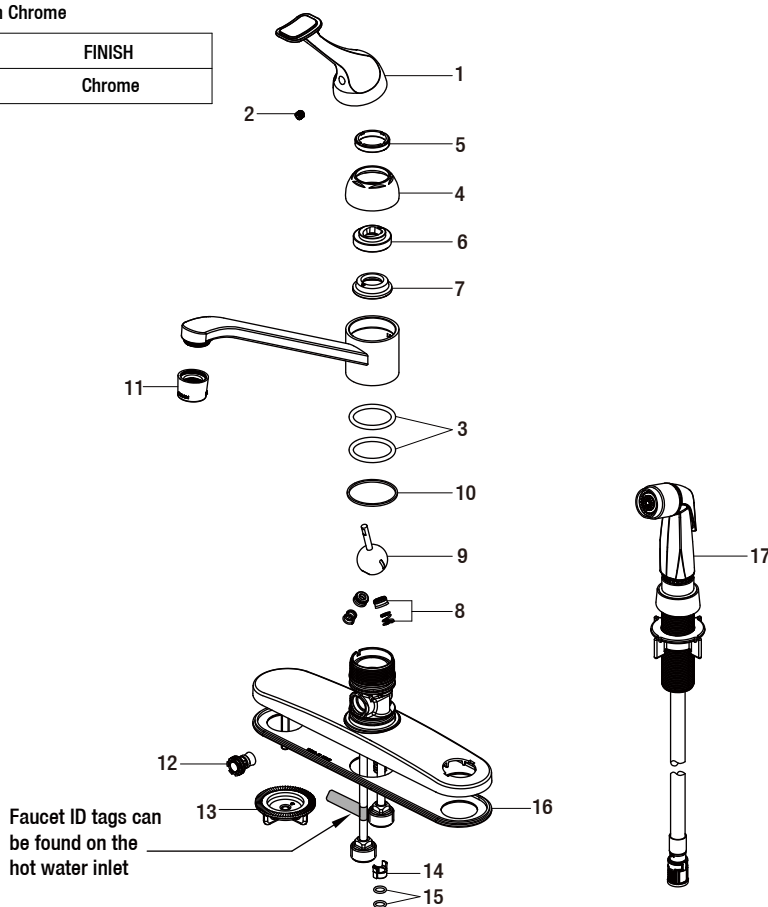

Replacement Parts List

Single-Handle Standard Kitchen Faucet
with White Side Sprayer in Chrome

MODEL	SKU #	FINISH
67552-1201	1000021812	Chrome

Many replacement parts can be purchased online or at your local store. Please use the table below to identify the part SKU number needed, go to HOMEDEPOT.COM, and check for online and store availability. If you can't find the part you are looking for, please call 1-855-HD-GLACIER.

Part	Description	Part #	Internet SKU #	Store SKU #
1	Handle	RP1309401		
2	Set screw	RP50054		
3	O-ring	RP60032		
4	Cap	RP8017901	206864732	
5	Adjusting ring	RP70138	206864733	
6	Cam	RP70107		
7	Cam washer	RP70108		
8	Seat & Spring	RP22008		
9	Mixer ball	RP22007		

Part	Description	Part #	Internet SKU #	Store SKU #
10	Ring	RP64070		
11	Aerator	RP3013301		
12	Diverter	RP70037		
13	Mounting nut	RP56036		
14	Block	RP70421		
15	O-ring	RP60002		
16	Gasket	RP70419		
17	Side spray	RP36075	204622659	1000055168