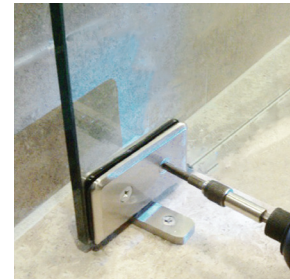

Wood reinforced core walls and high density base.

ADAPTABILITY

Customized Accessory Placement

The wood reinforced core walls allow the fixtures to be installed right onto the wall studs by eliminating the need for a drywall backing.

SHOWER DOOR FRIENDLY

Your choice: Curtain or Door

Square corners in Ella shower construction allow for framed or frameless shower doors to be installed.

Image for illustration only

FRONT SIDE INSTALLATION

Aluminum Pin and Slot System for a contractor friendly front side installation.

An installation may be finished in a fraction of the time. No more need to get behind the panels to bolt large panels together.