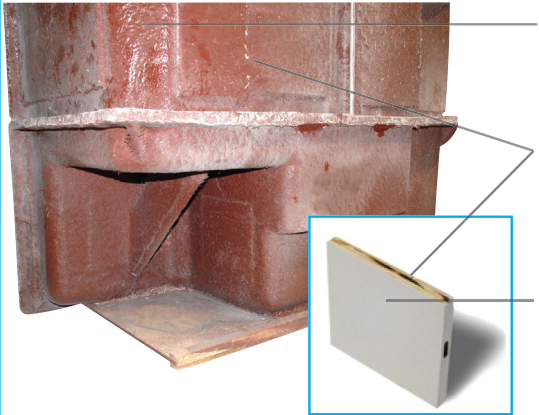

Low Threshold Shower 60" x 32"
6032 SH 1S 3P 4.0 - Left or Right Seat
*Left Seat Shown

Disclaimer:

In an effort to continually improve our product, specifications and configurations are subject to change without notice. Before ordering or installing, consider future access to essential equipment. Due to the nature of the materials, dimensions may vary $\pm 1/2"$.

Low Threshold Features

STRENGTH

Wood & Steel Reinforced Walls

Fiberglass resin structural substrate cures to a seamless strong encasement.

All panels are backed with 3/8" wood, accessories can be installed anywhere.