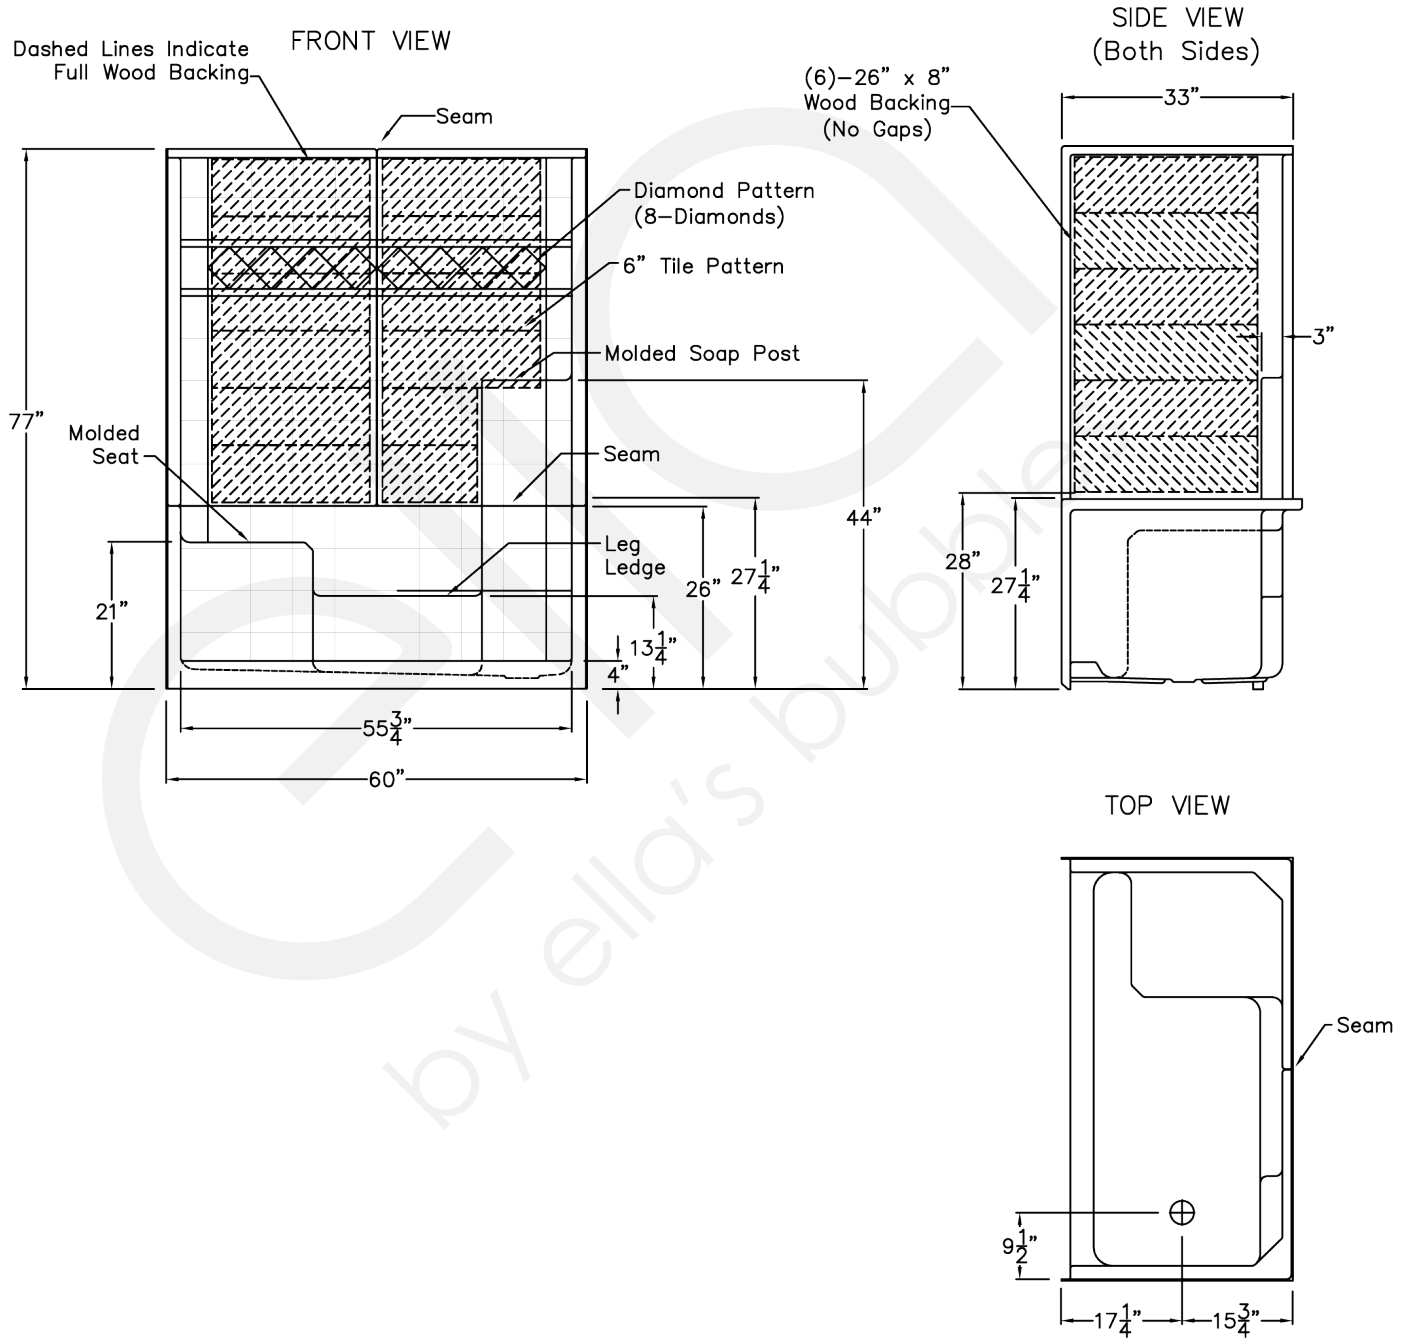

Package Options:

- White (W), Bone (BN) or Biscuit (B) Shower Panels
- Standard, Plus 24, Plus 36, Freedom, or Prestige
- Flange Trim Molding Kit
- Multi-Piece Window Trim Kit

Panels:

Shower Base 33" W x 60" L x 28" H
Side Wall Panel Left 33" W x 30" L x 49" H
Side Wall Panel Right..... 33" W x 30" L x 49" H

Features:

- Premium marine grade gel-coat, three piece shower with 6" classic tile pattern design and diamond accent
- Wood reinforced walls for placing grab bars and seats anywhere (not dependent on stud locations)
- Easy shower wall assembly pin-lock system allowing front side installation
- Precision fit wall panel seams (match into grout pattern)
- Grip-Sure™ floor texture
- Self supporting, pre-leveled shower base (no mudset required)
- Shower door friendly (squared corners allow door installations)
- Ships pre-assembled, heavy duty crating protects product in transit

Low Threshold Shower 60" x 32"
6032 SH 1S 3P 4.0 - Left or Right Seat
*Left Seat Shown

Disclaimer:

In an effort to continually improve our product, specifications and configurations are subject to change without notice. Before ordering or installing, consider future access to essential equipment. Due to the nature of the materials, dimensions may vary $\pm 1/2"$.