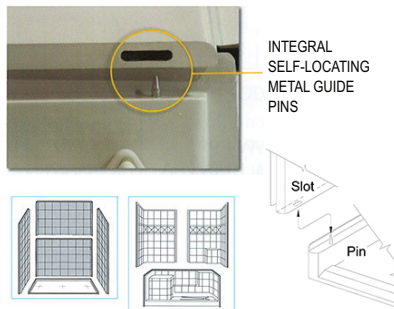

Accessories:

- Three (3) 16" Polished Chrome Finish Curved Grab Bars
- One (1) 2-in-1 Grab Bar for Shower Valve
- 2" Chrome strainer brass drain with friction seal

Polished Chrome Curved Grab Bars with Covered Flange

Wood reinforced core walls and high density base.

ADAPTABILITY

Customized Accessory Placement

The wood reinforced core walls allow the fixtures to be installed right onto the wall studs by eliminating the need for a drywall backing.

SHOWER DOOR FRIENDLY

Your choice: Curtain or Door

Square corners in Ella shower construction allow for framed or frameless shower doors to be installed.

Image for illustration only

FRONT SIDE INSTALLATION

Aluminum Pin and Slot System for a contractor friendly front side installation.

An installation may be finished in a fraction of the time. No more need to get behind the panels to bolt large panels together.