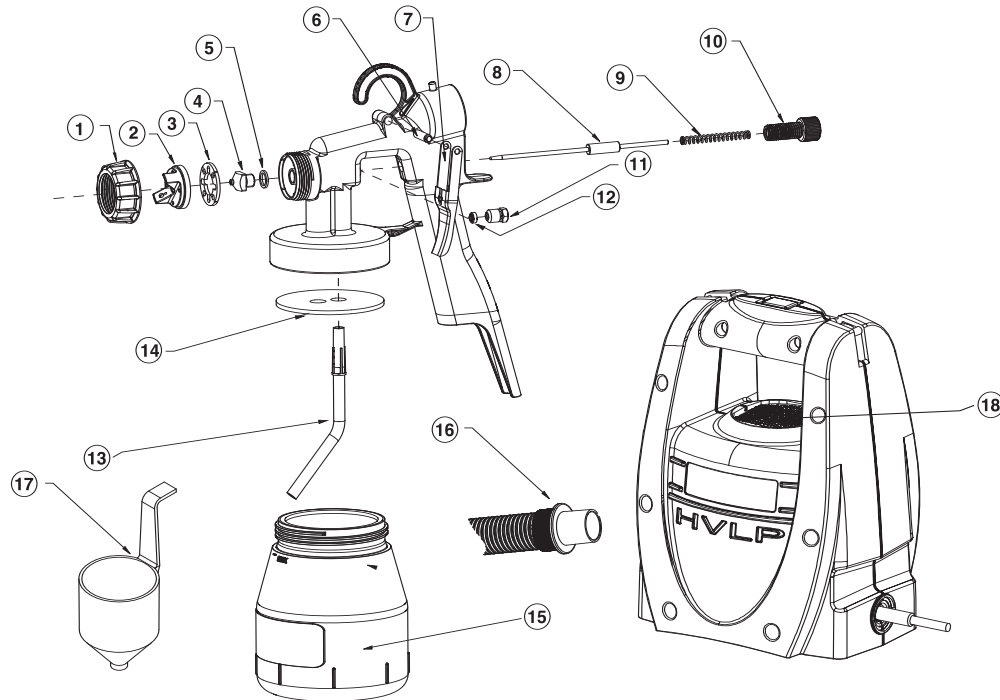

EXPLODED PARTS VIEW

PARTS LIST

Key Description	Part No.	Key Description	Part No.
01. Air Cap Ring	L0215	10. Fluid Adjusting Screw	L0210
02. Air Cap	L0205	11. Gland Nut	L0208
03. Spray Direction Plate	L0206	12. Gland Seal	L0272
04. Fluid Tip (2.0mm)	L0237	13. Paint Feed Tube	L0214
05. Fluid Tip Seal	L0211	14. Paint Container Seal	L0335
06. Trigger Pin	L0209	15. Paint Container	L0201
07. Trigger	L0202	16. Hose Assembly	L0291
08. Fluid Needle (2.0mm)	L0236	17. Viscosity Cup	SG243
09. Spring	L0216	18. Filter	L0290