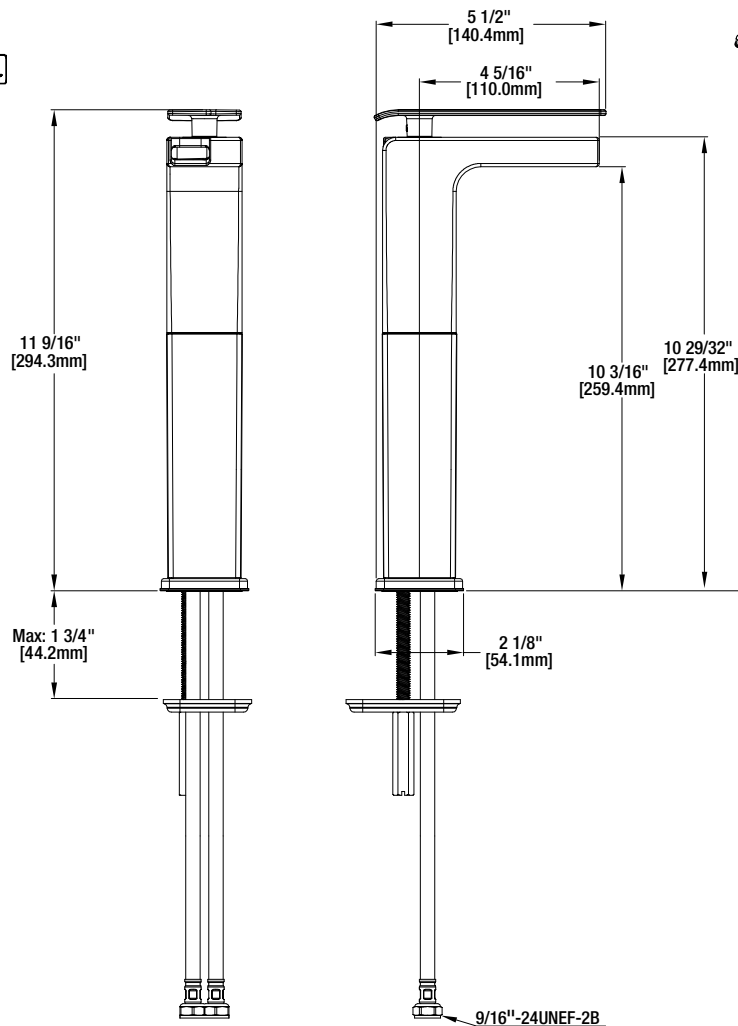

Vessel Filler Faucet

MODEL	SKU #	FINISH
HD67772W-5085	304353810	Brushed Nickel and Matte Black
HD67772W-5091	304353806	Chrome and Matte Black

FEATURES

- Requires 1-Hole Sink
- Max Flow Rate: 1.2 gpm (4.5 L/min) at 60 psi
- Max Countertop Thickness: 1 3/4"
- Spout Reach: 4 5/16"
- Spout Height: 10 29/32"
- Ceramic Valve for Lifetime Drip-Free Operation
- With Press Pop-up Assembly
- With Zinc Lever Handle

CODE COMPLIANCE

- IAPMO Certified: ASME A112.18.1/CSA B125.1
- Compliant to NSF/ANSI 61 Section 9
- Compliant to NSF/ANSI 372
- Calgreen Certified
- EPA WaterSense Certified
- Meets AB 1953 Lead Standard
- ADA Compliant

WARRANTY

- Limited Lifetime Warranty

INSTALLATION DIMENSIONS

Glacier Bay reserves the right to make changes in specifications and materials and to change and discontinue models, both without notice or obligation. Dimensions are for reference only.