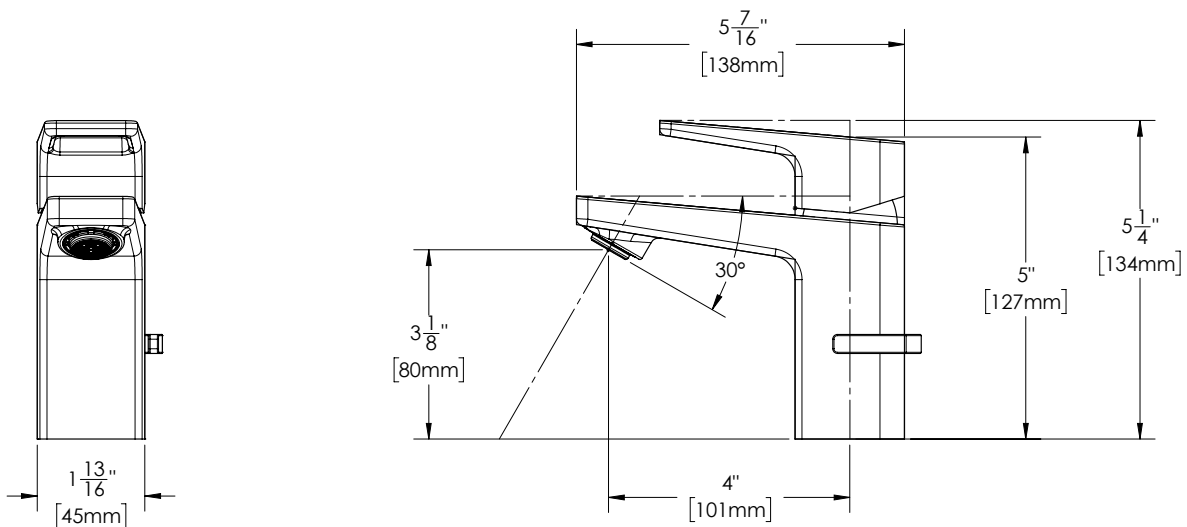

COMPLIANCE:

- ASME A112.18.1/CSA B125.1 certified
- NSF 61 certified
- WaterSense certified
- NSF 372 certified
- Meets ADA

FINISH:

PC BN

ADD-ONS:

- 4 In. Deck Plate □ 10-0377

WARRANTY:

- Limited Lifetime Warranty (consumer use)
- 1 Year Limited (commercial use)

DIMENSIONS:

 NOTE: 1. All dimensions are in inches (millimeters) unless otherwise specified and are subject to change without notice.

Architect/Engineer Approval Space:

SPEAKMAN
400 ANCHOR MILL ROAD
NEW CASTLE, DE 19720