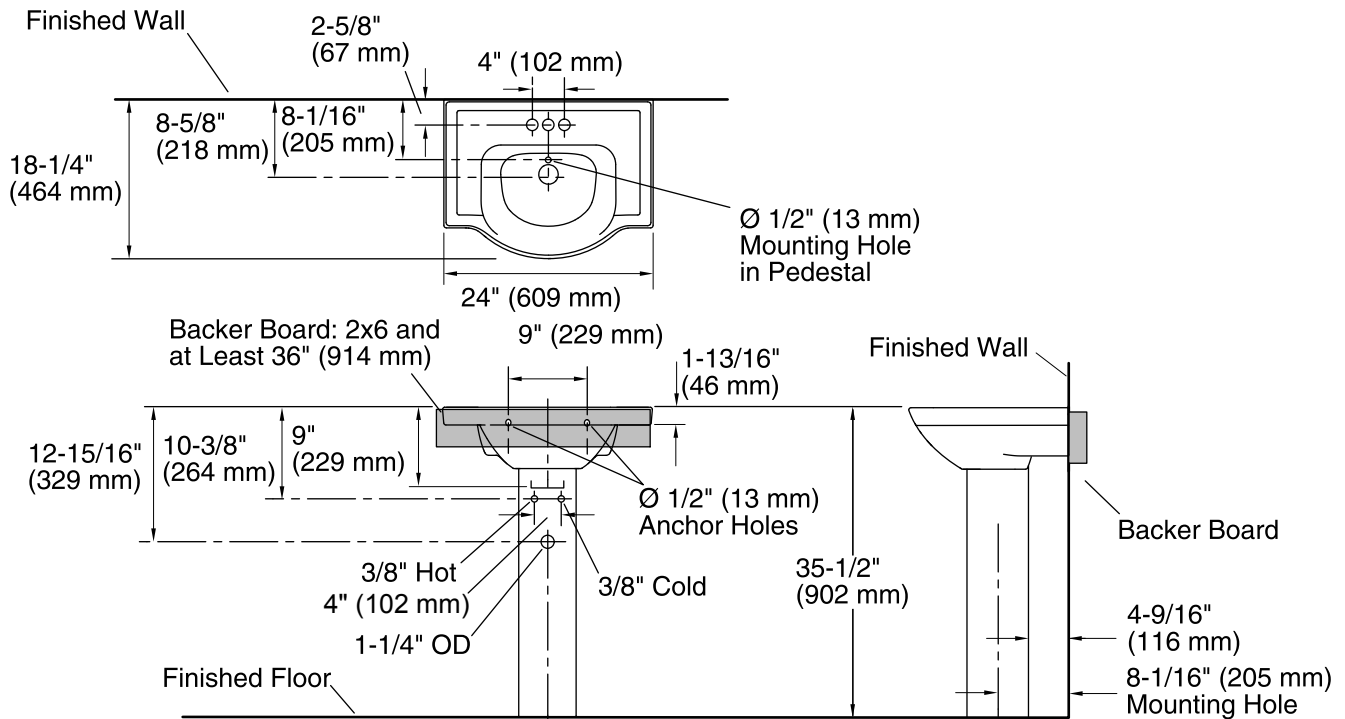

Features

- Ample side deck space for toiletries.
- 4-inch center faucet holes.
- Combination consists of the K-5248-4 basin and the K-5246 pedestal.

Material

- Vitreous china.

Installation

- Pedestal sink.

Recommended Accessories

K-7605-P Angle Supply with Stop (pair)
K-8998 P-Trap

Optional Accessories

1041816 Hardware kit, Hollow Wall

Components

Product includes:

K-5246 Bathroom Pedestal
K-5248-4 24" Centerset Sink Basin
Additional included component/s: Bathroom Sink, 4" (102 mm)
Centers, Pedestal, Accessory Pack, and Rubber Pads.

Technical Information

All product dimensions are nominal.

Installation:	Pedestal
Bowl area	Length: 14-7/8" (378 mm) Width: 12-5/8" (321 mm) Water depth: 4" (102 mm)
Number of deck holes:	3
Faucet hole(s):	1-1/4" (32 mm)
Drain hole:	1-3/4" (44 mm)