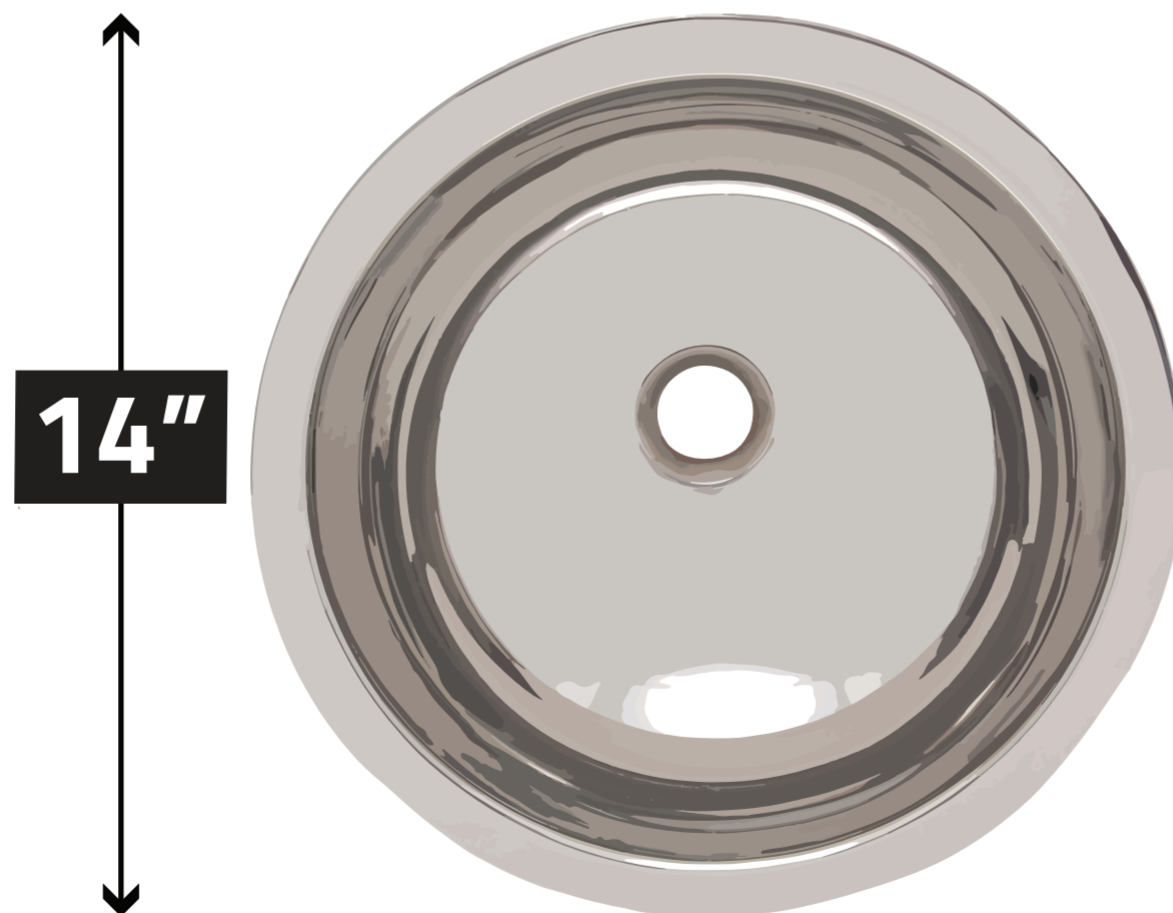

# LS-AZ341

## VESSEL BATHROOM SINK

**NOTE:**  
Every unit in this series is handmade by a skilled artisan. As a result, color, texture and size will vary slightly with each unit. The measurements displayed should be taken as an approximation of the finished product.