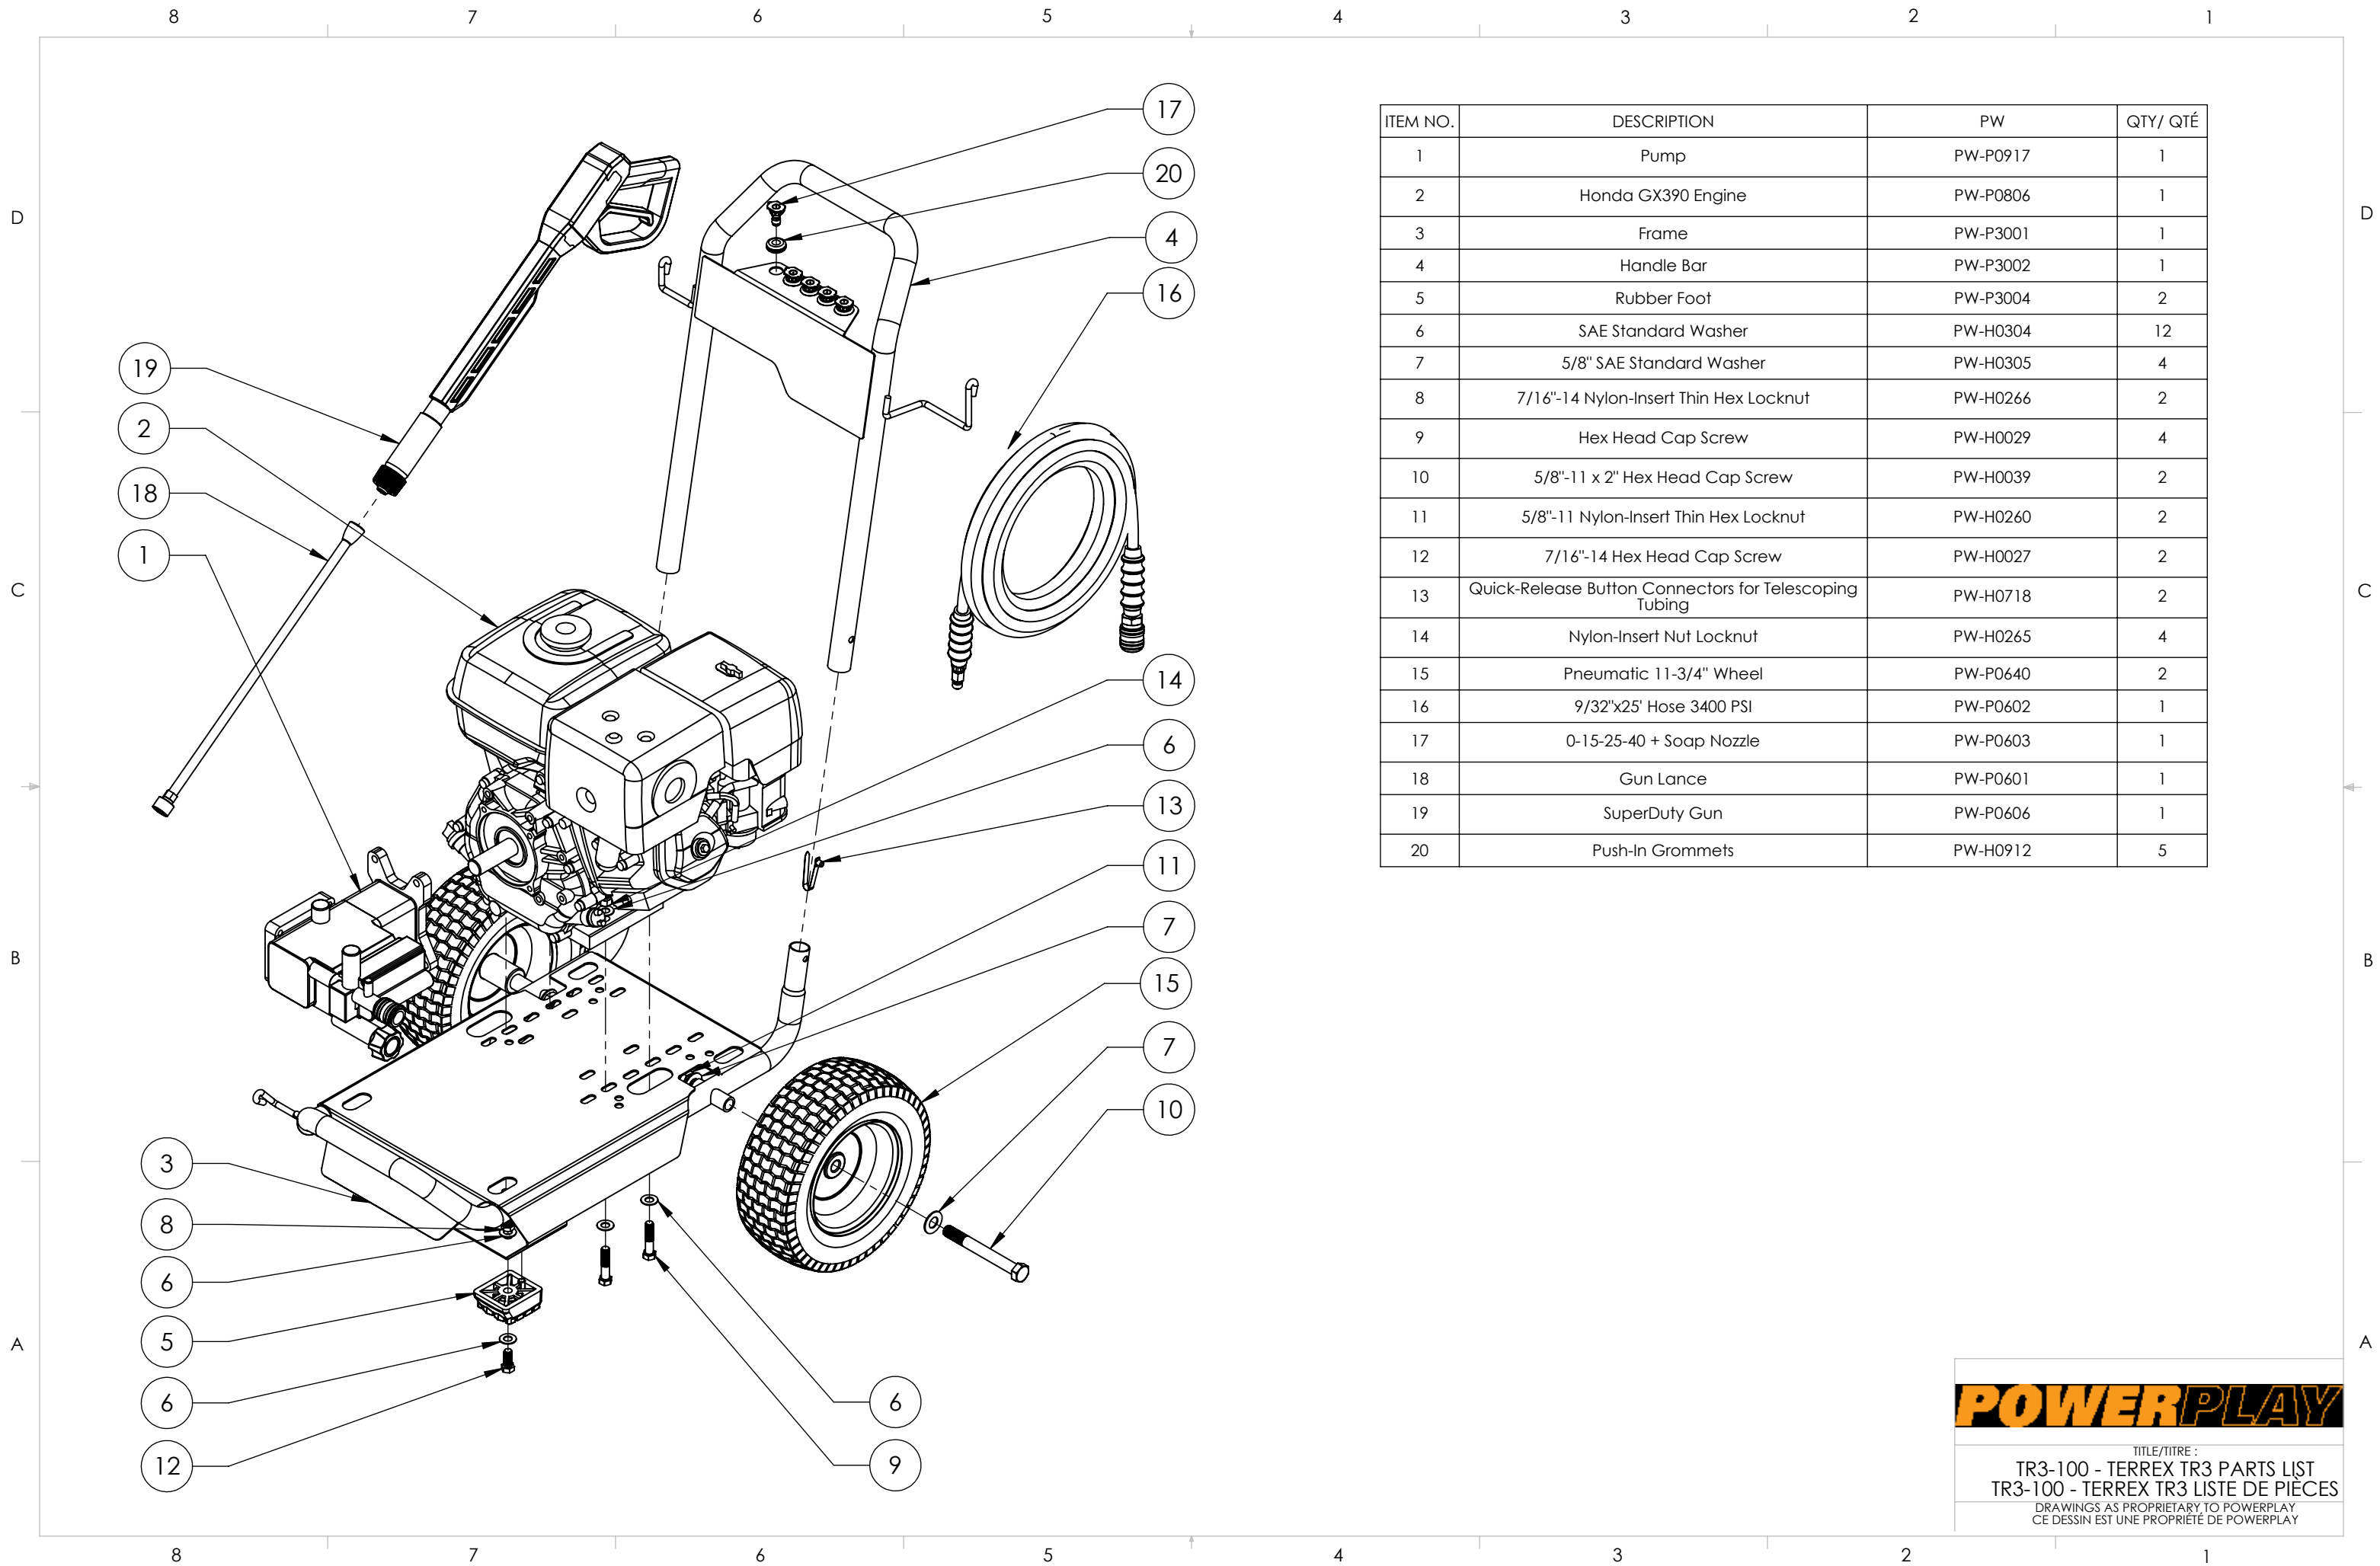

**POWERPLAY**

TITLE/TITRE :  
TR3-100 - TERREX TR3 PARTS LIST  
TR3-100 - TERREX TR3 LISTE DE PIÉCES  
DRAWINGS AS PROPRIETARY TO POWERPLAY  
CE DESSIN EST UNE PROPRIÉTÉ DE POWERPLAY

ITEM NO.	DESCRIPTION	PW	QTY/ QTÉ
1	Pump	PW-P0917	1
2	Honda GX390 Engine	PW-P0806	1
3	Frame	PW-P3001	1
4	Handle Bar	PW-P3002	1
5	Rubber Foot	PW-P3004	2
6	SAE Standard Washer	PW-H0304	12
7	5/8" SAE Standard Washer	PW-H0305	4
8	7/16"-14 Nylon-Insert Thin Hex Locknut	PW-H0266	2
9	Hex Head Cap Screw	PW-H0029	4
10	5/8"-11 x 2" Hex Head Cap Screw	PW-H0039	2
11	5/8"-11 Nylon-Insert Thin Hex Locknut	PW-H0260	2
12	7/16"-14 Hex Head Cap Screw	PW-H0027	2
13	Quick-Release Button Connectors for Telescoping Tubing	PW-H0718	2
14	Nylon-Insert Nut Locknut	PW-H0265	4
15	Pneumatic 11-3/4" Wheel	PW-P0640	2
16	9/32"x25' Hose 3400 PSI	PW-P0602	1
17	0-15-25-40 + Soap Nozzle	PW-P0603	1
18	Gun Lance	PW-P0601	1
19	SuperDuty Gun	PW-P0606	1
20	Push-In Grommets	PW-H0912	5

**POWERPLAY**

TITLE/TITRE:  
 TR3-100 - TERREX TR3 PARTS LIST  
 TR3-100 - TERREX TR3 LISTE DE PIÈCES

DRAWINGS AS PROPRIETARY TO POWERPLAY  
 CE DESSIN EST UNE PROPRIÉTÉ DE POWERPLAY