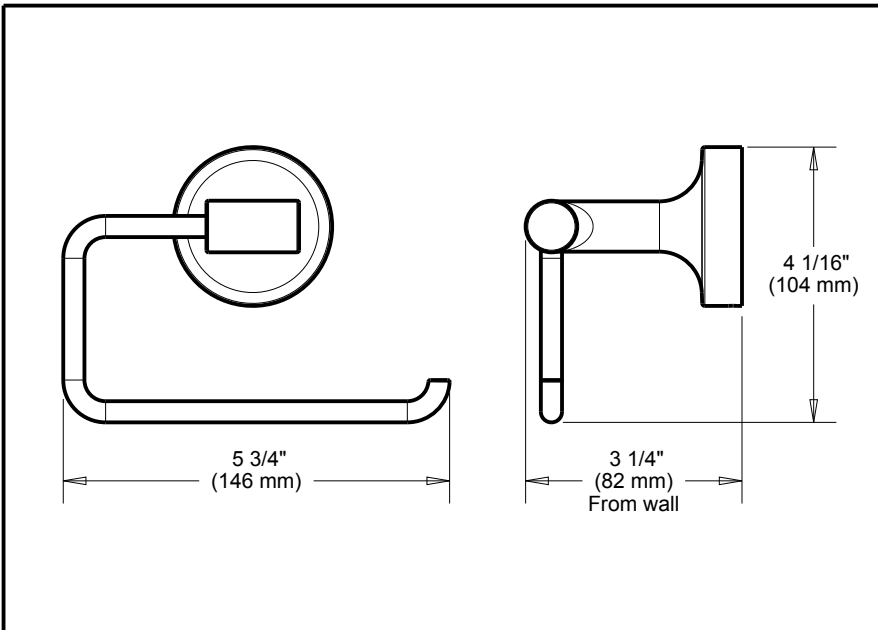

ACCESSORIES

- Voisin™ Bath Collection
- Euro Toilet Paper Holder

Submitted Model No.: _____

Specific Features: _____

STANDARD SPECIFICATIONS:

- Wood blocking is preferable behind all wall surfaces. If wood blocking is not available, the following fasteners are suggested: Tile/Masonry-Plastic or lead Anchors Plaster/drywall-Toggle bolts.
- Mounting hardware and mounting template included with product.