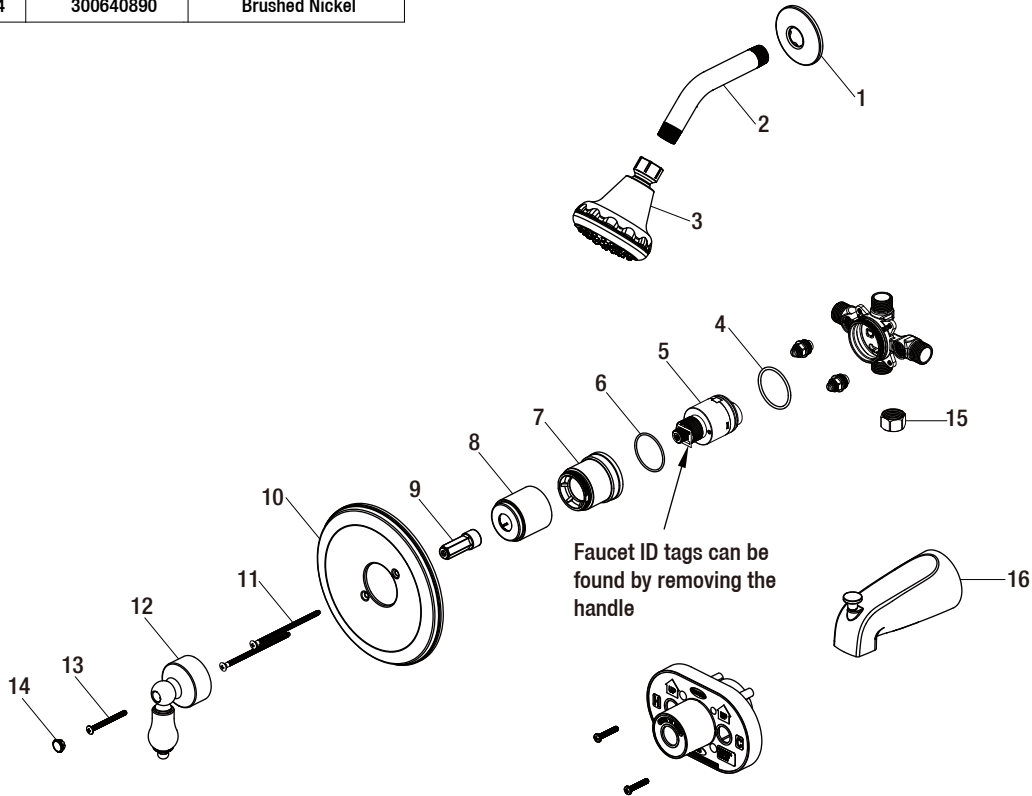

Replacement Parts List

Teapot 1-Handle 1-Spray Tub and Shower Faucet in Brushed Nickel

MODEL	Internet SKU #	FINISH
HD873X-8604	300640890	Brushed Nickel

Many replacement parts can be purchased online or at your local store. Please use the table below to identify the part SKU number needed, go to HOMEDEPOT.COM, and check for online and store availability. If you can't find the part you are looking for, please call 1-855-HD-GLACIER.

Part	Description	Part #	Internet SKU #	Store SKU #
1	Shower flange	RP3804604		
2	Shower arm	RP3801904		
3	Shower head	RP3832804		
4	O-ring	RP60101		
5	Cartridge	RP20075	202666286	270530
6	O-ring	RP60091		
7	Bonnet	RP7043701		
8	Sleeve	RP8054004		

Part	Description	Part #	Internet SKU #	Store SKU #
9	Inverter	RP70556		
10	Escutcheon	RP8059404		
11	Escutcheon screw	RP5019704		
12	Handle assembly	RP1716604		
13	Screw	RP50082		
14	Index	RP1000704		
15	Plug	RP70365		
16	Spout	RP3301904		