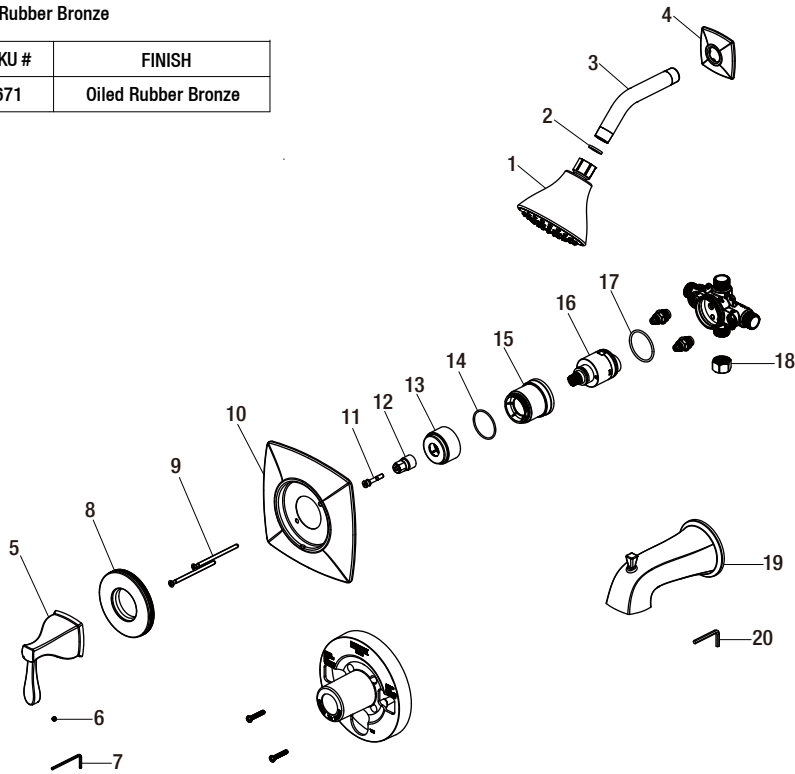

Replacement Parts List

Milner Pressure Balanced Single-Handle 1-Spray Tub and Shower
Faucet in Oiled Rubber Bronze

MODEL	Internet SKU #	FINISH
873W-3227H2	205505671	Oiled Rubber Bronze

Many replacement parts can be purchased online or at your local store. Please use the table below to identify the part SKU number needed, go to HOMEDEPOT.COM, and check for online and store availability. If you can't find the part you are looking for, please call 1-855-HD-GLACIER.

Part	Description	Part #	Internet SKU #	Store SKU #
1	Shower head	RP3823127H2		
2	Washer	RP64031		
3	Shower arm	RP3801927H2		
4	Shower flange	RP3808527H2		
5	Handle	RP1337827H2		
6	Set screw	RP50002		
7	2.5mm hex wrench	RP70221		
8	Accessorize cap	RP8025527H2		
9	Escutcheon screw	RP5006627H2		
10	Escutcheon	RP8025627H2		

Part	Description	Part #	Internet SKU #	Store SKU #
11	Screw	RP50020		
12	Inverter	RP64043		
13	Sleeve	RP8029727H2		
14	O-ring	RP60091		
15	Bonnet	RP70437		
16	Cartridge	RP20006	202666286	270530
17	O-ring	RP60101		
18	Plug	RP70365		
19	Spout	RP3306627H2		
20	3.97mm hex wrench	RP70345		