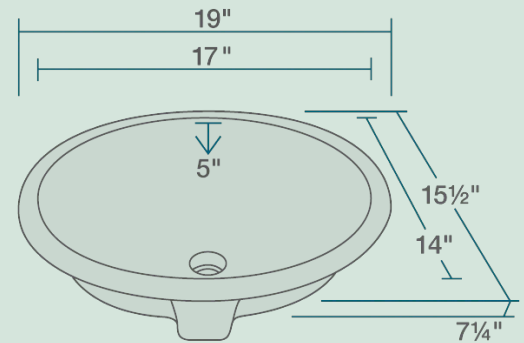

19" x 15 1/2" x 7 1/4"
 Undermount Installation
 21" Minimum Cabinet Size
 True Vitreous China
 Multiple Colors Available
 Cardboard Cutout Template Included
 Installation Hardware Included
 cUPC Certified (Uniform Plumbing Code)
 Lifetime Warranty

Accessories

*Accessories not included

Available Colors

Features

<p>Undermount Installation</p>	<p>21" Minimum Cabinet Size</p>	<p>True Vitreous China</p>	<p>Multiple Colors Available</p>	<p>Cutout Template</p>	<p>Hardware Included</p>
<p>cUPC Certified</p>	<p>Limited Lifetime Warranty</p>				