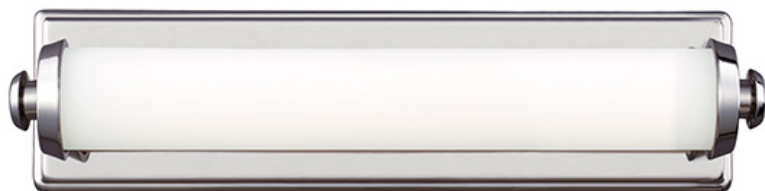

## WB1750PN: 18" LED Wall Sconce

### Dimensions:

<b>Width:</b>	18"	<b>Extends:</b>	4"
<b>Height:</b>	4 3/4"	<b>Mounting Proc.:</b>	Wall / Bath
<b>Weight:</b>	5 lbs.	<b>Connection:</b>	Mounted To Box
		<b>Bulb Type:</b>	Array
		<b>Bulb Base:</b>	Integrated
		<b>Volts:</b>	120
		<b>Watts:</b>	27
		<b>Watts Consumed:</b>	27
		<b>Watts Rated:</b>	27
		<b>Hours Rated:</b>	50000
		<b>Lumens:</b>	1600
		<b>Bulb Temp:</b>	2700 °K
		<b>CRI:</b>	80

### Bulbs:

1 - LED Integrated Array 27w 120v - included

### Material List:

1 Body - Aluminum / Glass - Polished Nickel