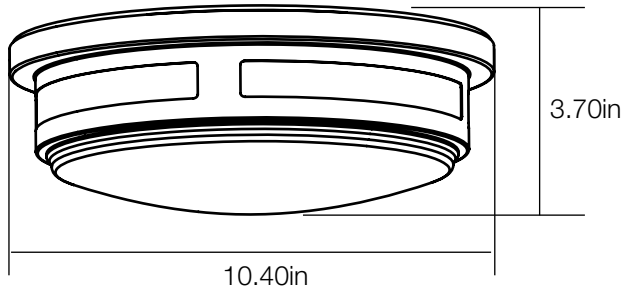

PRODUCT SPECIFICATIONS

11in Round Outdoor Flushmount (Matte Black / Matte White)

Black
 54471201
 SKU# 1002857333

White
 54471101
 SKU# 1002857374

SPECIFICATIONS	BLACK	WHITE
Model Number	54471201	54471101
SKU	1002857333	1002857374
OSMID	303469832	303472482
Power	12.5 W	
AC Voltage, Frequency	120-277V, 60 Hz	
Color Temp (nom.)	2700K/3000K/4000K	
Operation Temp	-4°F ~ 113°F	
CRI	80	
Lumen Output (min.)	830 lm	
Dimming	NO	
Lifetime Rating	L70/50000Hrs	
Efficacy	66.40 lm/watt	

APPLICATIONS

Suitable for Wet Locations

SURFACE MOUNT

PACKAGING	
Weight (±0.5 lb)	1.76 lbs
Size (L x W x H) (±0.1 in)	10.40in x 10.40in x3.70in
Box Dimensions	10.83in x 10.71in x4.02in
Gross Weight	2.54 lbs
UPC	Black: 849489006376 White: 849489006369