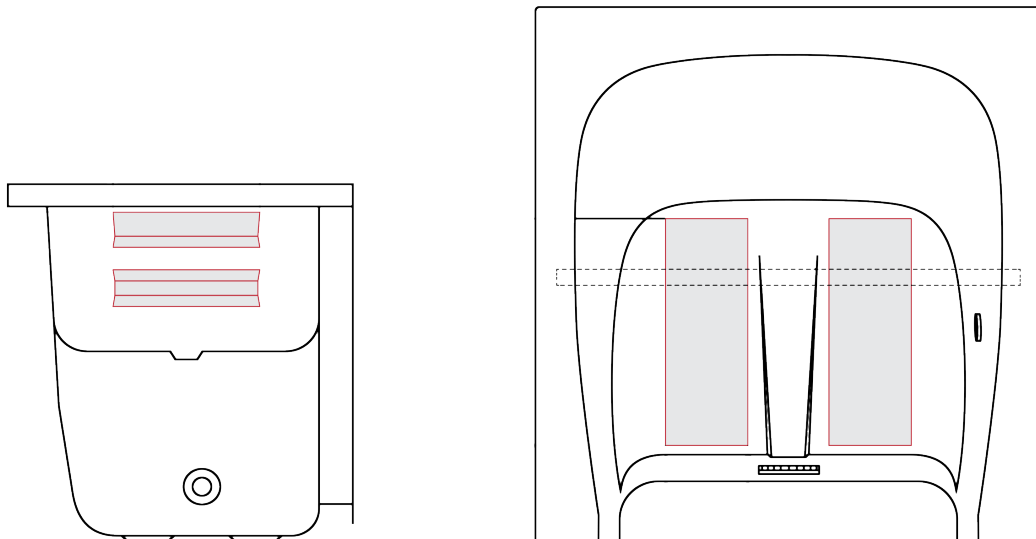

Transfer XXXL Hydro Massage + Heated Seat HB Walk In Bathtub (Wheelchair Accessible)

Disclaimer:
In an effort to continually improve our product, specifications and configurations are subject to change without notice. Before ordering or installing, consider future access to essential equipment.