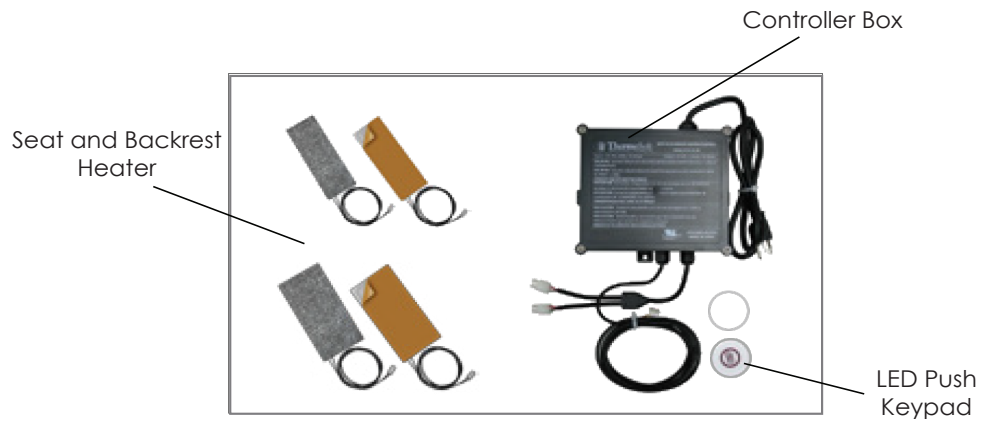

Transfer XXXL Hydro Massage + Heated Seat HB Walk In Bathtub (Wheelchair Accessible)

Disclaimer:
In an effort to continually improve our product, specifications and configurations are subject to change without notice. Before ordering or installing, consider future access to essential equipment.