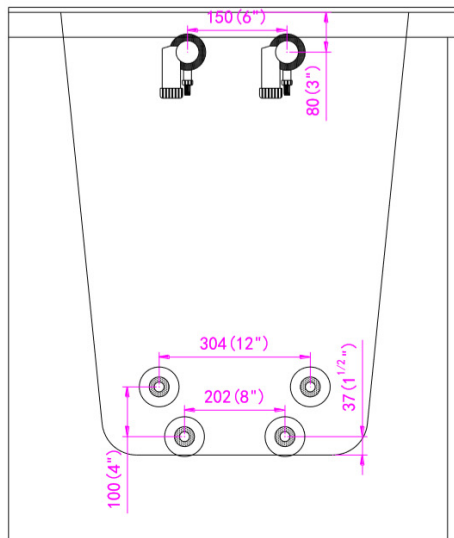

Transfer XXXL Hydro Massage + Heated Seat HB Walk In Bathtub (Wheelchair Accessible)

Disclaimer:

In an effort to continually improve our product, specifications and configurations are subject to change without notice. Before ordering or installing, consider future access to essential equipment.