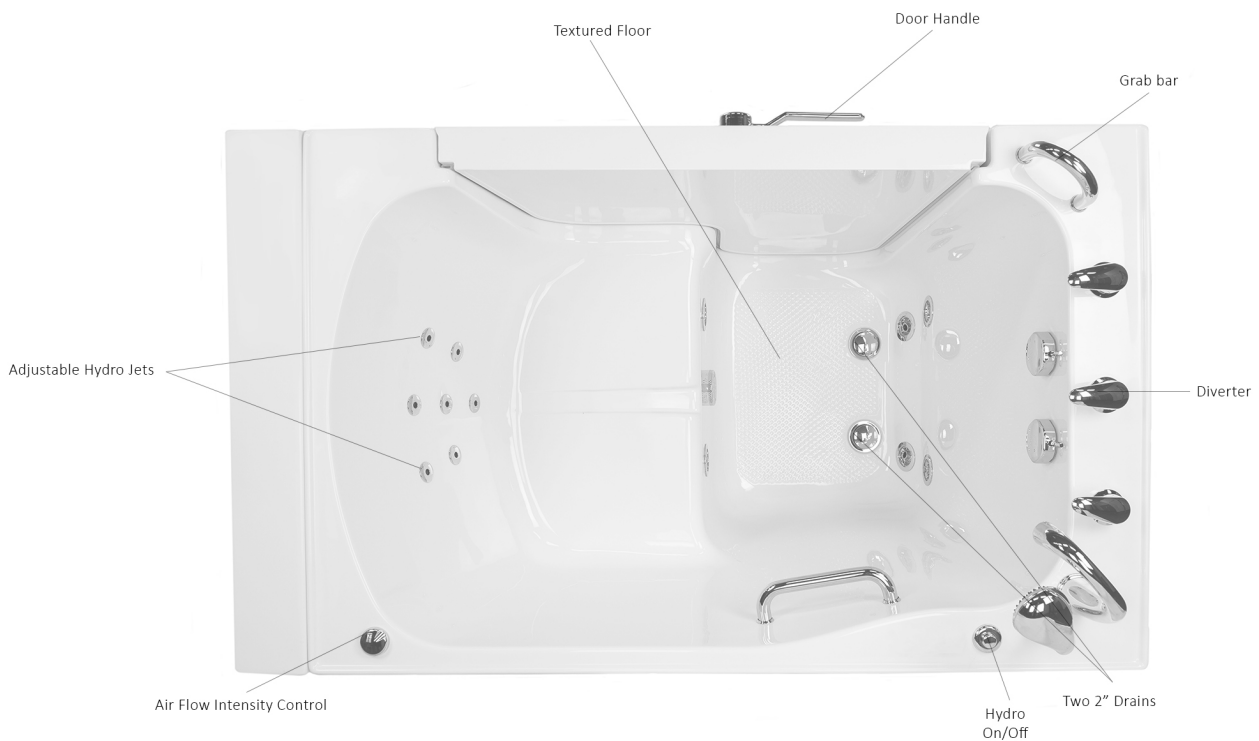

Transfer XXXL Hydro Massage + Heated Seat HB Walk In Bathtub (Wheelchair Accessible)