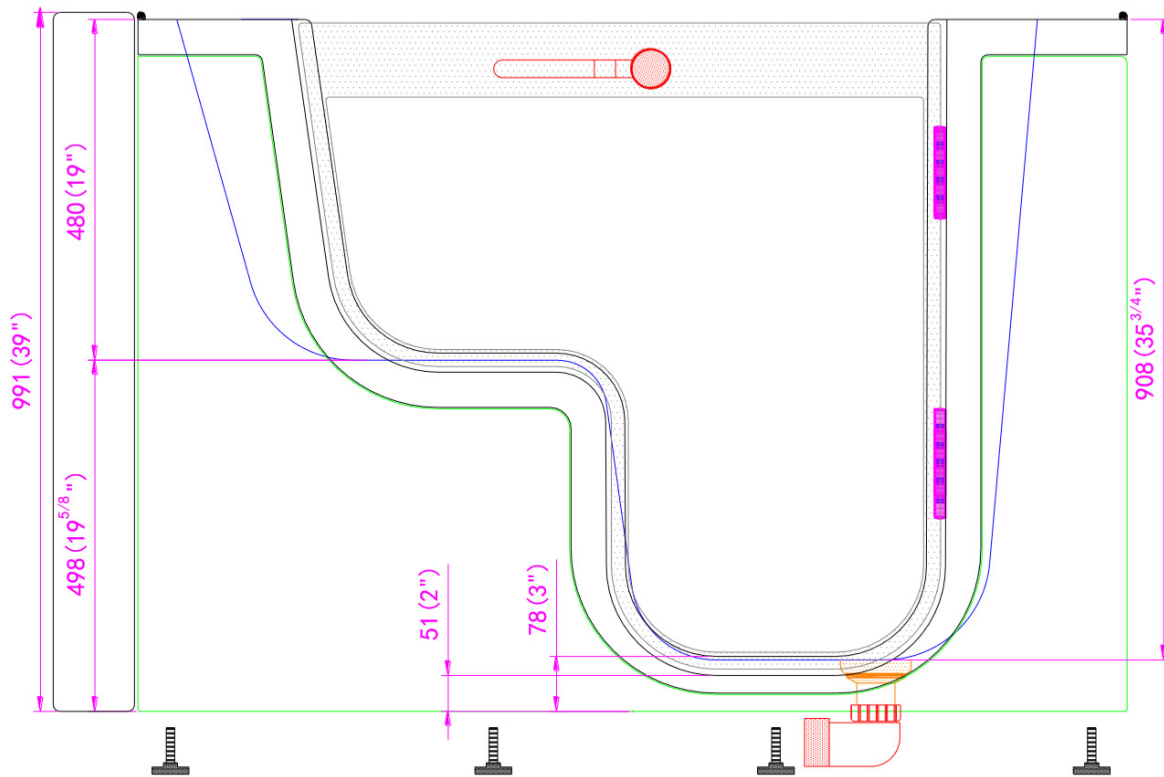

Transfer XXXL Hydro Massage + Heated Seat HB Walk In Bathtub (Wheelchair Accessible)

Disclaimer:

In an effort to continually improve our product, specifications and configurations are subject to change without notice. Before ordering or installing, consider future access to essential equipment.