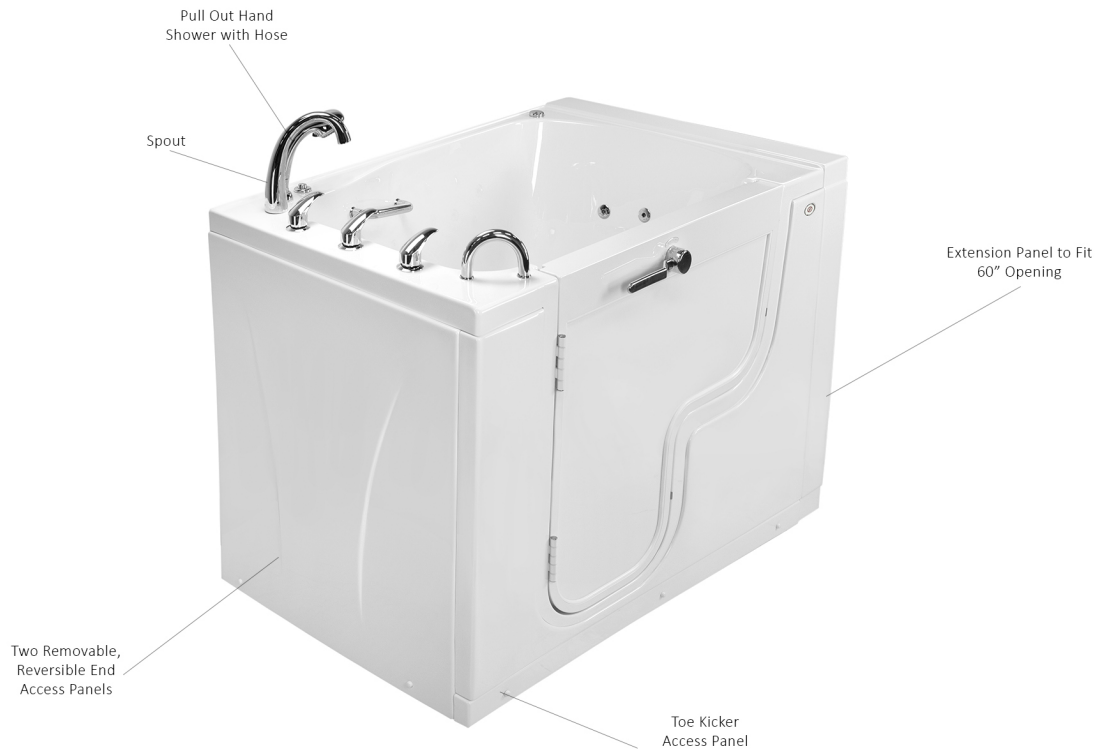

Transfer XXXL Hydro Massage + Heated Seat HB Walk In Bathtub (Wheelchair Accessible)