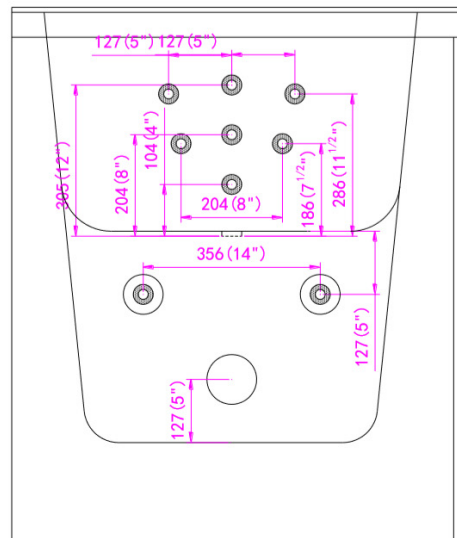

Transfer XXXL Hydro Massage + Heated Seat HB Walk In Bathtub (Wheelchair Accessible)

Disclaimer:

In an effort to continually improve our product, specifications and configurations are subject to change without notice. Before ordering or installing, consider future access to essential equipment.