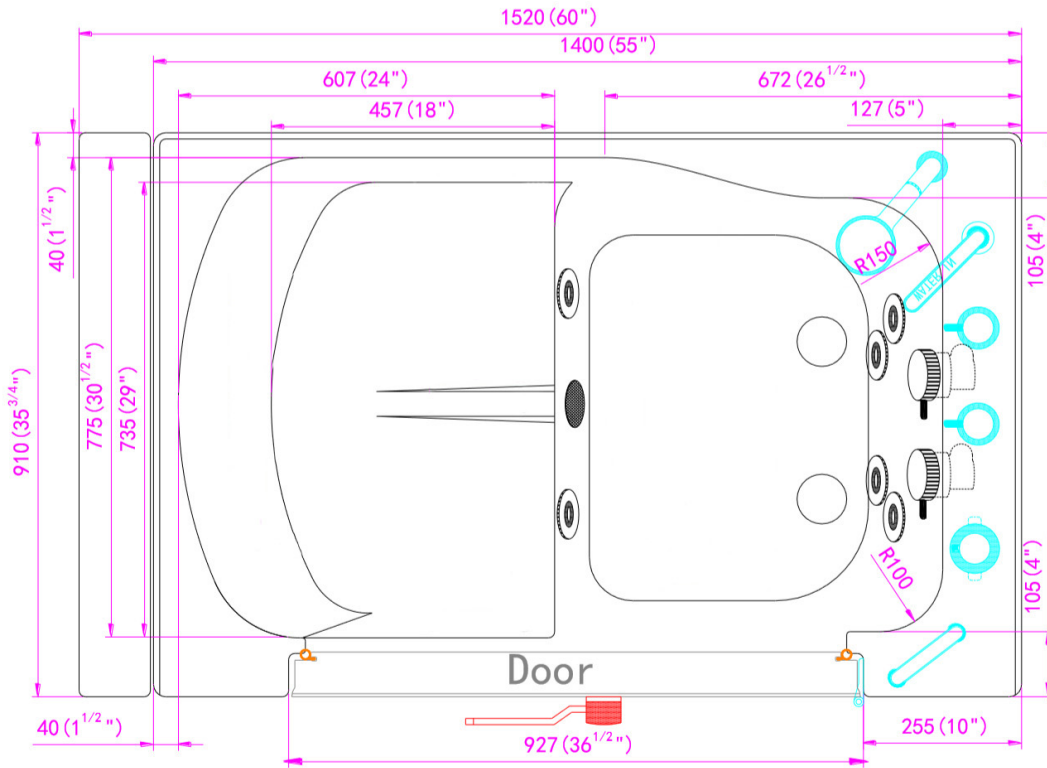

Transfer XXXL Hydro Massage + Heated Seat HB Walk In Bathtub (Wheelchair Accessible)

Disclaimer:

In an effort to continually improve our product, specifications and configurations are subject to change without notice. Before ordering or installing, consider future access to essential equipment.