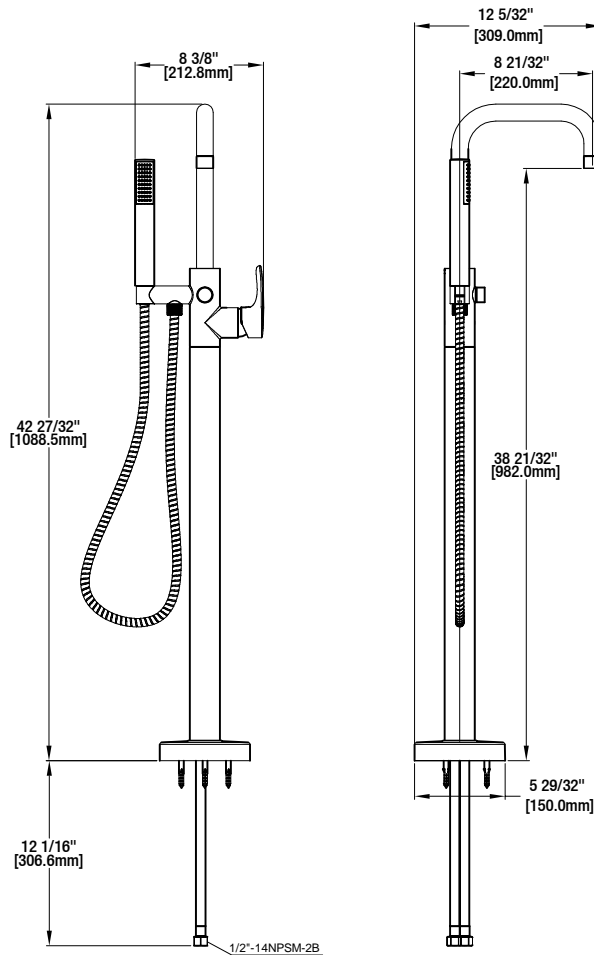

Floor Mounted Tub Filler

MODEL	SKU #	FINISH
HD67622X-5001	304685544	Chrome

FEATURES

- 1/2" IPS Connections
- Spout Min Flow Rate: 2.4 gpm (9 L/min) at 20 psi
- Shower Max Flow Rate: 1.8 gpm (6.8 L/min) at 80 psi
- Spout Reach: 8 21/32"
- Spout Height: 42 27/32"
- Ceramic Valve for Lifetime Drip-Free Operation
- With Zinc Lever Handle

CODE COMPLIANCE

- IAPMO Certified: ASME A112.18.1/CSA B125.1
- Calgreen Certified
- EPA Watersense Certified
- ADA Compliant

WARRANTY

- Limited Lifetime Warranty

INSTALLATION DIMENSIONS

Glacier Bay reserves the right to make changes in specifications and materials and to change and discontinue models, both without notice or obligation. Dimensions are for reference only.