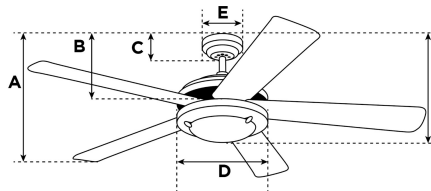

Item Number 7209000

Alloy LED Ceiling Fan

52" Brushed Nickel Finish Reversible Blades
(Beech/Wengue) Includes Light Kit with Opal Frosted Glass

Specifications

Size	52"
Blades.....	Reversible Plywood Blades (Beech/Wengue)
Blade Pitch.....	13°
Approved Location	Indoor
Suggested Room Size.....	Large Room (up to 15x15)
Down Rod.....	3/4" x 4"
Installation.....	Down Rod Only
Max. Ceiling Angle.....	18°
Lead Wire	54"
Light Bulb Usage.....	Includes (2) Medium (E26) Base 8 Watt T7 LED Lamps
Control	Remote Control Adaptable
Motor Finish.....	Brushed Nickel
Motor Material	Silicon Steel Motor 153mm x 17mm
Reverse Airflow.....	Yes
Capacitor	Triple
Switch Housing Cap.....	Not Included

Reversible Wengue
Finish Blades

Energy Information

Airflow Efficiency.....	59 Cubic Feet Per Minute Per Watt
Electricity Use.....	61 Watts (excludes lights)
Airflow.....	3576 Cubic Feet per Minute
Max rpm	74

Warranty

Ceiling fans backed by our Limited Lifetime Warranty have a lifetime motor warranty and a 2-year warranty on all other parts.

A. Top of Canopy to Bottom of Blades	8.1"
B. Top of Canopy to Bottom of Switch House	11.4"
C. Top of Canopy to Bottom of Canopy	2.4"
D. Width of Motor Housing.....	7.1"
E. Width of Canopy.....	5.1"
F. Top of Canopy to Bottom of Glass	13.2"