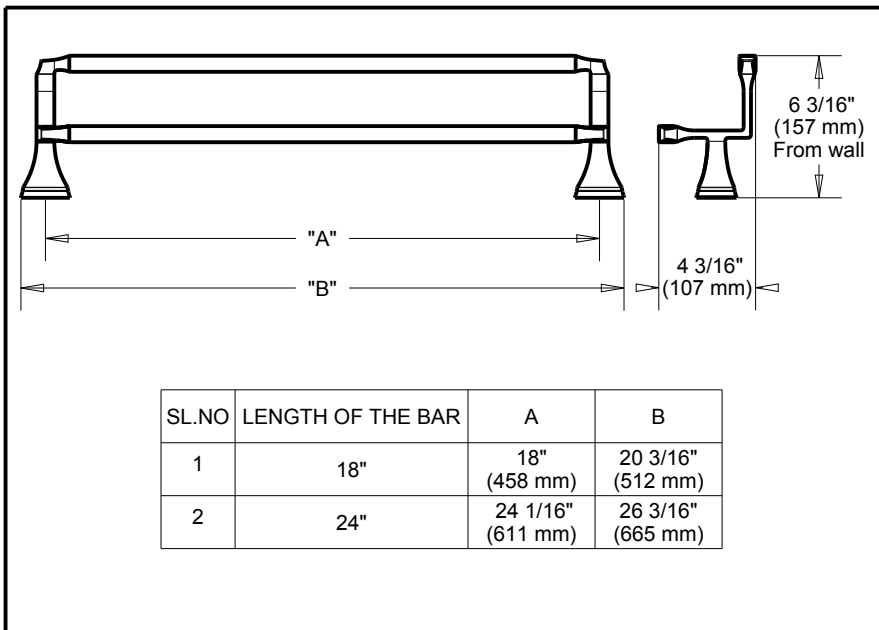

DELTA[®]

ACCESSORIES

- Dryden™ Bath Collection
- Double Towel Bar

Submitted Model No.: _____

Specific Features: _____

STANDARD SPECIFICATIONS:

- Wood blocking is preferable behind all wall surfaces. If wood blocking is not available, the following fasteners are suggested: Tile/Masonry-Plastic or lead Anchors Plaster/drywall-Toggle bolts.
- Mounting hardware and mounting template included with product.