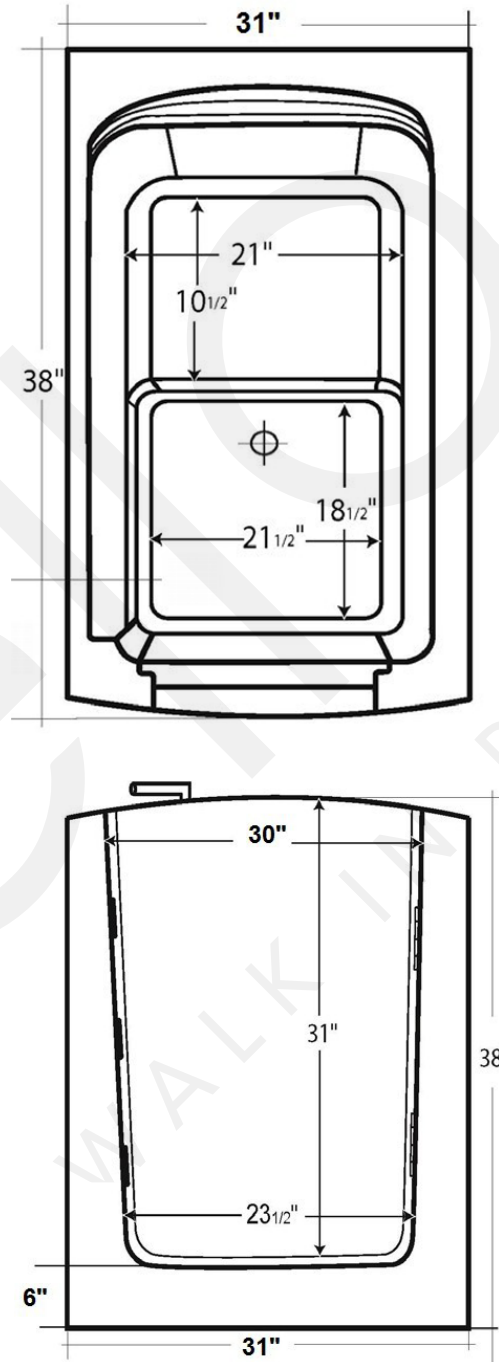

WALK IN BATHS

Front Entry Soaking Walk In Bathtub 313701

Disclaimer:

In an effort to continually improve our product, specifications and configurations are subject to change without notice. Before ordering or installing, consider future access to essential equipment.