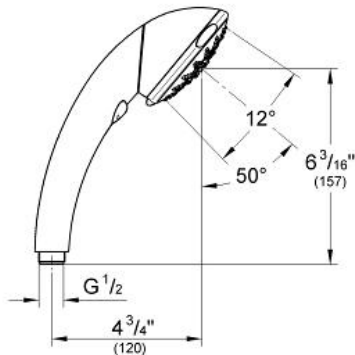

Product Description:
Hand shower 5 sprays

Standard Specification:

- 5 adjustable spray patterns: Normal / Jet / Rain / Massage / Champagne
- **RotaHead** System allows hand shower to function as a shower head or a body spray when used with a shower bar
- **GROHE EcoJoy**[®]
- **GROHE StarLight**[®] finish
- **SpeedClean**[®] anti-lime system
- Universal mounting system (fits all standard shower hoses)
- Max Flow Rate 2.5 gpm at 80 psi (9.5 L/min)