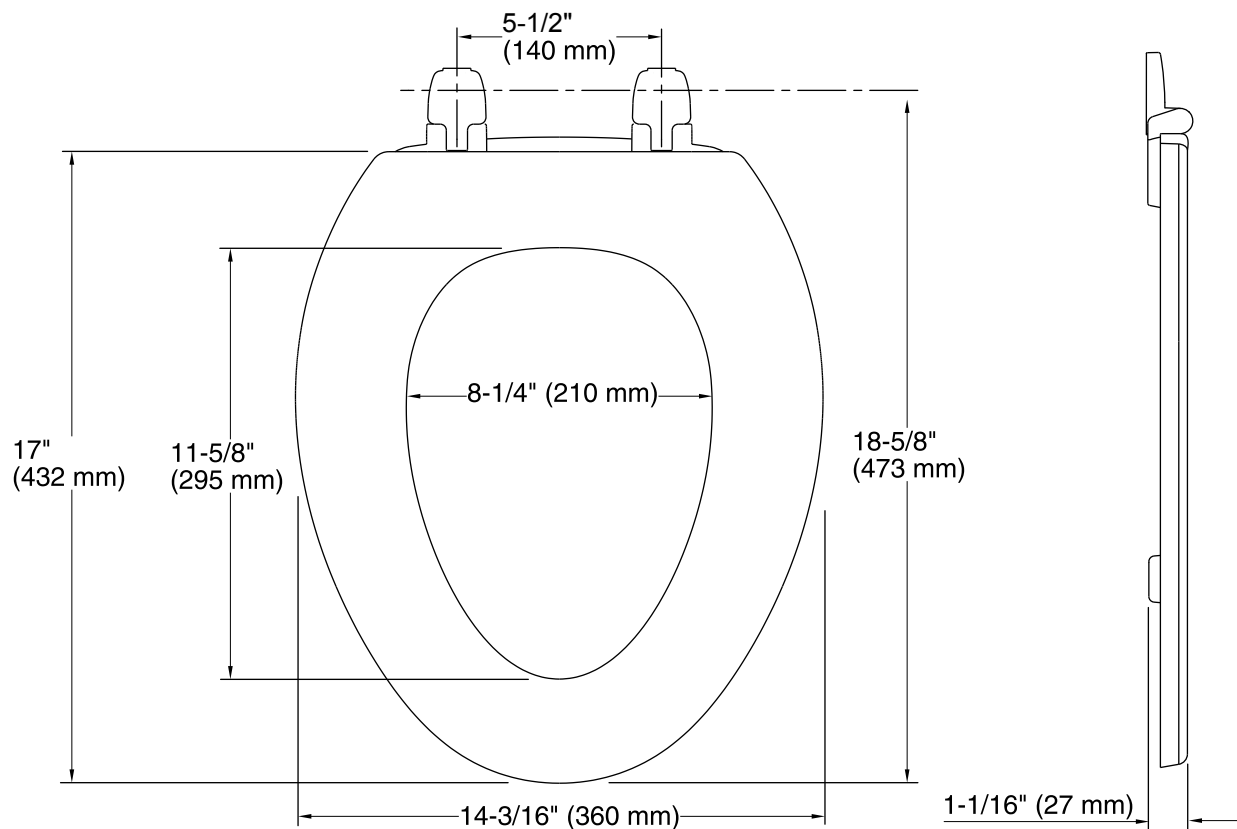

#### Technical Information

All product dimensions are nominal.

Seat shape type: Elongated

Seat front type: Closed front

Seat-mounting holes: 5-1/2" (140 mm)