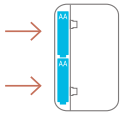

Installation

1

Install two AA batteries into back of Switchmate.

2

Snap Switchmate onto your existing light switch with the light switch and the Switchmate in the “up/▲TOP “ position. It attaches instantly with the imbedded magnets, no tools or wiring required.