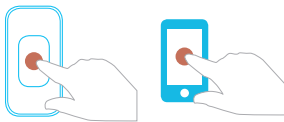

Installation

1

Install two AA batteries into back of Switchmate.

2

Snap Switchmate onto your existing light switch with the light switch and the Switchmate in the “up/▲TOP “ position. It attaches instantly with the imbedded magnets, no tools or wiring required.

3

Download the Switchmate App from the Google Play or Apple App Store onto your phone.

4

Launch the App and follow the few simple steps to connect and activate your Switchmate in seconds.

- Tap the “Start” button.
- Tap the “Walk me through the install” icon and simply follow the simple steps to activate your Switchmate.

5

Test Switchmate both manually at the light switch and using the App.

*Due to variations in the effective range of Bluetooth technology, there may be a 2-4 seconds response time from the wall switch.

*note that a small percentage of rocker switches require the utilization of an adaptor to activate correctly. Simply attach the adaptor included as shown in this graphic below and snap Switchmate back onto the switch. If that is still not working properly, be sure that the screws that hold your light switch plate to the wall are fully tightened.