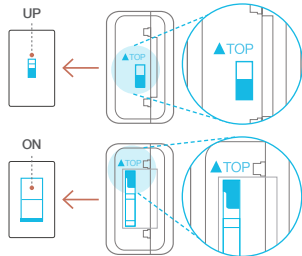

Installation

1

Install two AA batteries into back of Switchmate.

2

Snap Switchmate onto your existing light switch with the light switch and the Switchmate in the “up/▲TOP “ position. It attaches instantly with the imbedded magnets, no tools or wiring required.

3

Download the Switchmate App from the Google Play or Apple App Store onto your phone.

4

Launch the App and follow the few simple steps to connect and activate your Switchmate in seconds.

- Tap the “Start” button.
- Tap the “Walk me through the install” icon and simply follow the simple steps to activate your Switchmate.

5

Test Switchmate both manually at the light switch and using the App.

*Due to variations in the effective range of Bluetooth technology, there may be a 2-4 seconds response time from the wall switch.

*note that a small percentage of rocker switches require the utilization of an adaptor to activate correctly. Simply attach the adaptor included as shown in this graphic below and snap Switchmate back onto the switch. If that is still not working properly, be sure that the screws that hold your light switch plate to the wall are fully tightened.