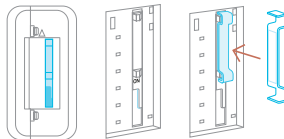

Installation

1

Install two AA batteries into back of Switchmate.

2

Snap Switchmate onto your existing light switch with the light switch and the Switchmate in the “up/▲TOP “ position. It attaches instantly with the imbedded magnets, no tools or wiring required.

3

Download the Switchmate App from the Google Play or Apple App Store onto your phone.

4

Launch the App and follow the few simple steps to connect and activate your Switchmate in seconds.

1. Tap the “Start” button.
2. Tap the “Walk me through the install” icon and simply follow the simple steps to activate your Switchmate.

5

Test Switchmate both manually at the light switch and using the App.

*Due to variations in the effective range of Bluetooth technology, there may be a 2-4 seconds response time from the wall switch.

*note that a small percentage of rocker switches require the utilization of an adaptor to activate correctly. Simply attach the adaptor included as shown in this graphic below and snap Switchmate back onto the switch. If that is still not working properly, be sure that the screws that hold your light switch plate to the wall are fully tightened.

Troubleshooting

Q: Smartphone cannot find my Switchmate

A: Different phone may behave differently when connecting to Switchmate. When experiencing difficulties connecting to Switchmate, you may try the following steps.

1. Close Switchmate app, and all other apps, restart Switchmate app.
2. If still does not work, try turning off the Bluetooth on your phone and then turn it back on
3. If still does not work, reset the Switchmate by removing the AA batteries from Switchmate and reinstalling the batteries.

Q: Welcome feature does not work