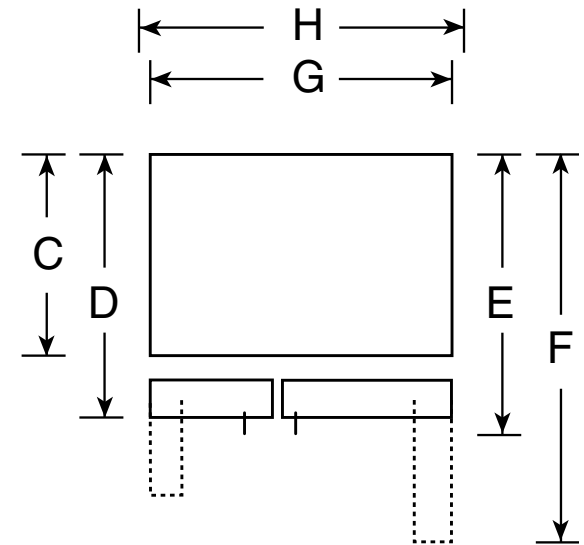

## GE® 21.9 Cu. Ft. Counter-Depth Side-By-Side Refrigerator

### Dimensions and Installation Information (in inches)

Overall Dimensions	Height to top of hinge (in.) <b>A</b>	<b>69-1/4</b>
	Height to top of case (in.) <b>B</b>	<b>68-3/4</b>
	Case depth without door (in.) <b>C</b>	<b>23-7/8</b>
	Case depth less door handle (in.) <b>D</b>	<b>27</b>
	Case depth with door handle (in.) <b>E</b>	<b>29-1/2</b>
	Depth with fresh food door open 90° (in.) <b>F</b>	<b>46</b>
	Width (in.) <b>G</b>	<b>35-3/4</b>
	Width with door open 90° inc. door handle (in.) <b>H</b>	<b>41-3/8</b>
Air	Each side (in.)	<b>1/8</b>
	Top (in.)	<b>1</b>
	Back (in.)	<b>2</b>

†Water hook-up fits in back air clearance when calculating installation depth.

If installed against a wall, allow clearance of 10-3/4" on freezer side to remove bin.

Clearance required to remove fresh food full-size pan without disassembling is 15".