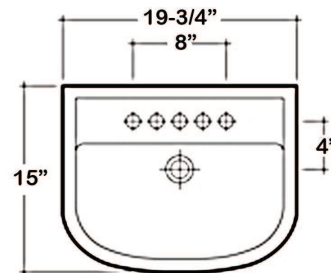

**COMPACT 500
PEDESTAL
LAVATORY**

CAT. NO
3-54X

W: 19-3/4"
D: 15"
H: 32-3/8"

Back of basin to center of faucet: 2-1/4"
Back of basin to center of drain: 6-1/4"
Mount bolts height: 30-1/2"
Mount holes cc: 11"

Interior Dimensions:

Basin Interior: 18" x 10"
Basin Depth: 6-1/2"
Faucet and spout holes: 1-3/8"

Features:

- ▶ Made of Vitreous China
- ▶ Available for 1 hole, 4"cc or 8" widespread
- ▶ Can Be Installed Using Toggle or Molly Bolts (not included)

*For ease of installation, order one of the following:

1. Hangers (pair) \$5.00
2. Bracket (one) \$12.00

Colors:

WH White

Compliance Certification
Meets or exceeds the following specifications: ASME A112.19.2-2008 and CSA B45.1-08 for ceramic plumbing fixtures.

Dimensions of fixture are nominal and may vary within the range of tolerances established by ASME Standard A112.19.2-2008. Dimensions and specifications subject to change without notice.