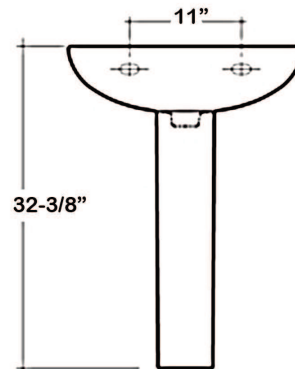

**COMPACT 500
PEDESTAL
LAVATORY**

CAT. NO
3-54X

W: 19-3/4"
D: 15"
H: 32-3/8"

Back of basin to center of faucet: 2-1/4"
Back of basin to center of drain: 6-1/4"
Mount bolts height: 30-1/2"
Mount holes cc: 11"

Interior Dimensions:

Basin Interior: 18" x 10"
Basin Depth: 6-1/2"
Faucet and spout holes: 1-3/8"

Features:

- ▶ Made of Vitreous China
- ▶ Available for 1 hole, 4"cc or 8" widespread
- ▶ Can Be Installed Using Toggle or Molly Bolts (not included)

*For ease of installation, order one of the following:

1. Hangers (pair) \$5.00
2. Bracket (one) \$12.00

Colors:

WH White

Compliance Certification
Meets or exceeds the following specifications: ASME A112.19.2-2008 and CSA B45.1-08 for ceramic plumbing fixtures.

Dimensions of fixture are nominal and may vary within the range of tolerances established by ASME Standard A112.19.2-2008. Dimensions and specifications subject to change without notice.