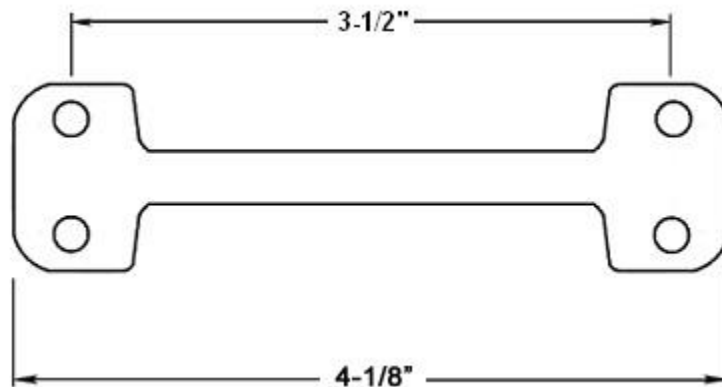

by St. Simons, Inc.

Professional Grade Quality Solid Brass Decorative Hardware & Bath Accessories

Demand Quality, Demand idh®

idhbrass.com

Installation Instructions
Professional Grade Quality Forged Solid Brass
3-1/2" C/C Bar Sash Lift/Door Pull
Item# 25042

Dimensions:

- Overall Length: 4-1/8"
- Projection: 1"
- C/C: 3-1/2"
- Net Weight: 2 oz.
- Gross Weight: 2.25 oz.
- Solid Brass Wood Screws

*Dimensions are for reference use only.
 For exact dimensions, please measure actual part.*

Installation Instructions:

Made from the finest hot forged solid brass, the idh by St. Simons 3-1/2 in. Solid Brass Bar Sash Lift / Drawer Pull is the perfect choice for windows, cabinets or light weight doors. These premium pulls are distinguished by their superior finish and heavy duty construction, making them the best you can find in the market today. This handle is easy to install so you can add both elegant style and functionality to your home with a product that will stand the test of time. Demand Quality. Demand idh.

Catalog Section: G

3-1/2" c/c Bar Sash Lift/Door Pull

Item# 25042

Date: Rev 05/18