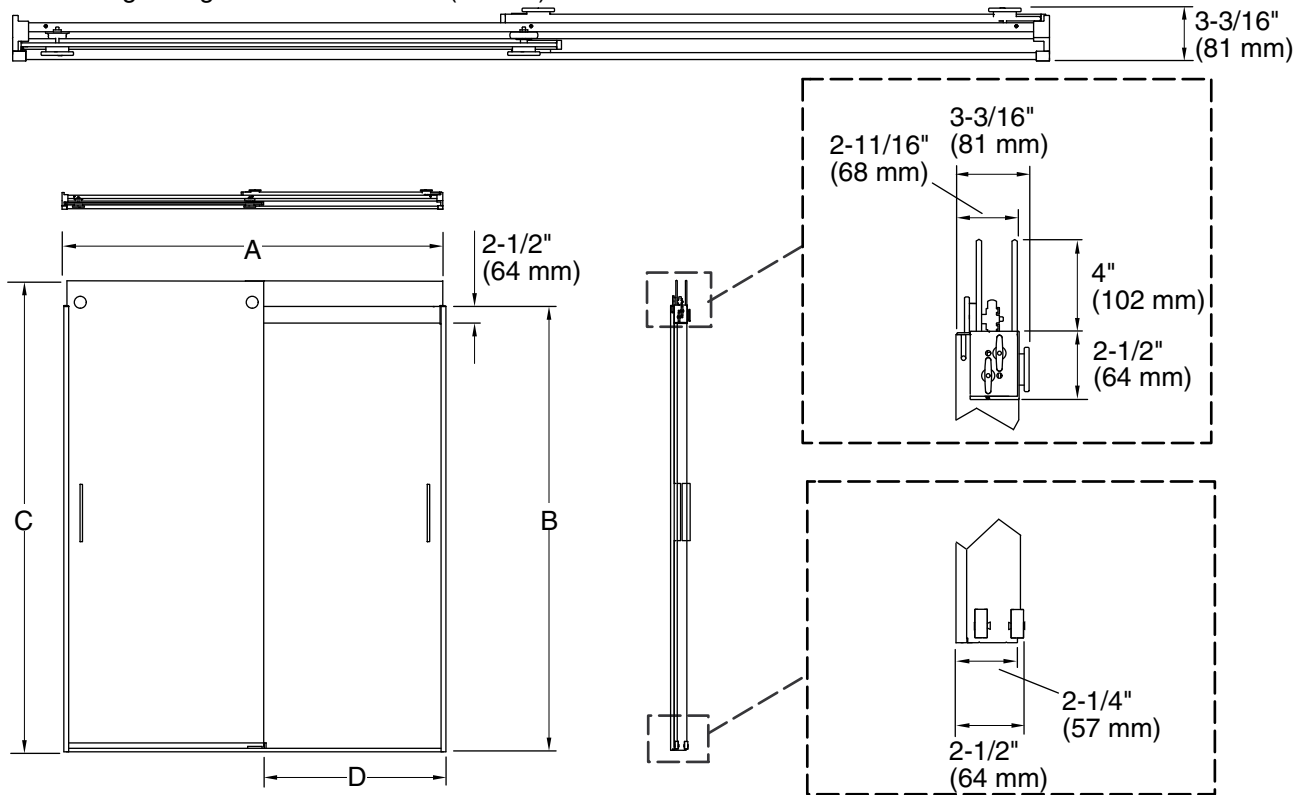

Product Specification

Sliding bath or shower door shall have 3/8" (10 mm) thick tempered glass available in Crystal Clear. Door shall feature CleanCoat glass treatment that helps maintain glass appearance over time. Door shall feature new bypass system providing a modern look. Door shall have innovative roller design to simplify installation and provide out-of-plumb adjustability. Door shall have door tracking system accomplished with a hidden, cushioned center guide for smooth, quiet sliding action. Door shall have hardware options inside and outside the shower including a blade handle or contemporary square towel bar. Door shall feature anodized aluminum hardware to prevent rusting or corrosion, and easy-to-clean lineals. Door shall be available with taller height, up to 82" (2083 mm), to enhance the look of showering environment. Door shall be Kohler Model K-_____.

Installation Notes

Install this product according to the installation guide.

Roughing-In Notes				
Model	A (Max)	B (Wall Jamb Height)*	C (Glass Height)	D (Walk Through)
K-706003	59-5/8" (1514 mm)	58" (1473 mm)	62" (1575 mm)	28-1/8" (714 mm)
K-706007	59-5/8" (1514 mm)	58" (1473 mm)	62" (1575 mm)	28-1/8" (714 mm)
K-706010	47-5/8" (1210 mm)	70" (1778 mm)	74" (1880 mm)	21-5/8" (549 mm)
K-706011	47-5/8" (1210 mm)	78" (1981 mm)	82" (2083 mm)	21-5/8" (549 mm)
K-706012	59-5/8" (1514 mm)	70" (1778 mm)	74" (1880 mm)	28-1/8" (714 mm)
K-706013	59-5/8" (1514 mm)	78" (1981 mm)	82" (2083 mm)	28-1/8" (714 mm)
K-706016	47-5/8" (1210 mm)	70" (1778 mm)	74" (1880 mm)	21-5/8" (549 mm)
K-706017	47-5/8" (1210 mm)	78" (1981 mm)	82" (2083 mm)	21-5/8" (549 mm)
K-706018	59-5/8" (1514 mm)	70" (1778 mm)	74" (1880 mm)	28-1/8" (714 mm)
K-706019	59-5/8" (1514 mm)	78" (1981 mm)	82" (2083 mm)	28-1/8" (714 mm)

*Walk Through Height = B minus 2-1/2" (64 mm)

Product Diagram