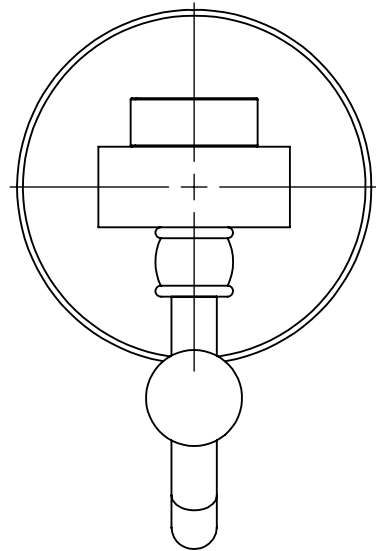

1	BPRD	BASE	1
2	TU12-.75	TUBE	1
3	RGSMT	CONNECTOR	1
4	Card-1	END LOCK	1
5	PSRD-58	HUB	1
6	HKHK	TUBE SWING	1
7	BL1T-34	END BALL	1

UNLESS OTHERWISE STATED

.X	±.3mm
.XX	±.15mm
.XXX	±.008mm

COPYRIGHT © Allied Brass 2017

THIRD ANGLE PROJECTION

DRAWN	6/27/2017	I.M
CHECKED	6/27/2017	P.D
APPROVED	6/27/2017	R.A

MATERIAL: BRASS		FINISH	TBD
DESCRIPTION:		QUANTITY	TBD
Satellite Orbit One Collection Robe Hook		DRAWING No. 7120	
		REV 0	
SCALE	1:1.5	SHEET: 01	A4