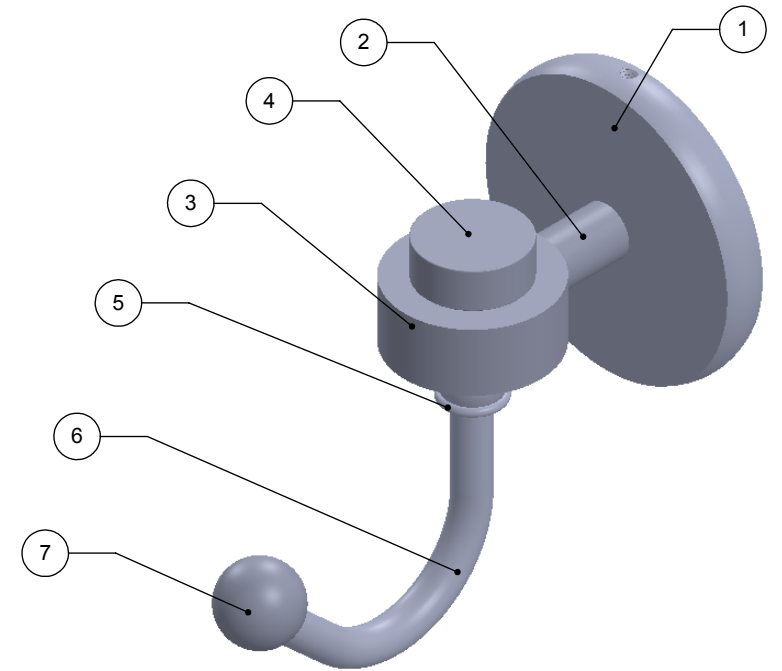

1	BPRD	BASE	1
2	TU12-.75	TUBE	1
3	RGSMT	CONNECTOR	1
4	Card-1	END LOCK	1
5	PSRD-58	HUB	1
6	HKHK	TUBE SWING	1
7	BL1T-34	END BALL	1

UNLESS OTHERWISE STATED

.X	±.3mm
.XX	±.15mm
.XXX	±.008mm

COPYRIGHT © Allied Brass 2017

THIRD ANGLE PROJECTION

DRAWN	6/27/2017	I.M
CHECKED	6/27/2017	P.D
APPROVED	6/27/2017	R.A

MATERIAL: BRASS		FINISH	TBD
DESCRIPTION:		QUANTITY	TBD
Satellite Orbit One Collection Robe Hook		DRAWING No. 7120	
		REV 0	
SCALE	1:1.5	SHEET: 01	A4