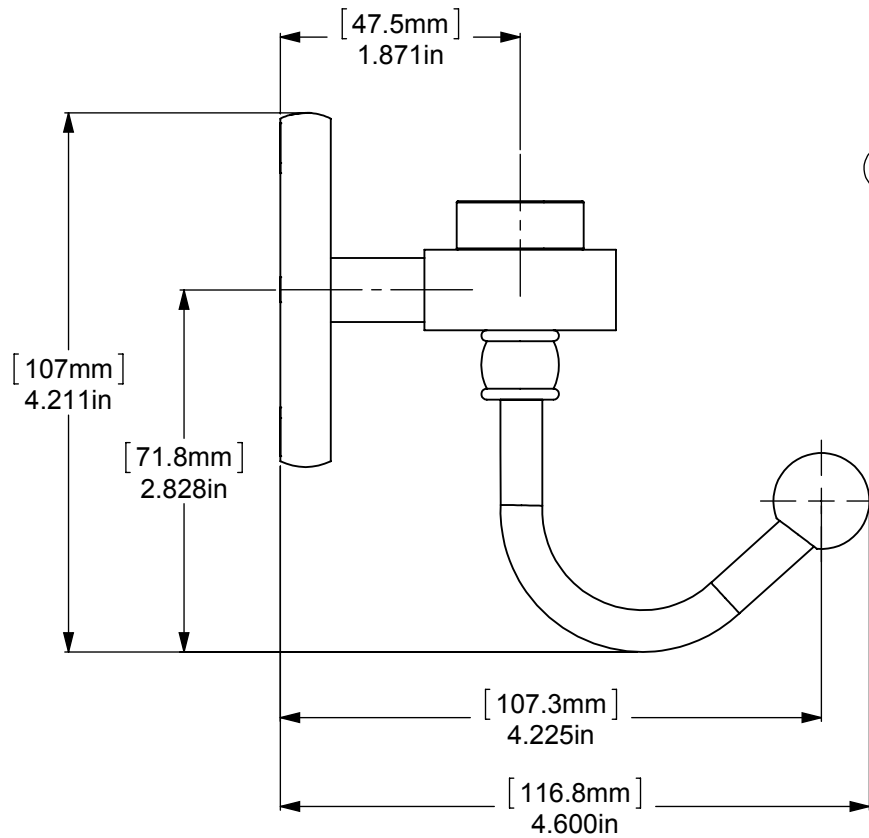

1	BPRD	BASE	1
2	TU12-.75	TUBE	1
3	RGSMT	CONNECTOR	1
4	Card-1	END LOCK	1
5	PSRD-58	HUB	1
6	HKHK	TUBE SWING	1
7	BL1T-34	END BALL	1

UNLESS OTHERWISE STATED

.X	±.3mm
.XX	±.15mm
.XXX	±.008mm

COPYRIGHT © Allied Brass 2017

THIRD ANGLE PROJECTION

DRAWN	6/27/2017	I.M
CHECKED	6/27/2017	P.D
APPROVED	6/27/2017	R.A

MATERIAL: BRASS		FINISH	TBD
DESCRIPTION:		QUANTITY	TBD
Satellite Orbit One Collection Robe Hook		DRAWING No. 7120	
		REV 0	
SCALE	1:1.5	SHEET: 01	A4