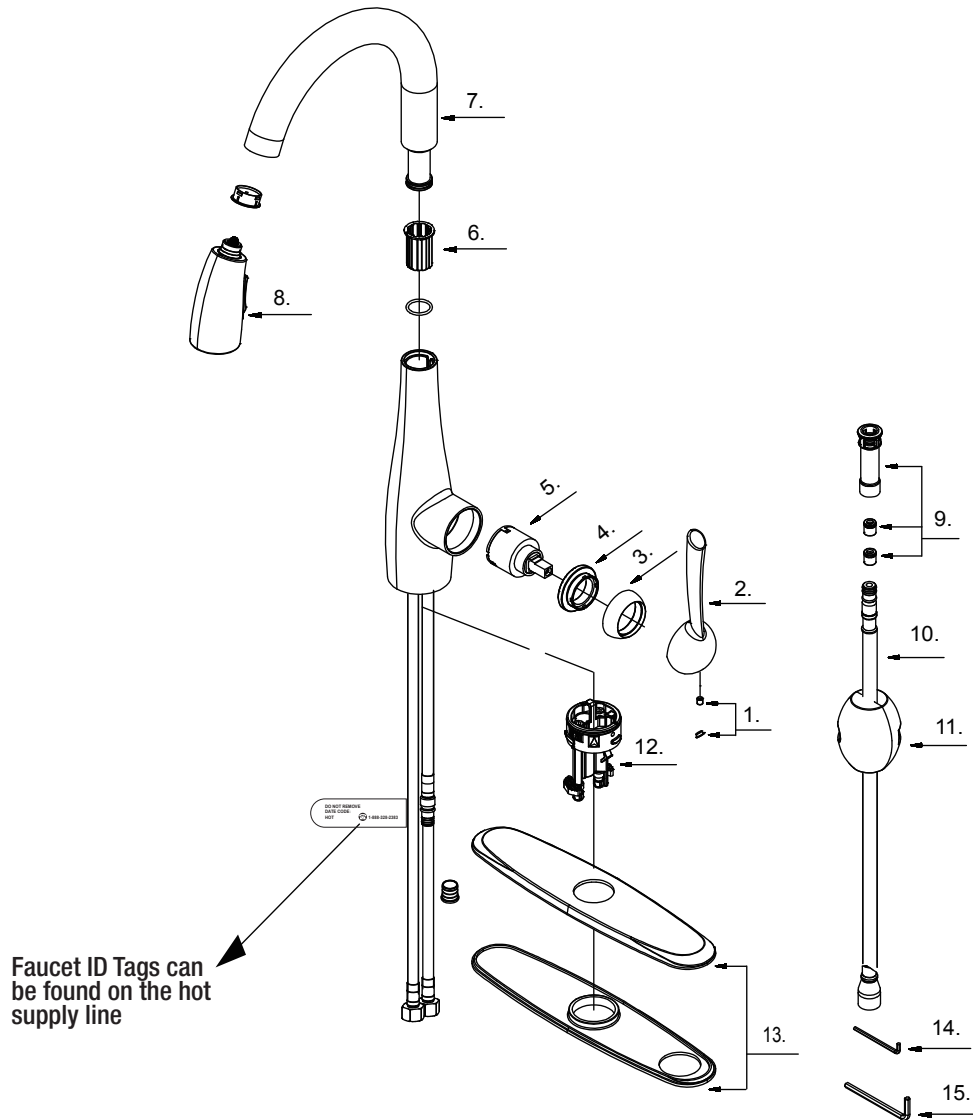

**Analiase Single-Handle
Pull-Down Kitchen Faucet in Stainless**

MODEL	OMSID	FINISH
FP4A0105BNV	304774959	Brushed Nickel

Many replacement parts can be purchased online or at your local store. Please use the table below to identify the part SKU number needed, go to HOMEDEPOT.COM, and check for online and store availability. If you can't find the part you are looking for, please call 1-855-HD-GLACIER.

Part	Description	Part #	Internet SKU #	Store SKU#
1	Index Button	A66D558		
2	Handle Assembly	A069745*		
3	Trim Cap	A103016*		
4	Bonnet Nut	A104207		
5	Ceramic Disc Cartridge	A507348N		
6	Pattern Clip	A012357		
7	Spout	A139290*		
8	Pull-Down Spray	A528036N-54*		

Part	Description	Part #	Internet SKU #	Store SKU#
9	Hose Adaptor Assembly	A66G142N		
10	Spray Hose	A51400GR		
11	Weight	A504713		
12	Base	A504027*		
13	Plate & Gasket	A667289*		
14	Allen Wrench (H2.5 * 11 mm L * 53mm L)	A031217NI		
15	Allen Wrench (H4 * 24mm L * 74mm L)	A031011NI		