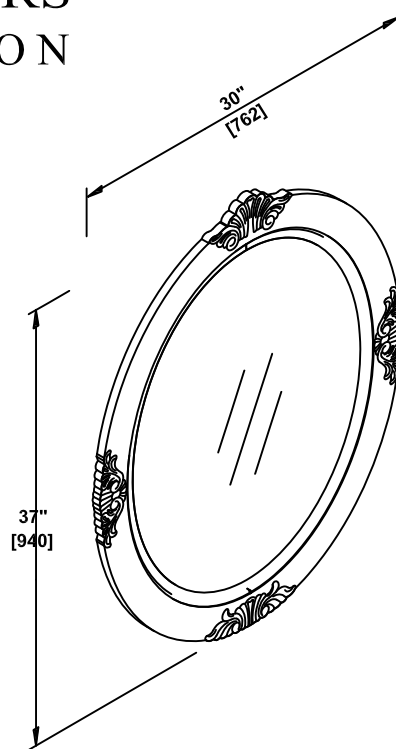

## Winslow 30"x37.75" single framed wall mount mirror

Measures: inch [millimeter]