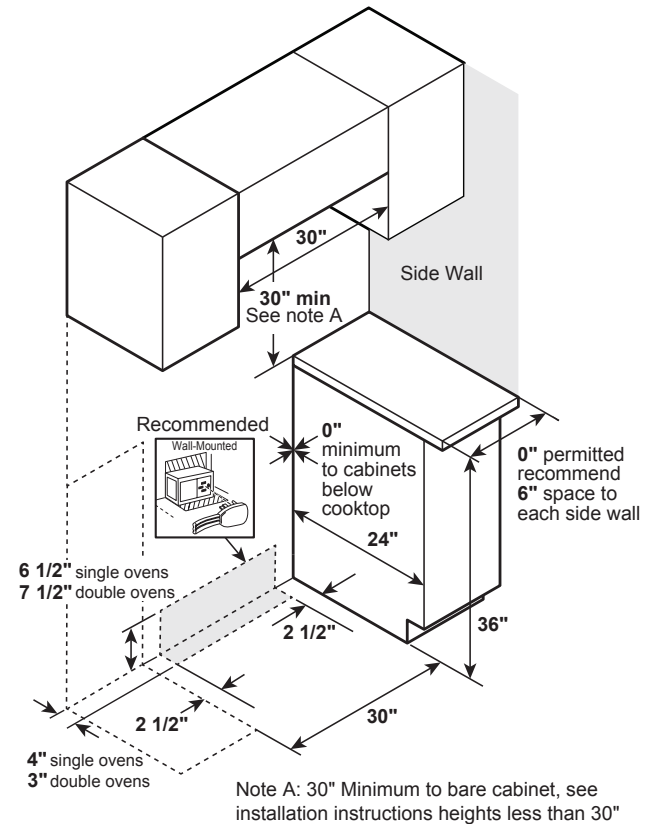

For answers to your Monogram, GE Café™ Series, GE Profile™ Series or GE Appliances product questions, visit our website at geappliances.com or call GE Answer Center® Service, 800.626.2000.