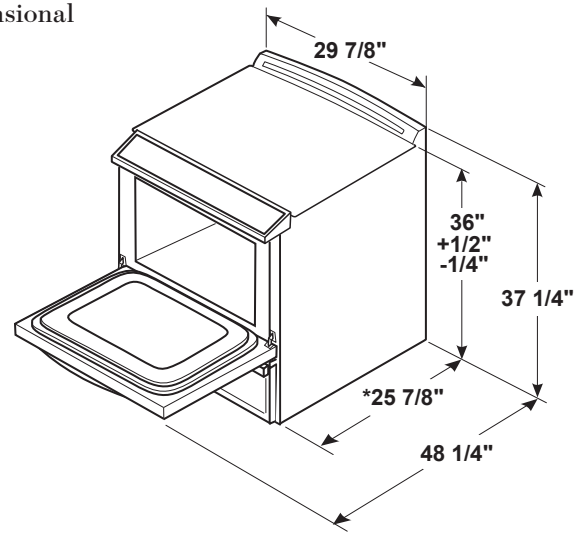

JS645EL/SL/FL/DL

GE® 30" Slide-In Electric Range

DIMENSIONS AND INSTALLATION INFORMATION (IN INCHES)

RECEPTACLE LOCATIONS: Locally approved flexible service cord or conduit must be used because terminals are not accessible after range installation. See shaded area in drawing for location of electrical outlet box. Recommended outlet locations allow range to be installed directly against rear wall.

NOTE: This appliance has been approved for 0" spacing to adjacent surfaces above the cooktop. However, a 6" minimum spacing to surfaces less than 15" above the cooktop and adjacent cabinet is recommended to reduce exposure to steam, grease splatter and heat.

INSTALLATION INFORMATION: Before installing, consult installation instructions for current dimensional data and additional requirements

KW RATING	
240V	12.1
208V	9.1
BREAKER SIZE	
240V	40 Amps†
208V	40 Amps†

†NOTE: Check local codes for required breaker size.

*Depth including door handle is approximately 28 1/4".