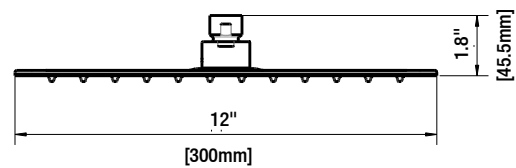

FEATURES

- 1-Functions Showerhead
- 12" Spray face
- 1/2-14NPSM Connection
- 2.5 GPM Flow Rate
- Easy Installation

CODE COMPLIANCE

- ASME A112.18.1 / CSA B125.1

WARRANTY

- Limited Lifetime Warranty

1- Functions Showerhead

MODEL	SKU #	FINISH
HD54112-3201	304353793	Chrome
HD54112-3204	304353795	Brushed Nickel

INSTALLATION DIMENSIONS

Glacier Bay reserves the right to make changes in specifications and materials and to change and discontinue models, both without notice or obligation. Dimensions are for reference only.