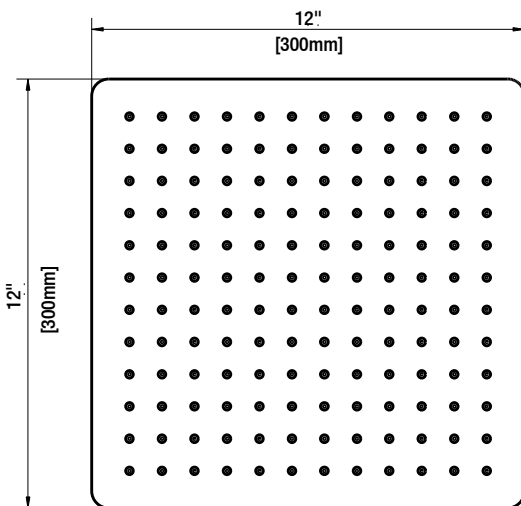

FEATURES

- 1-Functions Showerhead
- 12" Spray face
- 1/2-14NPSM Connection
- 2.5 GPM Flow Rate
- Easy Installation

CODE COMPLIANCE

- ASME A112.18.1 / CSA B125.1

WARRANTY

- Limited Lifetime Warranty

1- Functions Showerhead

MODEL	SKU #	FINISH
HD54112-3201	304353793	Chrome
HD54112-3204	304353795	Brushed Nickel

INSTALLATION DIMENSIONS

Glacier Bay reserves the right to make changes in specifications and materials and to change and discontinue models, both without notice or obligation. Dimensions are for reference only.