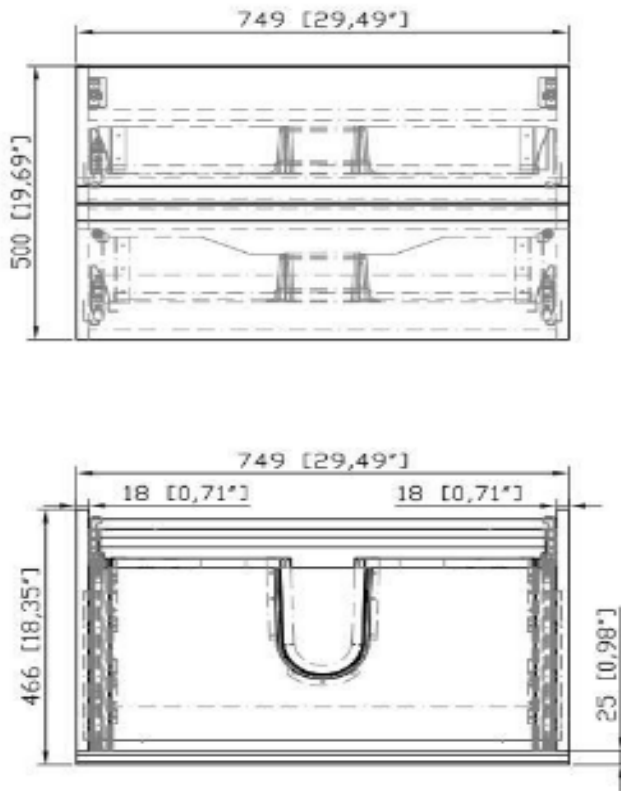

MORENO MOF30" SKU # MOF30

Features:

- Two Functioning Drawers
- Cabinet comes Fully Assembled
- Rich Durable Finish
- Soft closing Hardware on All Doors and Drawers
- Countertop Pre-drilled for a Single Hole Faucet
- Sink has Overflow
- Style: Modern
- 1 Year Manufacturer Warranty

Dimensions	Width	Depth	Height
Inches	29.5	19.75	23.5