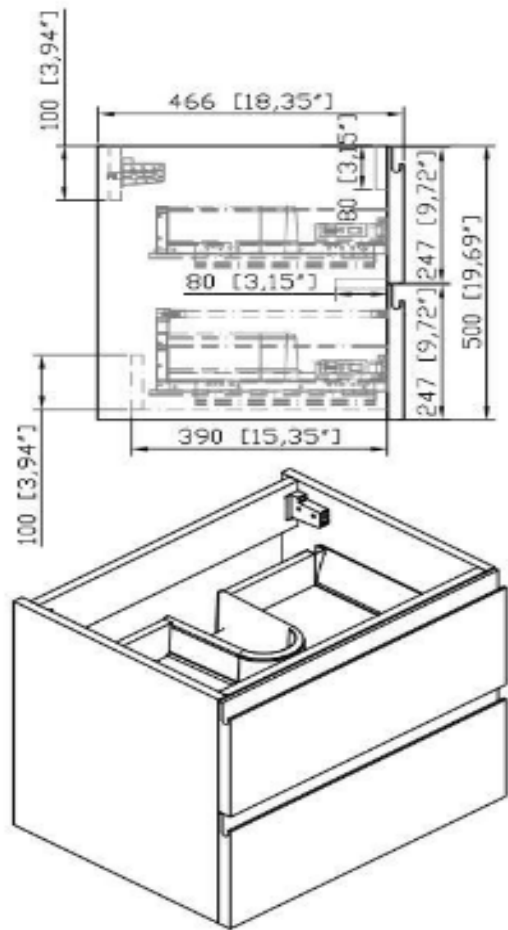

MORENO MOF30" SKU # MOF30

Features:

- Two Functioning Drawers
- Cabinet comes Fully Assembled
- Rich Durable Finish
- Soft closing Hardware on All Doors and Drawers
- Countertop Pre-drilled for a Single Hole Faucet
- Sink has Overflow
- Style: Modern
- 1 Year Manufacturer Warranty

Dimensions	Width	Depth	Height
Inches	29.5	19.75	23.5