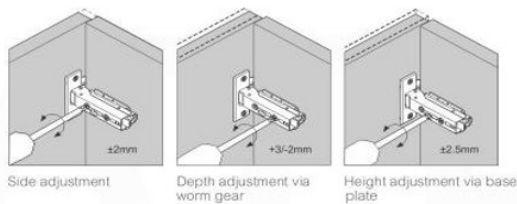

MORENO MOF30" SKU # MOF30

Features:

- Two Functioning Drawers
- Cabinet comes Fully Assembled
- Rich Durable Finish
- Soft closing Hardware on All Doors and Drawers
- Countertop Pre-drilled for a Single Hole Faucet
- Sink has Overflow
- Style: Modern
- 1 Year Manufacturer Warranty

Dimensions	Width	Depth	Height
Inches	29.5	19.75	23.5