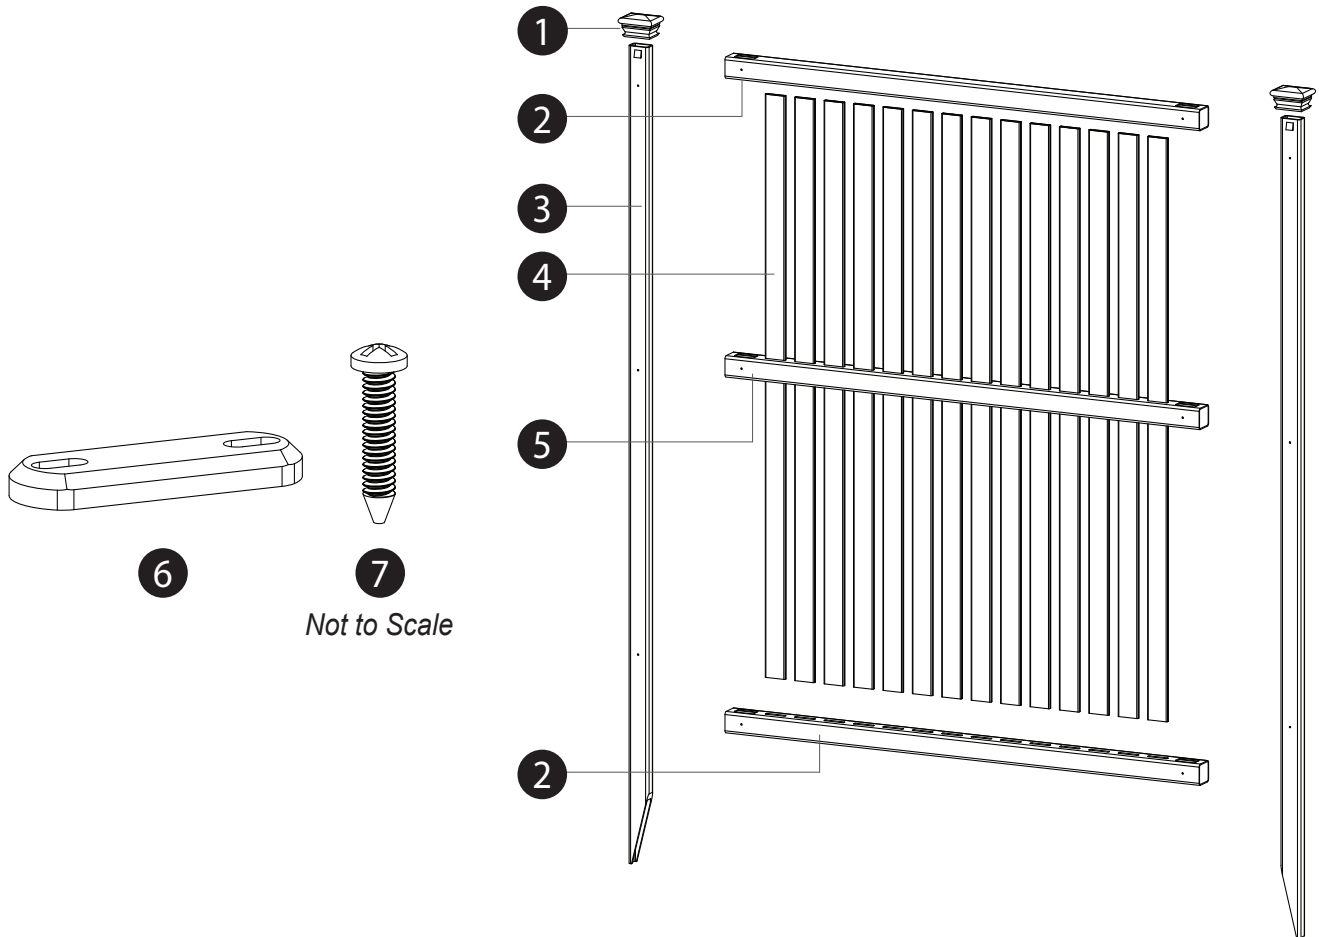

## BOX CONTENTS

# Wilmington Vinyl Screen Kit 2 Pack (36in W x 48in H)

### What's Included

1. Post Caps (4)
2. Top and Bottom Rails (4) - 1-1/2in x 1-1/2in x 36-1/2in
3. Posts (4) - .875in x 1-1/2in x 57-1/2in
4. Slats (28) - 1/4in x 1-1/2in x 41in
5. Middle Rail (2) - 1-1/2in x 1-1/2in x 36-1/2in
6. Joiner Clips (4)
7. 3/4" Self-Auguring Stainless Steel Screw (32)