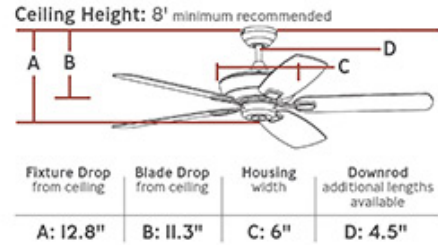

5COM52AGPD: 52in COLONY MAXPL DAMP AGED PEWTER

Specification Images:

Collection: Colony Max Plus

UPC #:014817576665

Finish: Aged Pewter (AGP)

Blade Finish: Light Grey Weathered Oak

Blade Finish 2: Undefined

Dimensions:

- **Diameter:** 52"
- **Weight:** 19.4 lbs.
- **Reverse Switch:** Manual
- **Rev. Switch Location:** Switch Housing
- **Motor Size:** 153.0 X 18.0
- **Diameter of Housing:** 6.0
- **Capacitor Value:** 4.5+5+6uF 305V+250V+250V 105?
- **Lead Wire Length:** 78 inches
- **Light Kit Included:** Yes
- **Remote Included:** None
- **Remote Group(s):** NEO

Bulbs:

3 - Candelabra B10 Torpedo 60w Max. 120v - included

Features:

- Flush mount hardware is included
- Fixture is operated with a pull chain

Material List:

Safety Listing:

Safety Listed for Damp Locations

Instruction Sheets:

English (5COM52XXD-CUL-ENG)
French (5COM52XXD-CUL-CF)

Shade / Glass / Diffuser Details:

Part	Material	Finish	Quantity	Item Number	Length	Width	Height	Diameter	Fitter Diameter	Shade Top Length	Shade Top Width	Shade Top Diameter
Glass	Glass	Undefined	1