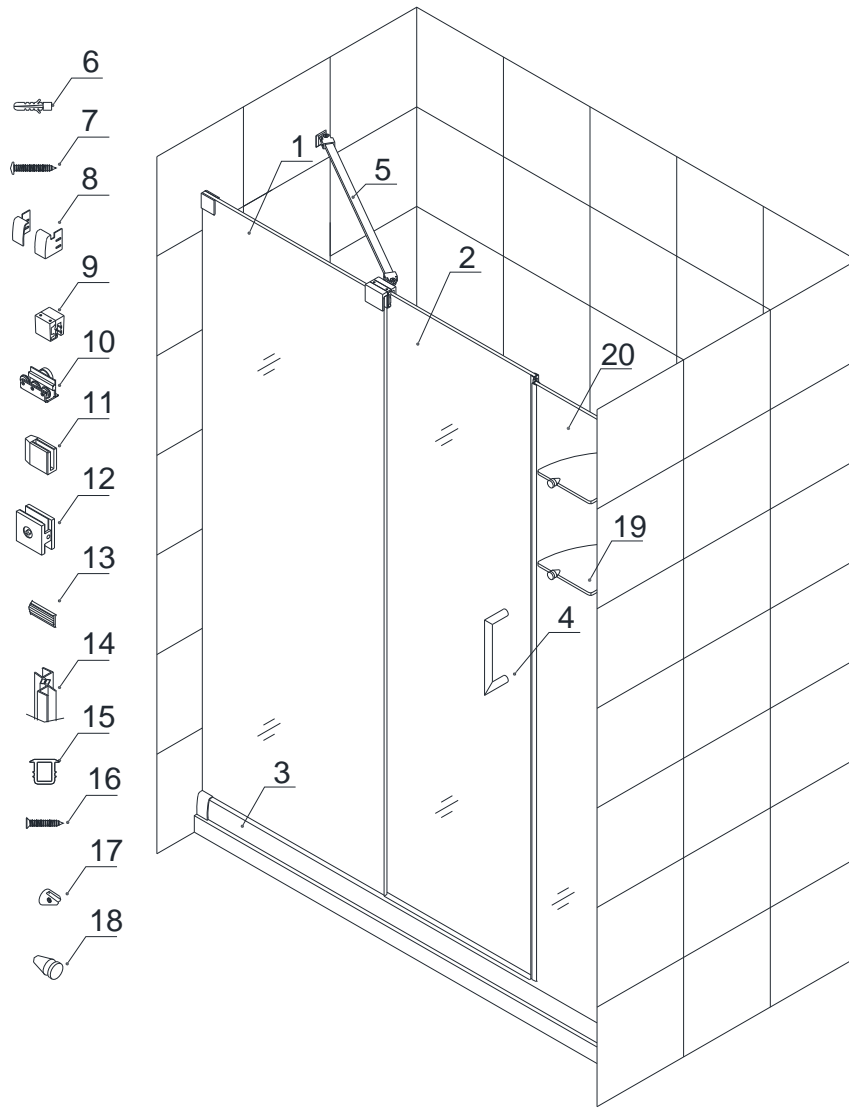

Detailed Diagram of Shower Door Components

Parts List

01	Stationary glass A	1pc	11	Stopper block	1pc
02	Glass door	1pc	12	Wall bracket	2pcs
03	Guide rail	1pc	13	Single side strip	1pc
04	Handle	1pc	14	Bumper strip	1pc
05	Support bar	1pc	15	Seal gasket	1pc
06	Wall anchor	6pcs	16	Countersunk screw ST4.2×40	1pc
07	Round head screw ST4.2×55	6pcs	17	Shelf bracket (without nut)	4pcs
08	Guide rail connector	1pair	18	Shelf bracket (with nut)	2pcs
09	Sliding bracket assembly	1pc	19	Glass shelf	2pcs
10	Roller assembly	2pcs	20	Stationary glass B	1pc

NOTE: Unpack your unit carefully and inspect it. Lay it out and identify all parts using parts diagram and part list in your manual as a reference. Before discarding the carton, check for small hardware bags that tend to fall to the bottom of the box. If any parts are damaged or missing, please contact DreamLine™ for replacement.