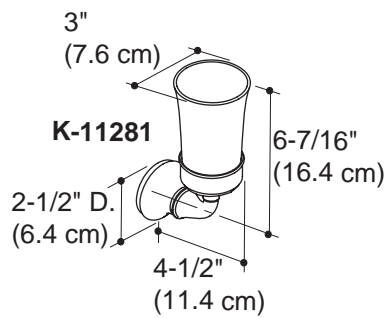

Features

- Metal construction
- Classic styling
- Complements Forté™ faucet line

Colors/Finishes

- CP: Polished Chrome
- Other: Refer to Price Book for additional colors/finishes

Specified Model

Model/Description	
K-11280 Forte Soap Dish <input type="checkbox"/> CP <input type="checkbox"/> Other _____	
K-11281 Forte Tumbler/Toothbrush Holder <input type="checkbox"/> CP <input type="checkbox"/> Other _____	
K-11283 Forte Glass Shelf <input type="checkbox"/> CP <input type="checkbox"/> Other _____	

Product Diagram