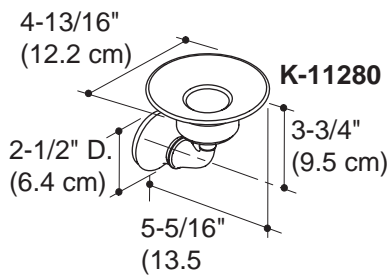

Features

- Metal construction
- Classic styling
- Complements Forté™ faucet line

Colors/Finishes

- CP: Polished Chrome
- Other: Refer to Price Book for additional colors/finishes

Specified Model

Model/Description	
K-11280 Forte Soap Dish <input type="checkbox"/> CP <input type="checkbox"/> Other _____	
K-11281 Forte Tumbler/Toothbrush Holder <input type="checkbox"/> CP <input type="checkbox"/> Other _____	
K-11283 Forte Glass Shelf <input type="checkbox"/> CP <input type="checkbox"/> Other _____	

Product Diagram