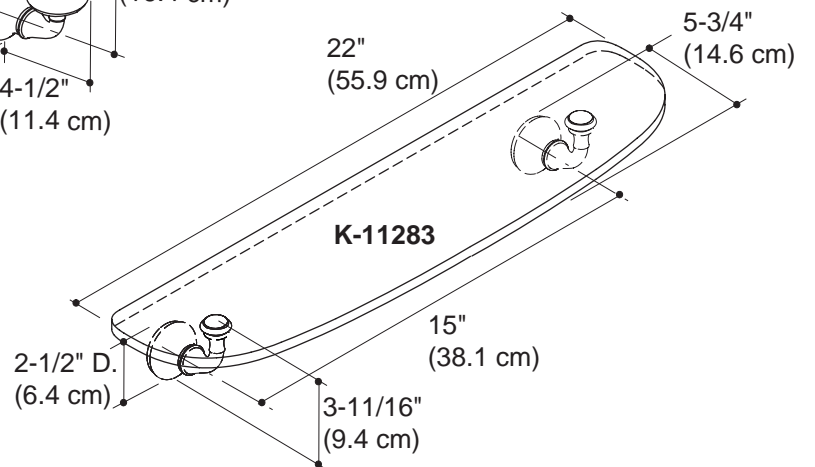

Features

- Metal construction
- Classic styling
- Complements Forté™ faucet line

Colors/Finishes

- CP: Polished Chrome
- Other: Refer to Price Book for additional colors/finishes

Specified Model

Model/Description	
K-11280 Forte Soap Dish <input type="checkbox"/> CP <input type="checkbox"/> Other _____	
K-11281 Forte Tumbler/Toothbrush Holder <input type="checkbox"/> CP <input type="checkbox"/> Other _____	
K-11283 Forte Glass Shelf <input type="checkbox"/> CP <input type="checkbox"/> Other _____	

Product Diagram