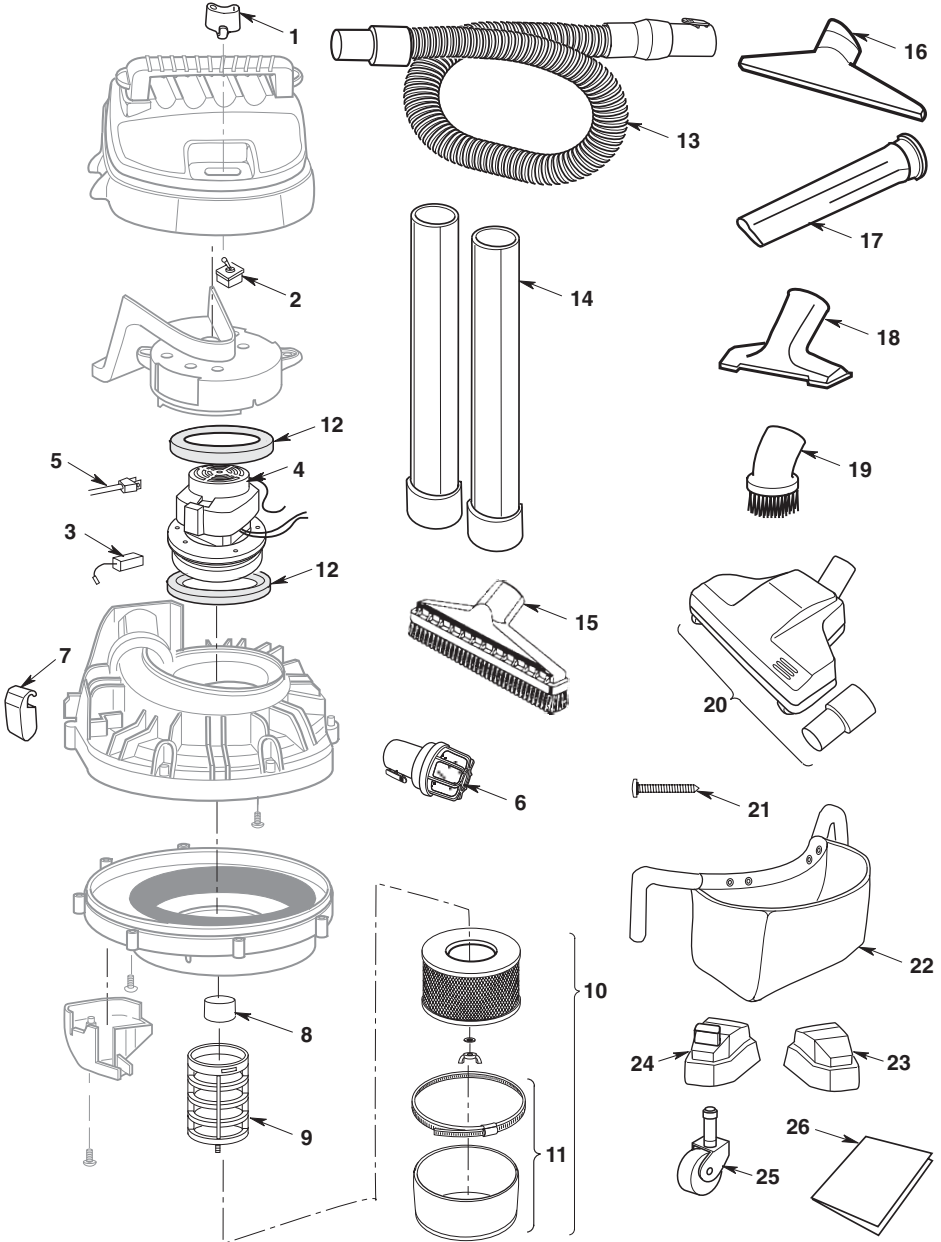

Repair Parts

---

14 U.S. Gallon/ 53 Liter Professional Wet/Dry Vac With Certified HEPA Filtration Stock Numbers RV2400HF (Model RV2400HF0)

RIDGID parts are available through the local RIDGID distributor

Always order by Part Number - Not by Key Number

▲ WARNING: To reduce the risk of injury from electrical shock, unplug power cord before servicing the electrical parts of the Wet/Dry Vac.

Key No.	RV2400HF Part No.	Description
1	830564	Actuator, Switch
2	73180	Switch, Toggle
3	822374-8	Motor Brushes (1 set)
4	831567	Motor Assembly
5	831657	Cord Assembly
6	VT2525	Diffuser
7	833424	Drum Latch
8	831388	Float
9	833499	Filter Cage
10	HF1000	HEPA Filter, Washer, Wing Nut (also includes HF0500)
11	HF0500	Pre-Filter, Band Clamp
12	827415	Motor Gaskets (2)
13	831337-7	Tug-A-Long Hose
14	VT2508	Extension Wand
15	VT2514	Floor Brush
16	VT2510	Wet Nozzle
17	VT2502	Crevice Tool
18	VT2509	Utility Nozzle
19	VT2501	Dusting Brush
20	VT2571	Turbo "Beater Bar" Nozzle with Adapter
21	820563-12	Screw, Type AB#10 x 1-3/4"
22	830717	Accessory Storage Bag
23	830715	Caster Feet (Front)
24	830716	Caster Feet (Rear)
25	73102	Castors
26	SP6775	Owner's Manual

Repair Parts (continued)

RIDGID parts are available on-line at www.ridgidparts.com

⚠ WARNING: To reduce the risk of injury from electrical shock, unplug power cord before servicing the electrical parts of the Wet/Dry Vac.