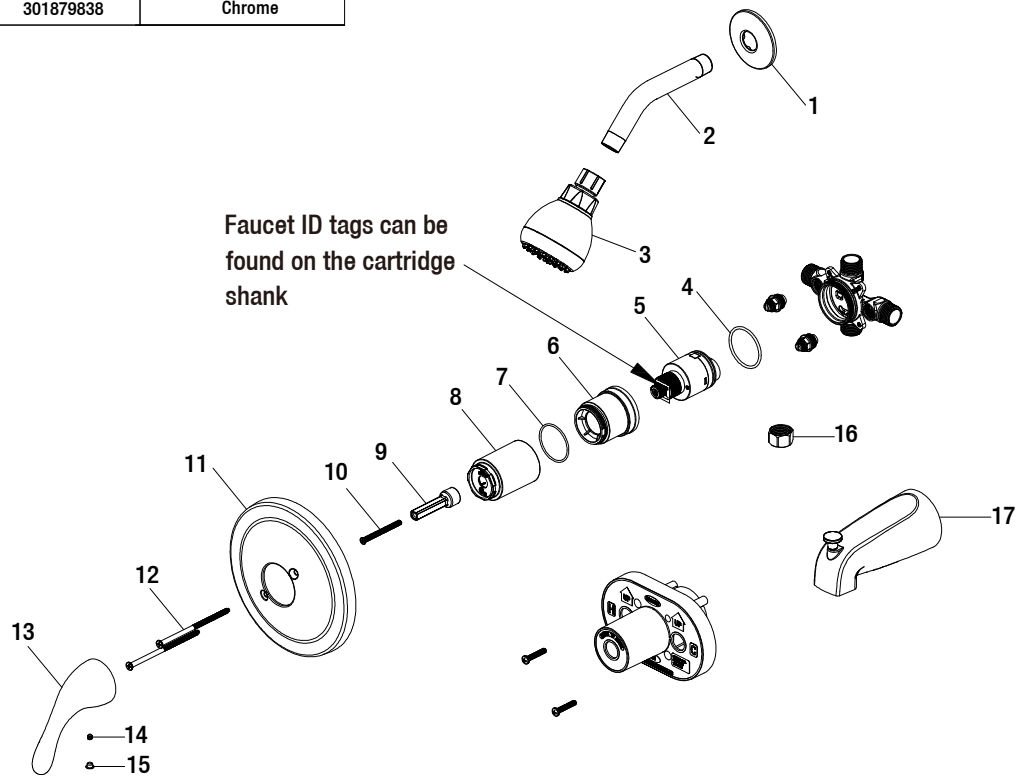

Replacement Parts List

Builders Tub & Shower

MODEL	Internet SKU #	FINISH
HD873X-0801	301879838	Chrome

Many replacement parts can be purchased online or at your local store. Please use the table below to identify the part SKU number needed, go to HOMEDEPOT.COM, and check for online and store availability. If you can't find the part you are looking for, please call 1-855-HD-GLACIER

Part	Description	Part #	Internet SKU #	Store SKU #
1	Shower flange	RP3804601		
2	Shower arm	RP3804701		
3	Shower head	RP3830601		
4	O-ring	RP60101		
5	Cartridge	RP20075		
6	Bonnet	RP7043701		
7	O-ring	RP60091		
8	Sleeve	RP8055301		
9	Inverter	RP70559		

Part	Description	Part #	Internet SKU #	Store SKU #
10	Screw	RP70560		
11	Escutcheon	RP8055401		
12	Escutcheon screw	RP5019001		
13	Handle	RP1346901		
14	Set screw	RP50002		
15	Index	RP10055		
16	Plug	RP70365		
17	Spout	RP3307301		