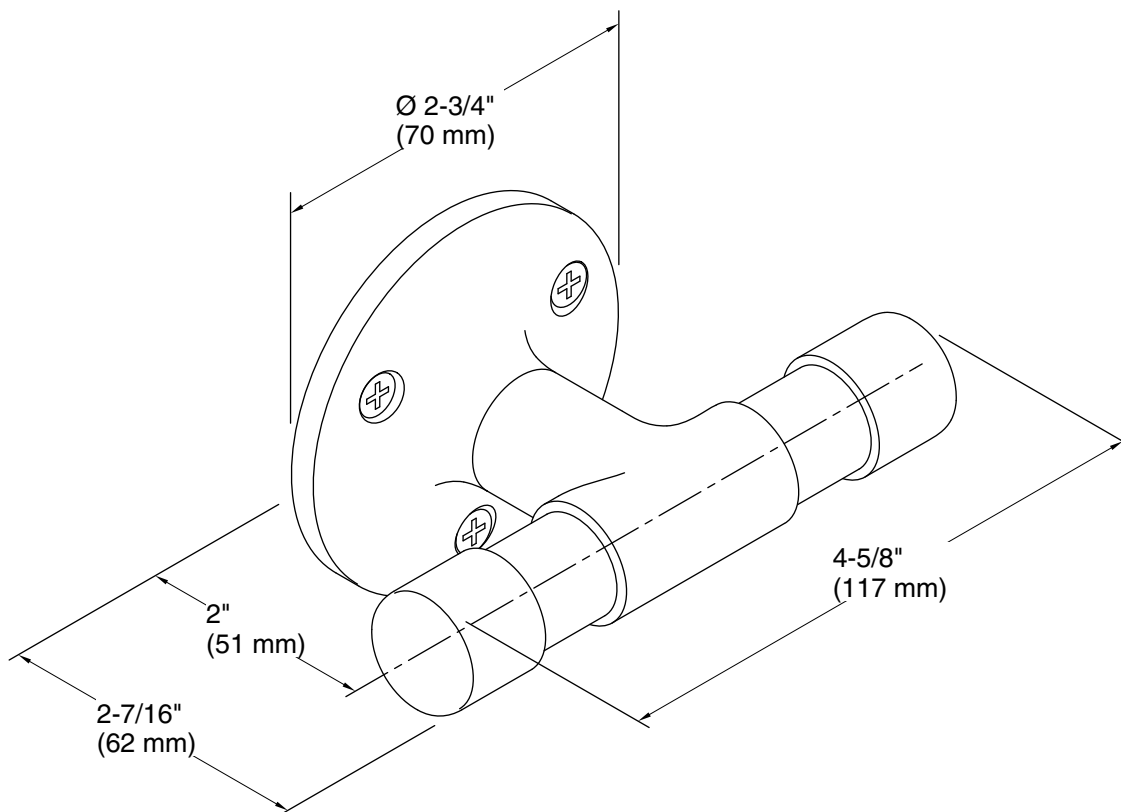

Features

- Premium metal construction for durability.
- Coordinates with Worth faucets and accessories.

Material

- KOHLER finishes resist corrosion and tarnishing.

Installation

- Tools and installation template included.

Technical Information

All product dimensions are nominal.

Material: Zinc

Notes

Install this product according to the installation guide.

CAUTION: Risk of personal injury. Do not install these products in any area where they are likely to be used inadvertently as a grab bar or support bar. These products are not designed or intended for use as a grab bar or support bar.