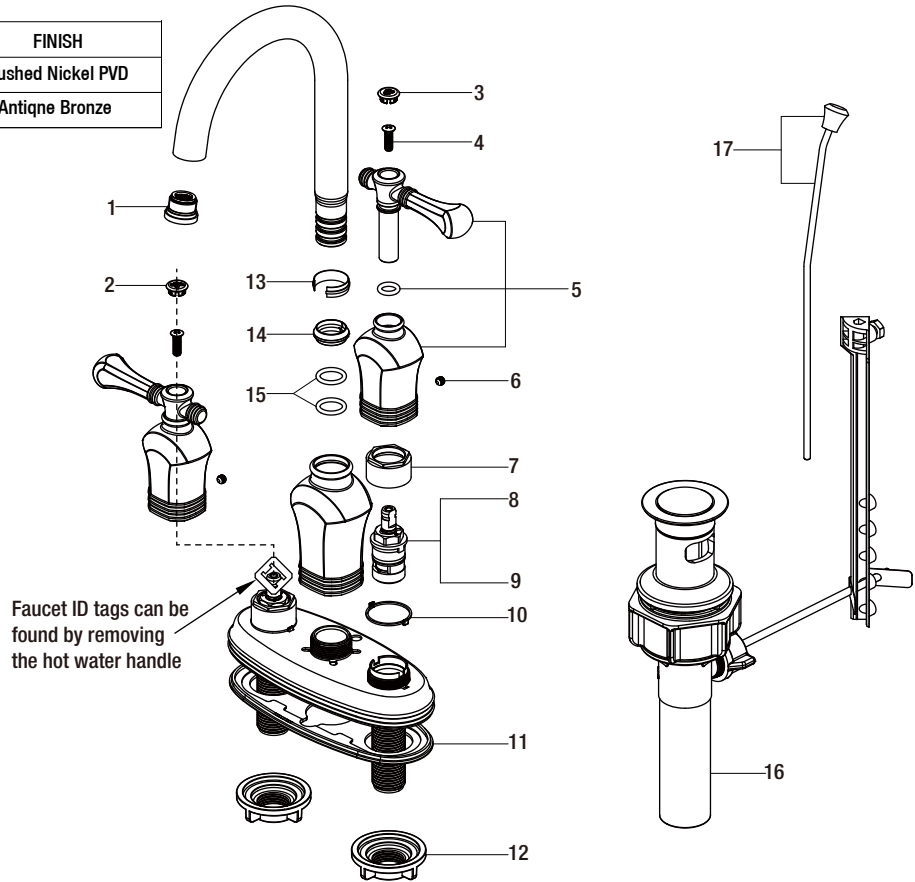

PEGASUS®

LUXURY AT HAND™

Replacement Parts List

Two Handle Lavatory Faucet

MODEL	YOW SKU#	FINISH
67113W-8004	703411	Brushed Nickel PVD
67113W-8024H	703407	Antique Bronze

Part	Description	Part Number
1	Aerator	RP30189*
2	Index H	RP10001*
3	Index C	RP10002*
4	Screw	RP50005
5	Handle assembly	RP13051*
6	Set screw	RP50002
7	Bonnet nut	RP70216
8	Cartridge H	RP20013
9	Cartridge C	RP20014

Part	Description	Part Number
10	Washer	RP64125
11	Gasket	RP80257
12	Mounting nut	RP56001
13	Wearable ring	RP70077
14	Clip	RP70023
15	O-ring	RP60008
16	Drain assembly less lift rod	RP40096*
17	Lift rod	RP40087*

*Specify Finish