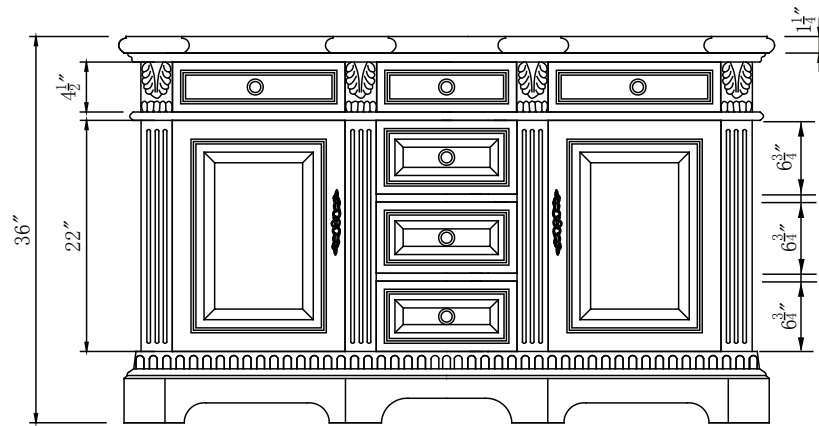

# Double Sink Vanity

Model: WFH-0197-CM-UWC-58

## Overall Dimensions

58" x 22" x 36"

FRONT VIEW

SIDE VIEW

TOP VIEW

BACK VIEW