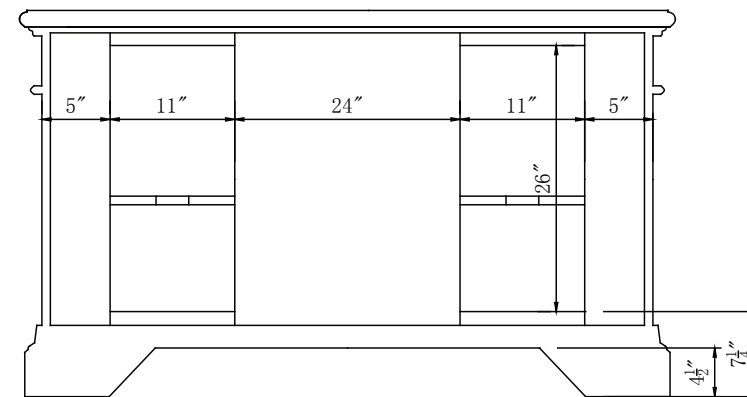

## Overall Dimensions

58" x 22" x 36"

FRONT VIEW

SIDE VIEW

TOP VIEW

BACK VIEW