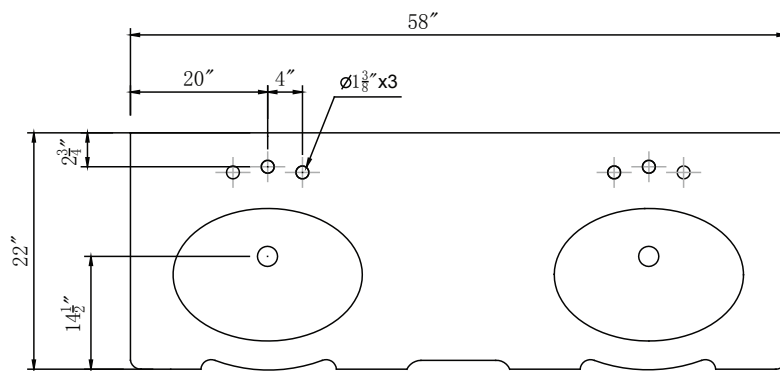

## Overall Dimensions

58" x 22" x 36"

FRONT VIEW

SIDE VIEW

TOP VIEW

BACK VIEW