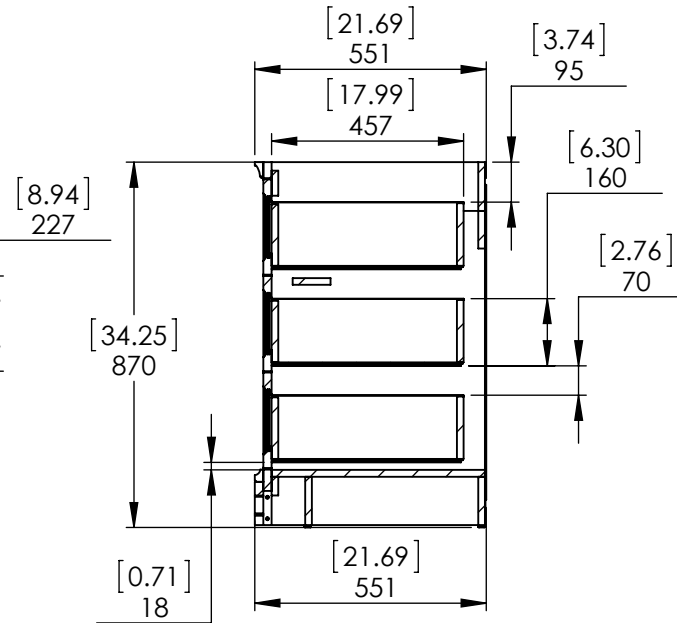

Top View

Isometric View

Front View

Section F-F  
Side View

Back View

ITEM: **SF48-WH** REV: **A**

NAME: **Stratfield 48in Vanity - White**

MATERIAL: **German Beech 4/4 Laminated Particle Board in White**

DRW: LAG 22/12/17  
 REV: ING 22/12/17  
 APP: R&D 22/12/17  
 SCALAE18 MODEL:

MODEL: **Stratfield 48in White**