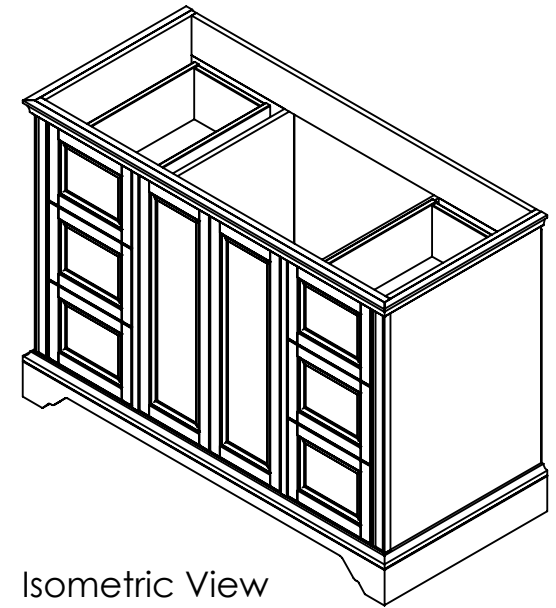

Top View

Isometric View

Front View

Section F-F  
Side View

Back View

ITEM: **SF48-WH** REV: **A**

NAME: **Stratfield 48in Vanity - White**

MATERIAL: **German Beech 4/4 Laminated Particle Board in White**

DRW: LAG 22/12/17  
 REV: ING 22/12/17  
 APP: R&D 22/12/17  
 SCALAE18 MODEL:

MODEL: **Stratfield 48in White**