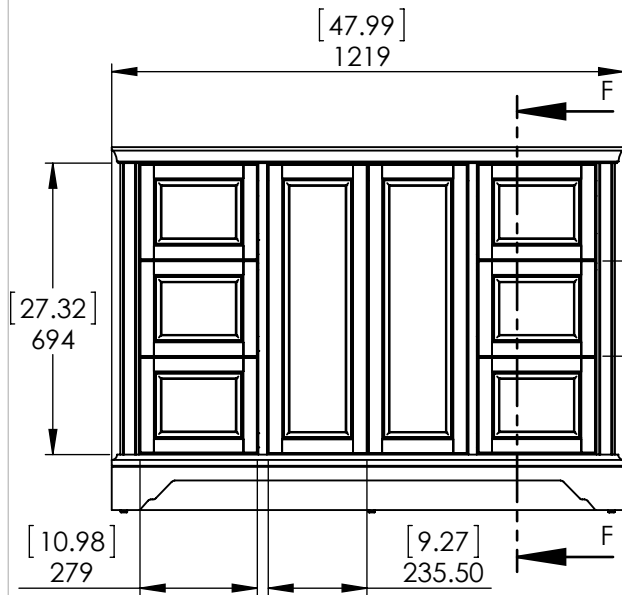

Top View

Isometric View

Front View

Section F-F  
Side View

Back View

ITEM: **SF48-WH** REV: **A**

NAME: **Stratfield 48in Vanity - White**

MATERIAL: **German Beech 4/4 Laminated Particle Board in White**

DRW: LAG 22/12/17  
 REV: ING 22/12/17  
 APP: R&D 22/12/17  
 SCALAE18 MODEL:

MODEL: **Stratfield 48in White**