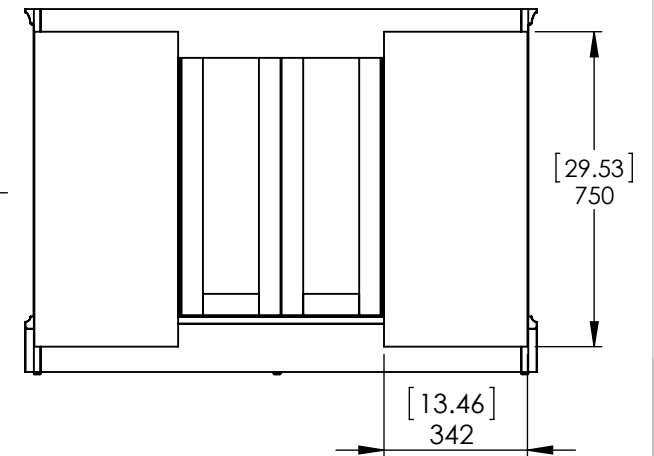

Top View

Isometric View

Front View

Section F-F  
Side View

Back View

ITEM: **SF48-WH** REV: **A**

NAME: **Stratfield 48in Vanity - White**

MATERIAL: **German Beech 4/4 Laminated Particle Board in White**

DRW: LAG 22/12/17  
 REV: ING 22/12/17  
 APP: R&D 22/12/17  
 SCALAE18 MODEL:

MODEL: **Stratfield 48in White**