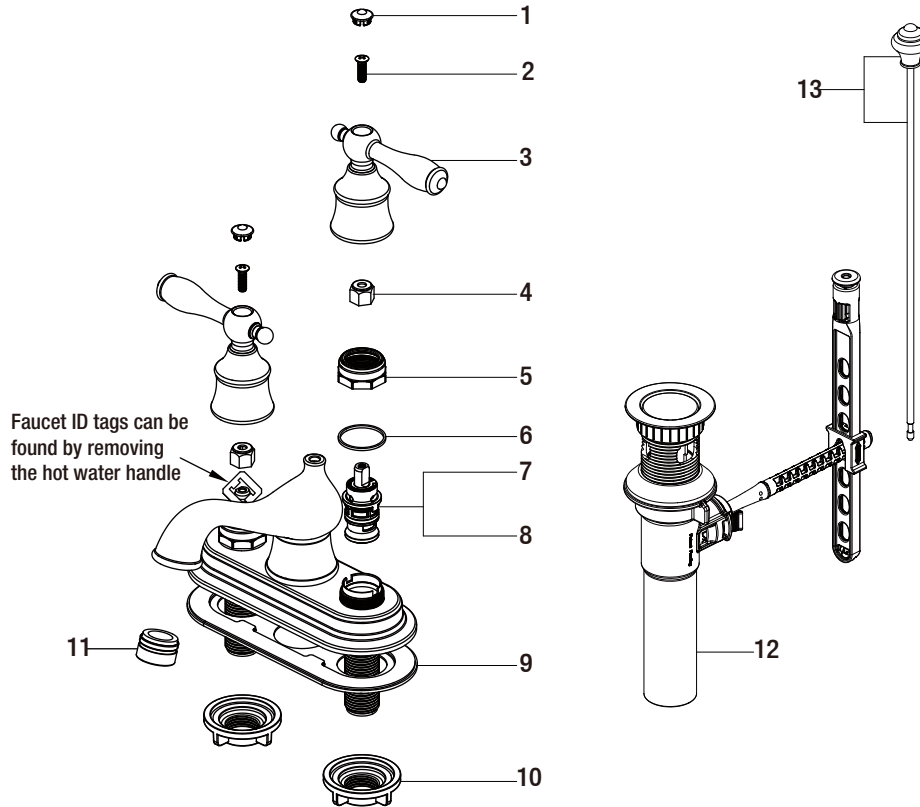

Replacement Parts List

Estates 4 in. Centerset 2-Handle Low-Arc Bathroom Faucet
with Pop-Up Assembly in Heritage Bronze

MODEL	SKU #	FINISH
67102W-8096H	206887691	Heritage Bronze

Many replacement parts can be purchased online or at your local store. Please use the table below to identify the part SKU number needed, go to HOMEDEPOT.COM, and check for online and store availability. If you can't find the part you are looking for, please call 1-855-HD-GLACIER.

Part	Description	Part #	Internet SKU #	Store SKU #
1	Index	RP1000396H		
2	Screw	RP50005	206650460	
3	Handle	RP1320196H		
4	Inverter	RP64044	206671349	
5	Bonnet	RP70435	206864739	
6	Washer	RP64123		
7	Cartridge H	RP20067	301158139	

Part	Description	Part #	Internet SKU #	Store SKU #
8	Cartridge C	RP20068	301158129	
9	Gasket	RP80182		
10	Mounting nut	RP56001	203193994	579276
11	Aerator	RP3021096H		
12	ClickInstall™ drain assembly	RP4022896H		
13	Lift rod	RP4024296H		