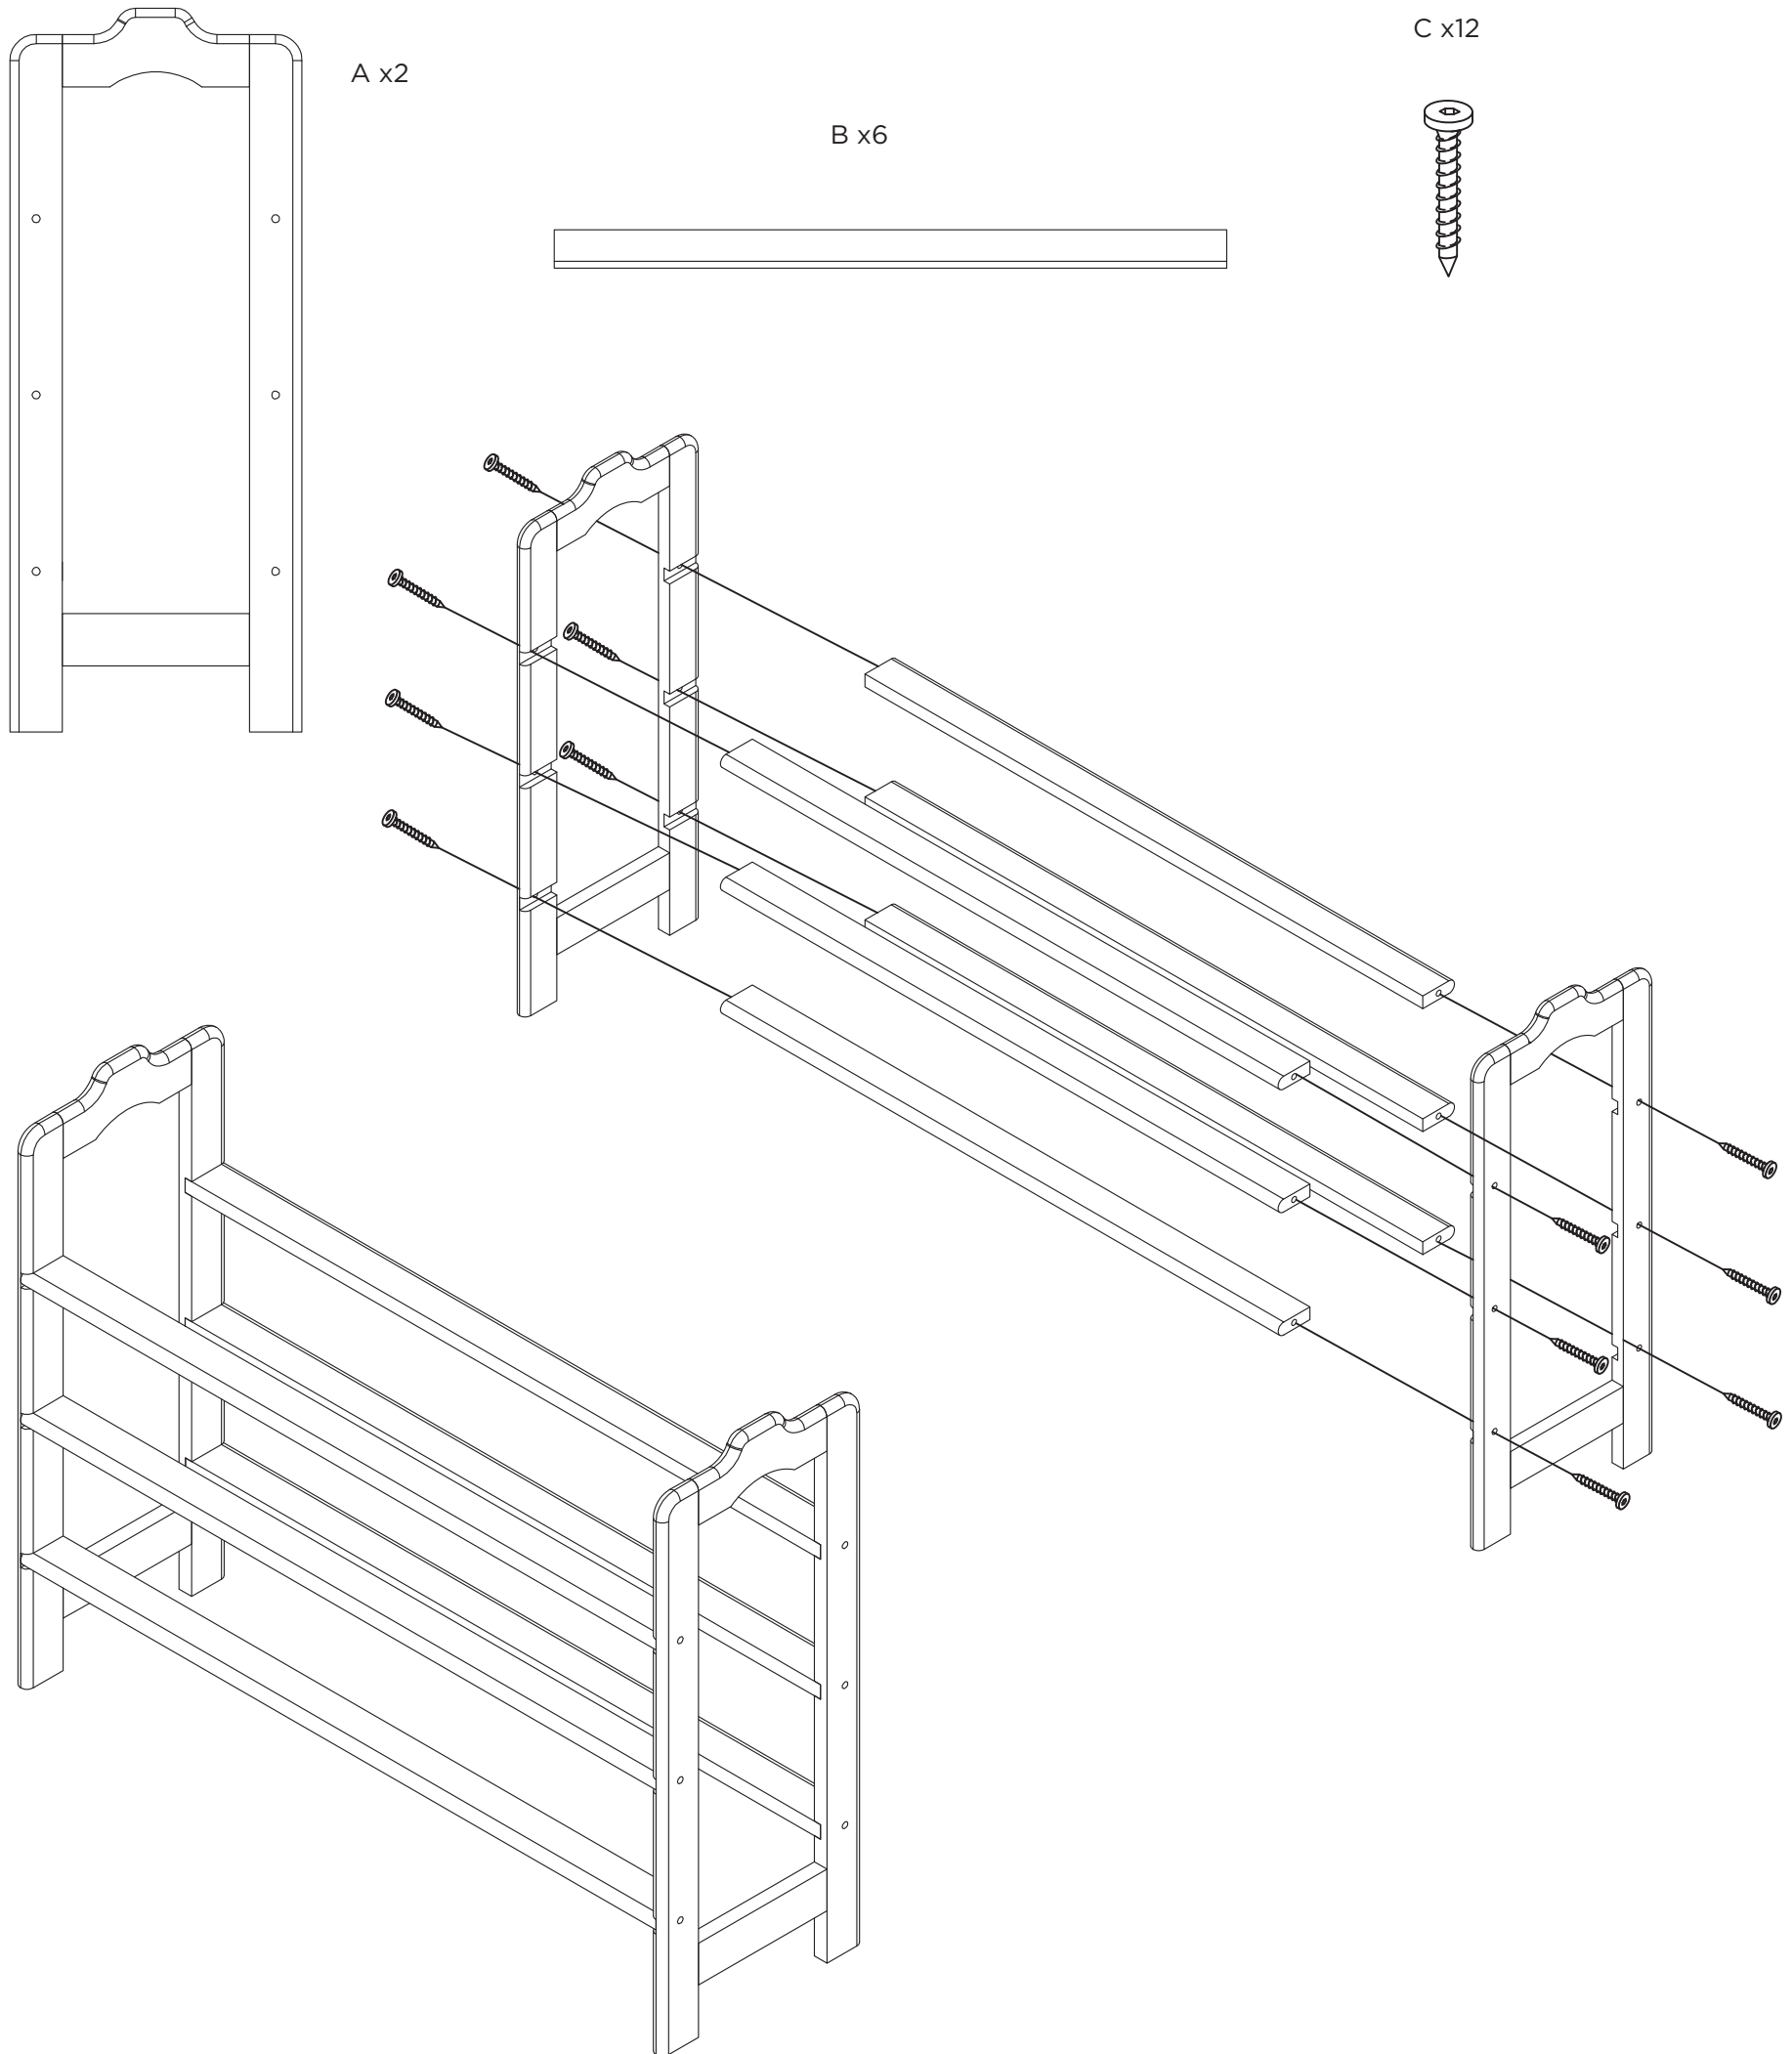

## 3-tier bamboo shoe rack

ITEM # SHO-01601

**DIMENSIONS**

28.7 in W x 8.6 in D x 21.6 in H  
(73 cm x 22 cm x 55 cm)

**LIMITED LIFETIME WARRANTY**

This product is warranted to be free of defects in material and workmanship for as long as the consumer owns the product. At Honey-Can-Do's option, defective product will be repaired, replaced or substituted with a product of equal value. For warranty service, e-mail Honey-Can-Do at [warranties@honeycando.com](mailto:warranties@honeycando.com) or call at (877) 242-2636. You may also contact Honey-Can-Do at 5750 McDermott Drive, Berkeley, IL 60163. Do not dispose of the defective item until or unless