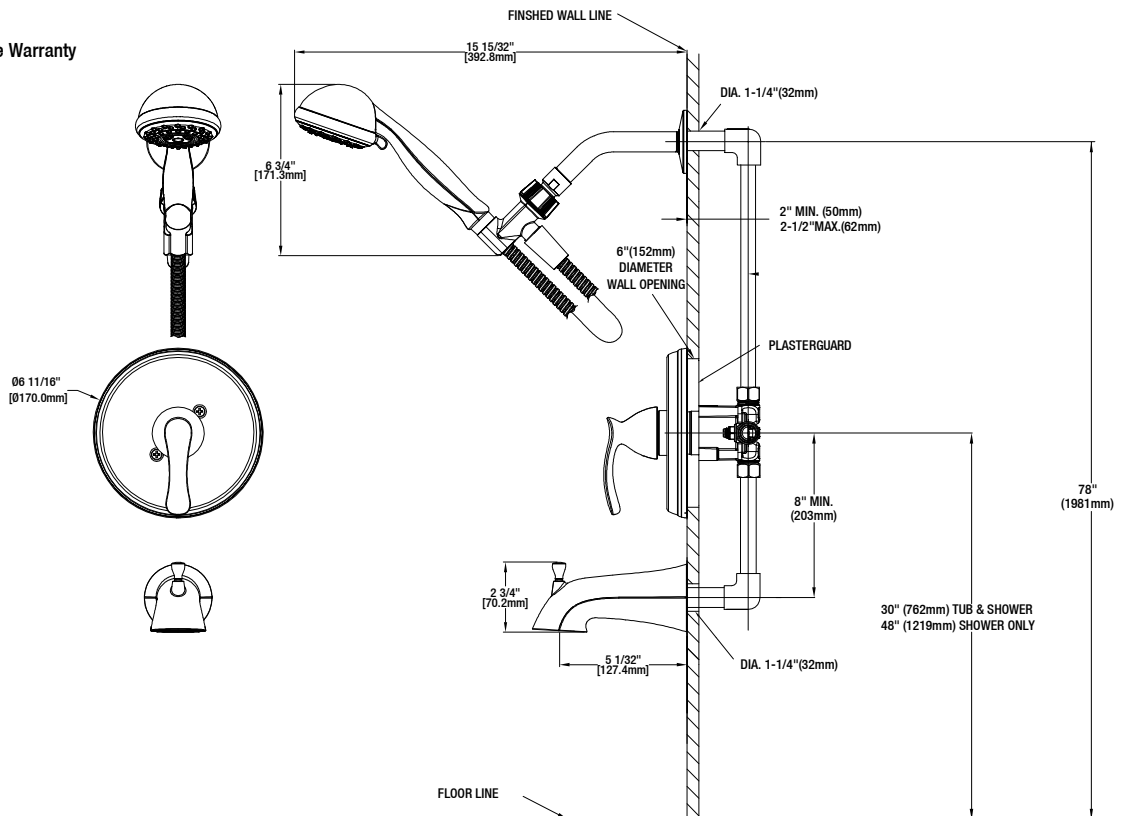

Edgewood WaterSense 1-Handle Tub and Shower Faucet in Chrome

MODEL	SKU #	FINISH
HD873X-4101	304367265	Chrome

FEATURES

- Single-Handle Tub and Shower Faucet
- Pressure Balance Valve with Integrated Stops
- Ceramic Valve Cartridge
- Adjustable Temperature Limit Stop to Control Maximum Hot Water Temperature
- 150° Maximum Handle Rotation
- ABS Three Functions Showerhead
- Shower Face Size: 80 mm
- With Plug Applicable For Shower Only Installation
- 1/2" IPS Connections
- Showerhead Max. Flow Rate: 1.8 Gallons Per Minute at 80 PSI
- Tub Spout Min. Flow Rate: 2.4 Gallons Per Minute at 20 PSI

CODE COMPLIANCE

- IAPMO Certified: ASME A112.18.1/CSA B125.1
- Calgreen Certified
- EPA Watersense Certified
- ADA Compliant

WARRANTY

- Limited Lifetime Warranty

INSTALLATION DIMENSIONS

Glacier Bay reserves the right to make changes in specifications and materials and to change and discontinue models, both without notice or obligation. Dimensions are for reference only.