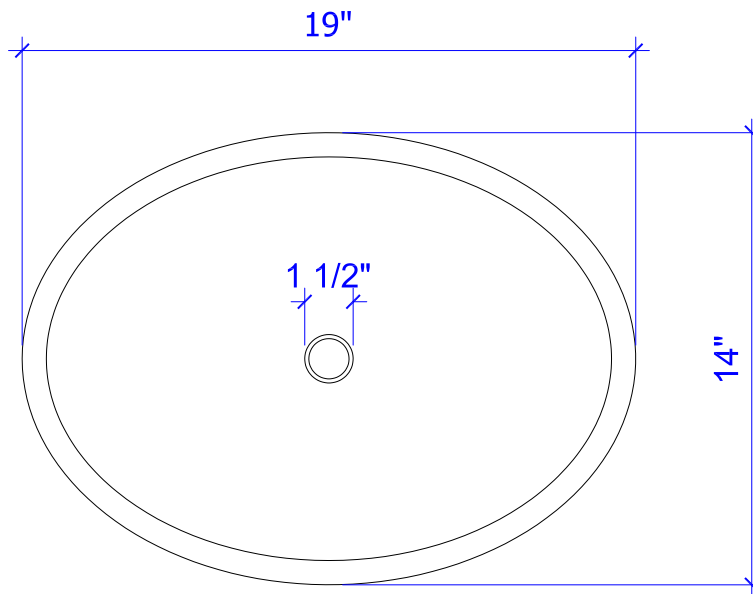

Confucious Copper Vessel Sink

Technical Specifications

- + Outer - 19" x 14" x 6 1/2"
- + Inner - 19" x 14" x 6 1/2"
- + Drain - 1.5" diameter
- + Thickness - 16 gauge pure copper

FRONT VIEW

TOP VIEW

LifetimeWarranty