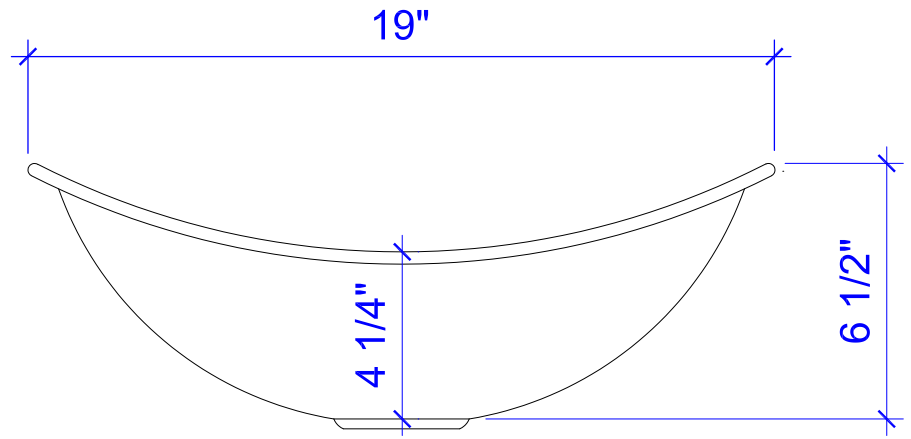

Confucious Copper Vessel Sink

Technical Specifications

- + Outer - 19" x 14" x 6 1/2"
- + Inner - 19" x 14" x 6 1/2"
- + Drain - 1.5" diameter
- + Thickness - 16 gauge pure copper

FRONT VIEW

TOP VIEW

LifetimeWarranty