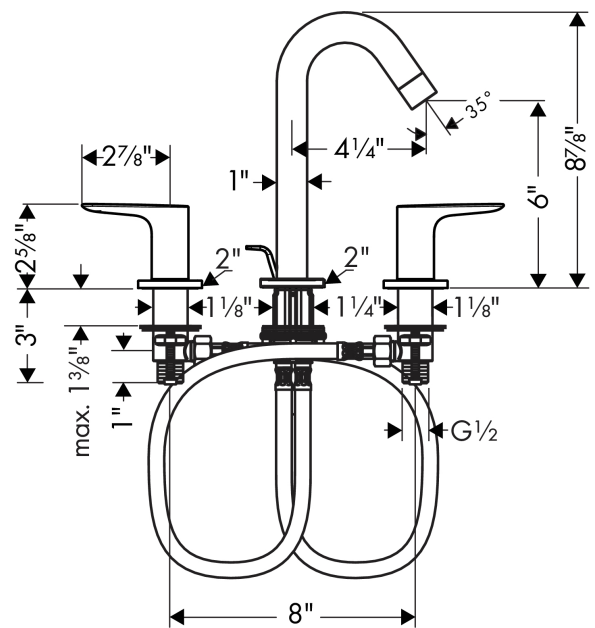

Scale drawing