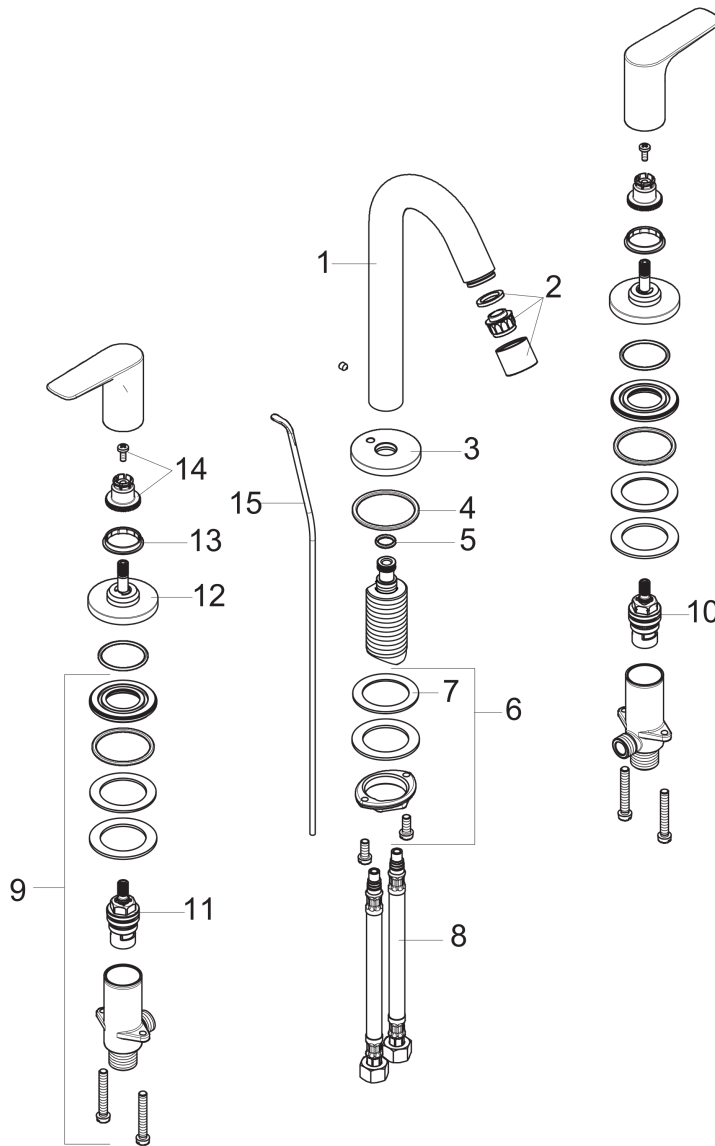

#### Product image

#### Scale drawing

Logis

Logis 150 Widespread Faucet

Finishes : **Chrome** Part no. : **71533001**

## Exploded drawing

Year of production: >07/15

**Logis**
**Logis 150 Widespread Faucet**

 Finishes : **Chrome**    Part no. : **71533001**

**Spare parts list**

Year of production: &gt;07/15

Pos.	Description	Part no.	PC	PU
1	spout cpl.	95339000	-	1
2	aerator M22x1 (5 l/min)	95455000	-	1
3	escutcheon for spout	97505000	-	1
4	O-ring 40x3	92634000	-	1
5	O-ring 11x2	98127000	-	1
6	fixing set (Ø 32)	13961000	-	1
7	lever collar	97548000	-	1
8	connection hose 18½" M8x0,75 3/8"	96321001	-	1
9	stop valve cpl.	97357001	-	1
10	shut off unit left closing	94008000	-	1
11	shut off unit right closing	94009000	-	1
12	escutcheon Ø 52 mm	97285000	-	1
13	set of color-rings cold / hot water	92225000	-	1
14	handle fixing set	94184000	-	1
15	pull rod	96657000	-	1
a	pop up waste	88509000	-	1