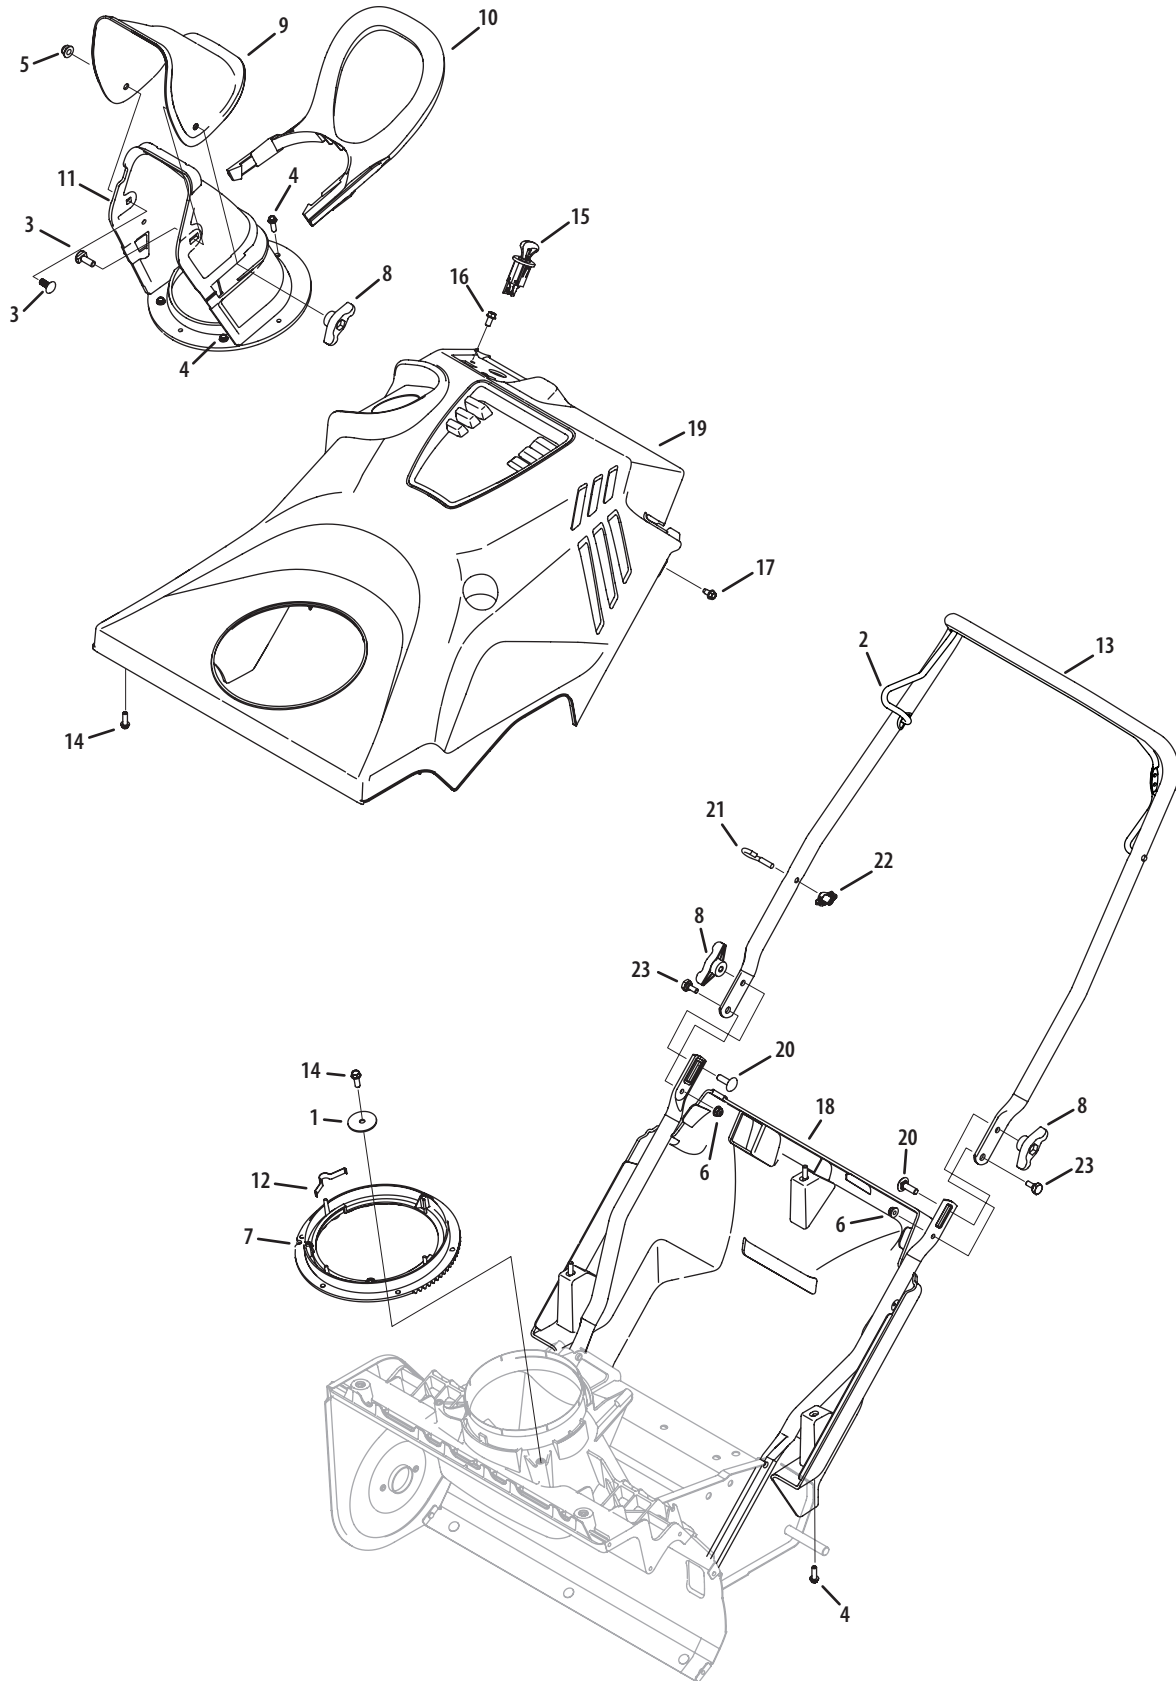

Shroud, Chute & Handle (Model 221 HP)

Shroud, Chute & Handle (Model 221 HP)

Ref.	Part Number	Description
1	736-04576	Flat Washer, .28 x 1.5 x .075
2	747-05327C	Auger Bail
3	710-0451	Carriage Bolt, 5/16-18 x .750
4	710-05108	Hex Washer Screw, 1/4 x .750
5	712-04063	Flange Lock Nut, 5/16-18
6	712-04064	Flange Lock Nut, 1/4-20
7	731-08274	Chute Ring
8	720-04122	Wing Knob, 5/16-18
9	731-04426A	Upper Chute
10	731-07644	Chute Handle
11	931-07753A	Lower Chute
12	932-04111	Chute Adjustment Spring
13	749-04703B	Upper Handle
14	710-0895	Screw, Hi-Lo:1/4-15, 0.75
15	925-04031B	Ignition Switch Assembly
16	710-04187	Hex Washer Screw, 1/4-15 x .50
17	710-1652	Hex Washer Screw, 1/4-20 x .625
18	731-07725	Bottom Cover
19	759-04313A	Top Cover
20	710-04998	Carriage Screw, 5/16-18 x 1.00
21	710-05348	Eye Bolt, 1/4-20
22	720-0279	Handle Knob
23	738-04419A	Shoulder Screw, 1/4-20 x .375 x .148