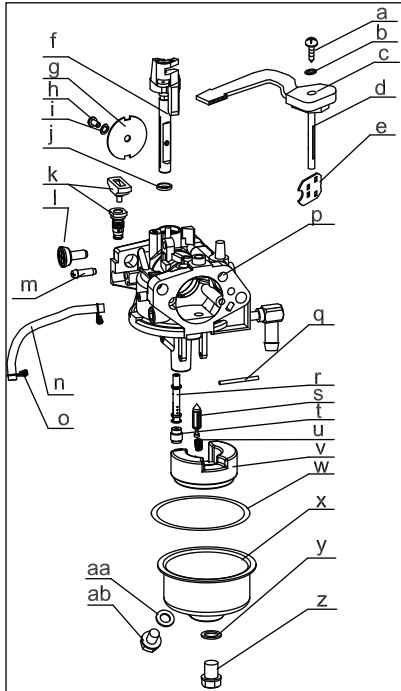

265-JU-12 Carburetor

111 - Carburetor Kit

265-JU-12 Carburetor

Ref.	Part Number	Description
25	710-05101	Stud M6×110
26	951-11567	Carburetor Insulator Gasket
27	951-11568	Carburetor Insulator
28	951-11569A	Carburetor Gasket
29	951-10639A	Primer Assembly
29	951-11824	Primer Bulb
30	951-12704B	Carburetor Assembly
31	951-11700	Fuel Hose Clamp
32	951-12613	Fuel Hose
33	951-12012	Fuel Line Kit
34	951-11571	Carburetor Gasket Plate
35	712-04213	Nut
36	951-10962	Air Cleaner Housing
37	951-10961	Air Cleaner Assembly
38	710-05275	Self-Tapping Bolt M4.2×45
111	951-14033	Carburetor Kit (Incl. k,q,r,s,t,u,v,w,y,aa)
a	710-05468	Choke Control Lever Screw
b	736-04598	Washer
c	951-12515	Choke Control Lever
d	n/a	Choke Shaft
e	n/a	Choke Plate
f	n/a	Throttle Shaft

Ref.	Part Number	Description
g	n/a	Throttle Plate
h	710-05469	Screw M3×6
i	736-04638	Lock Washer
j	n/a	Gasket, Throttle Plate
k	n/a	Idle Jet Assembly (0.34)
l	n/a	Idle Speed Adjusting Screw
m	n/a	Primer Pipe
n	951-12019	Primer Hose
o	951-11906	Hose Clamp
p	n/a	Carburetor Body
q	n/a	Float Pin
r	n/a	Emulsion Tube (P18-019)
s	951-12875	Needle Valve
t	n/a	Main Jet (#73H)
u	n/a	Needle Valve Spring
v	n/a	Float
w	951-11589	Fuel Bowl O-Ring
x	n/a	Fuel Bowl
y	951-11348	Fuel Bowl Mounting Bolt Gasket
z	710-04945	Fuel Bowl Mounting Bolt
aa	951-11349	Fuel Drain Bolt Gasket
ab	710-04938	Fuel Drain Bolt