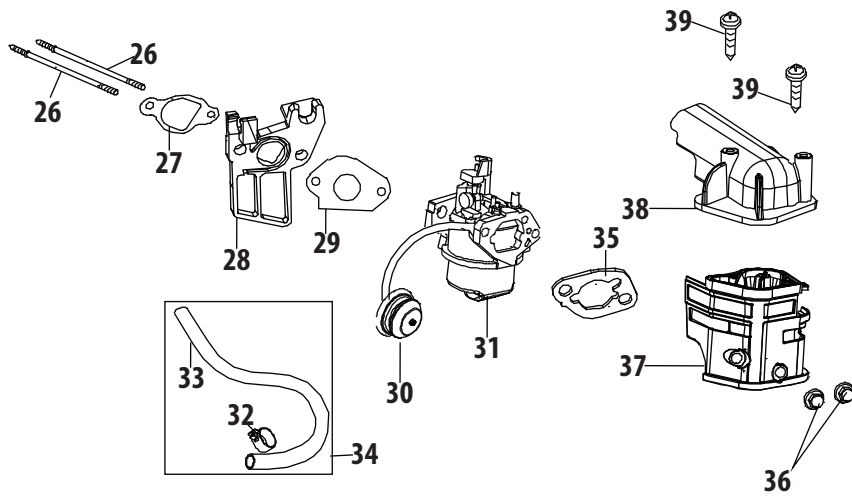

370-JUA Carburetor

110 - Carburetor Kit