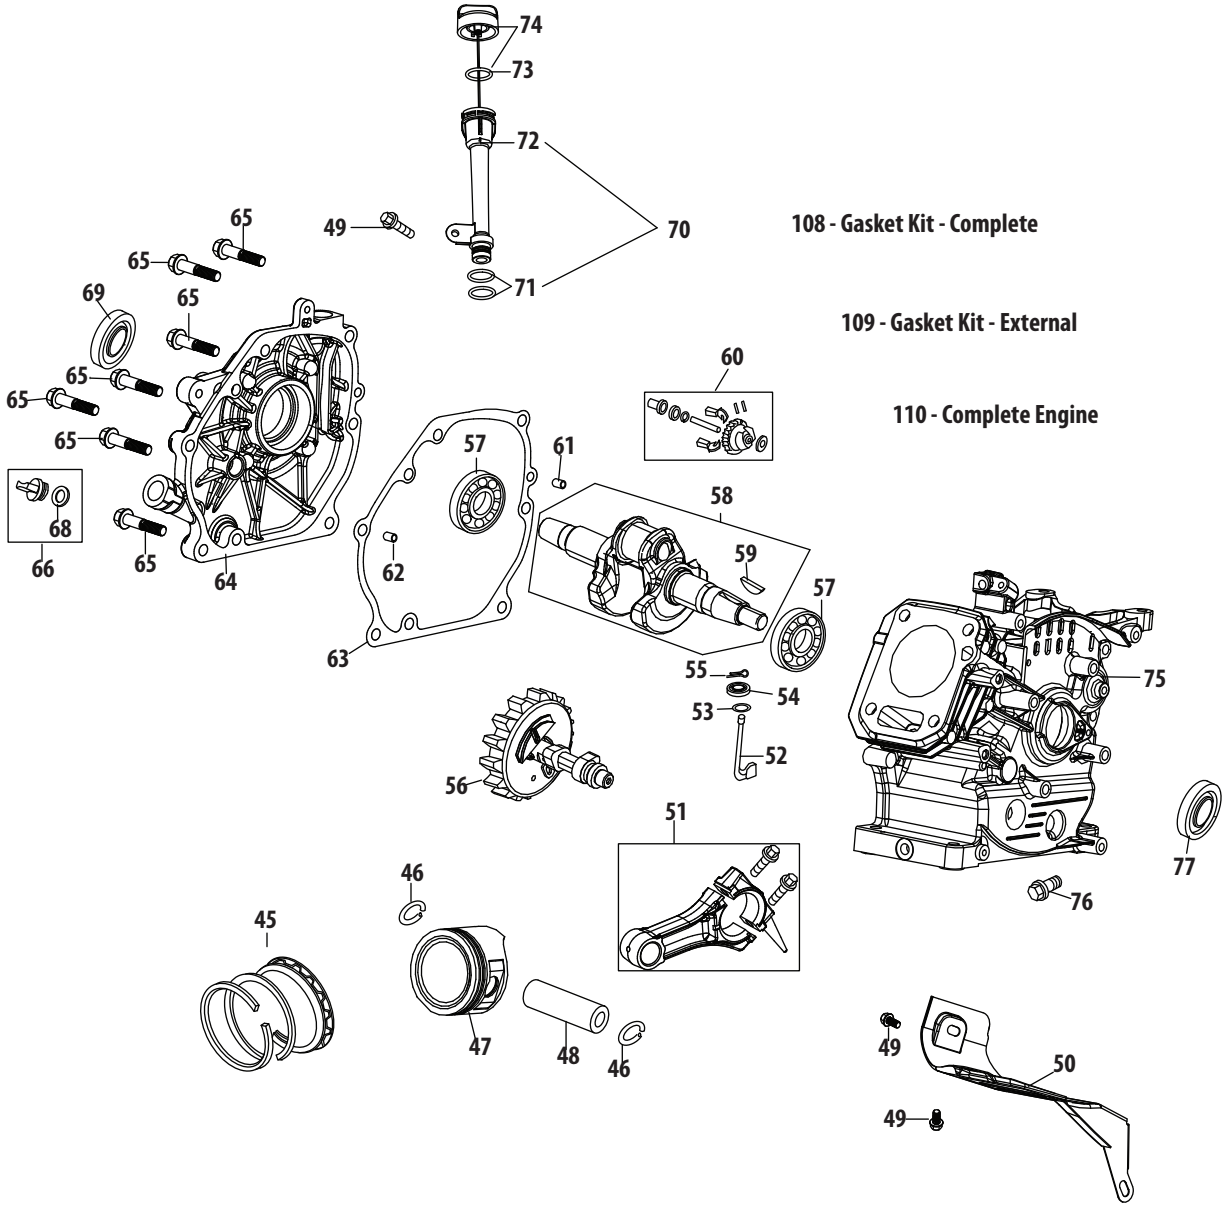

265-JU-12 Crankcase

265-JU-12 Crankcase

Ref.	Part Number	Description	Ref.	Part Number	Description
45	951-11688	Piston Ring Set	65	710-04932	Bolt M8×32
46	951-11632	Piston Pin Snap Ring	66	951-11283	Oil Filler Plug Assembly
47	951-11900	Piston	68	951-11577	O-Ring 15.8×2.5
48	951-11901	Piston Pin	69	951-11368	Oil Seal, 25×41.25×6
49	710-04915	Bolt M6×12	70	951-11913	Oil Fill Tube Assembly
50	951-11113	Air Shield	71	951-11381	Oil Fill Tube O-Ring
51	951-11573	Connecting Rod Assembly	72	951-10656	Oil Fill Tube
52	951-14053	Governor Arm Shaft	73	951-11904	Oil Fill Tube O-Ring
53	736-04461	Washer 5.2×1.9	74	951-12482	Dipstick Assembly
54	951-11902	Governor Seal	75	951-12650	Crankcase Kit
55	714-04078	Cotter Pin			(Incl. 54,57,69,75,77)
56	951-11575	Camshaft Assembly		951-12648	Short Block Assembly
57	951-11369	Radial Ball Bearing, 6205			(Incl.6,22,26-28,39,41,42, 45-48,51-69,75-77)
58	951-12102	Crankshaft Kit	76	951-12514	Oil Drain Plug
		(Incl. 57-59,69,77)	77	951-11370	Oil Seal 25×41.25×6
59	951-10307	Woodruff Key	108	951-12028	Gasket Kit - Complete
60	951-11576	Governor Gear/Shaft Assembly			(Incl. 6,22,26-28,34,39, 53,54,63,69,77)
61	715-04092	Dowel Pin 7×14	109	951-12026A	Gasket Kit - External
62	715-04096	Dowel Pin 9×14			(Incl. 6,22,26-28,34)
63	951-11371	Crankcase Cover Gasket	110	952Z265-JU-12	Complete Engine
64	951-12125	Crankcase Cover			
	951-11246	Crankcase Cover Kit			
		(Incl. 57,63-69)