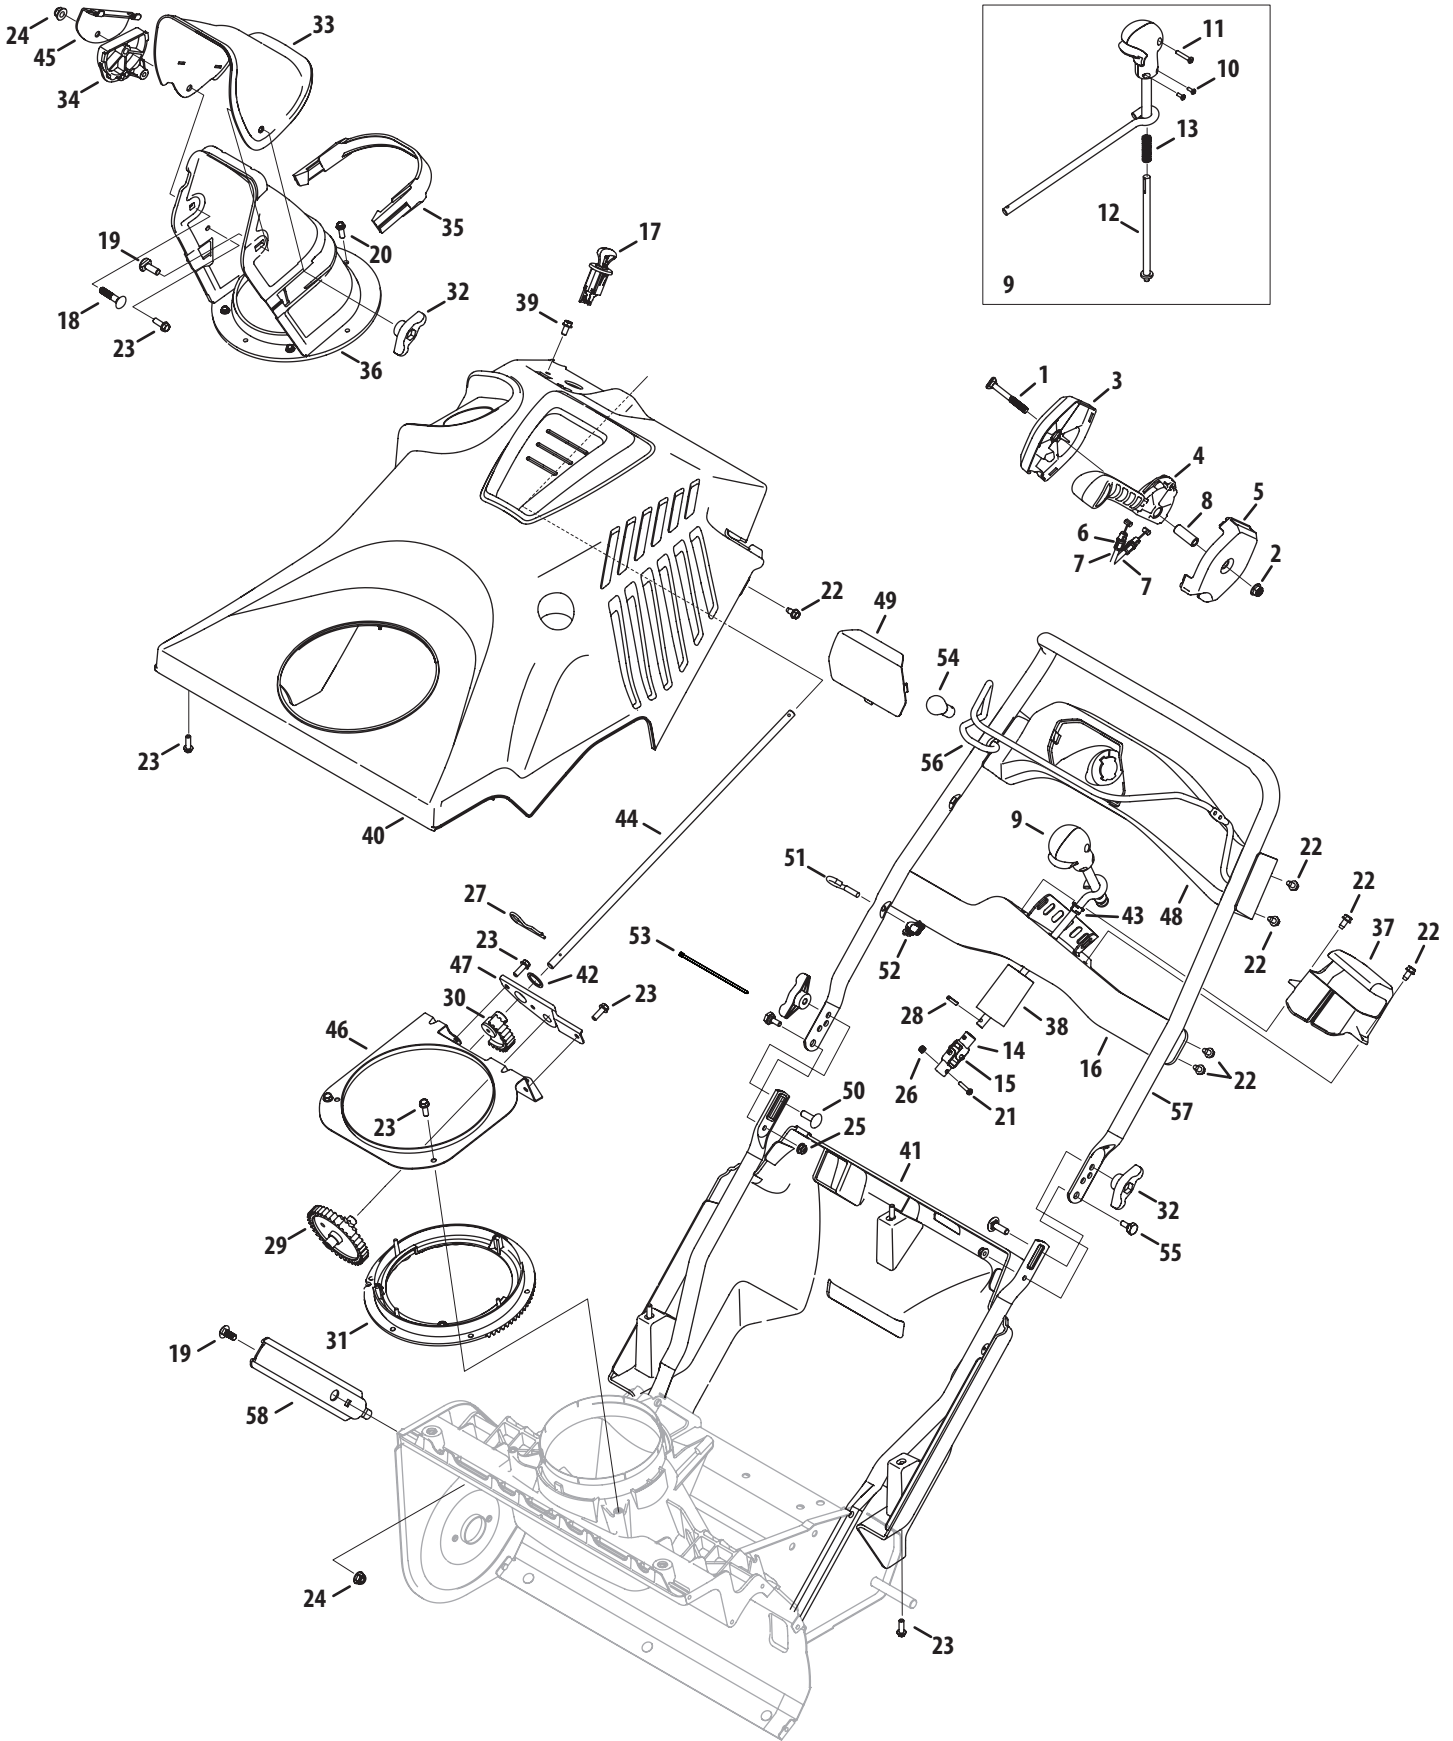

Shroud, Chute & Handle (Model 221 LHP)

Shroud, Chute & Handle (Model 221 LHP)

Ref.	Part Number	Description
1	710-05163	Carriage Bolt, 5/16-18 x 2.5
2	712-04063	Flange Lock Nut, 5/16-18
3	731-07651	Chute Control Panel
4	731-07654B	Cable Handle Guide
5	731-07656A	Chute Control Panel, Inner
6	731-07868	Cable Clip
7	946-04722	Cable
8	750-05414A	Spacer, .325 ID x .496 OD x 1.34
9	631-04526P	Chute Control Assembly
10	710-04352	Screw, #6 x .375
11	710-04353	Screw, #8 x 1.00
12	731-08018	Chute Rod
13	732-04789	Spring, .460 OD x 1.469
14	684-04350	Joint Block Assembly
15	715-0150	Roll Pin, 3/16 Dia. x 1.1 LG.
16	684-04383	Indicator Bracket Assembly
17	925-04031B	Ignition Switch Assembly
18	710-0262	Carriage Bolt, 5/16-18 x 1.00
19	710-0451	Carriage Bolt, 5/16-18 x .75
20	710-05108	Hex Washer Screw, 1/4 x .750
21	710-05179A	Screw, #8-32 x .875
22	710-1652	Hex Washer Screw, 1/4-20 x .625
23	710-0895	Screw, Hi-Lo:1/4-15, 0.75
24	712-04063	Flange Lock Nut, 5/16-18
25	712-04064	Flange Lock Nut, 1/4-20
26	712-04035	Hex Lock Nut, #8-32
27	714-04003	Cotter Pin
28	715-04095	Pin, .156 x .875
29	717-04941	Bevel Gear, 40T/11T
30	717-04940	Spur Gear, 35T

Ref.	Part Number	Description
31	917-04844B	Bevel Gear, 95T
32	720-04122	Wing Knob, 5/16-18
33	731-04427A	Upper Chute
34	731-06451	Cable Guide
35	731-07708	Chute Plug
36	931-07753A	Lower Chute
37	731-07957	Chute Cover
38	720-04174	Grip, 1.18 x 3.33
39	710-04187	Hex Washer Screw, 1/4-15 x .50
40	759-04314A	Top Cover
41	731-07725	Bottom Cover
42	736-04161	Flat Washer, .75 x 1.00 x .06
43	941-0475	Plastic Bushing, .380 ID
44	747-05299A	Chute Rod
45	784-5594	Cable Bracket
46	790-00471	Gear Retainer Bracket
47	790-00416	Gear Mounting Plate
48	931-04504	Handle Panel Assembly
49	731-07784	Handle Panel Lens
50	710-04998	Carriage Screw, 5/16-18 x 1.00
51	710-05348	Eye Bolt, 1/4-20
52	720-0279	Handle Knob, 1/4-20
53	725-0157	Cable Tie
54	925-1629	Lamp
55	738-04419A	Shoulder Screw, .375 x .148 x 1/4-20
56	747-05327C	Auger Bail
57	749-04693B	Upper Handle
58	790-00441†	Drift Cutter
—	925-04139*	Harness Assembly

* Not Shown
† if equipped