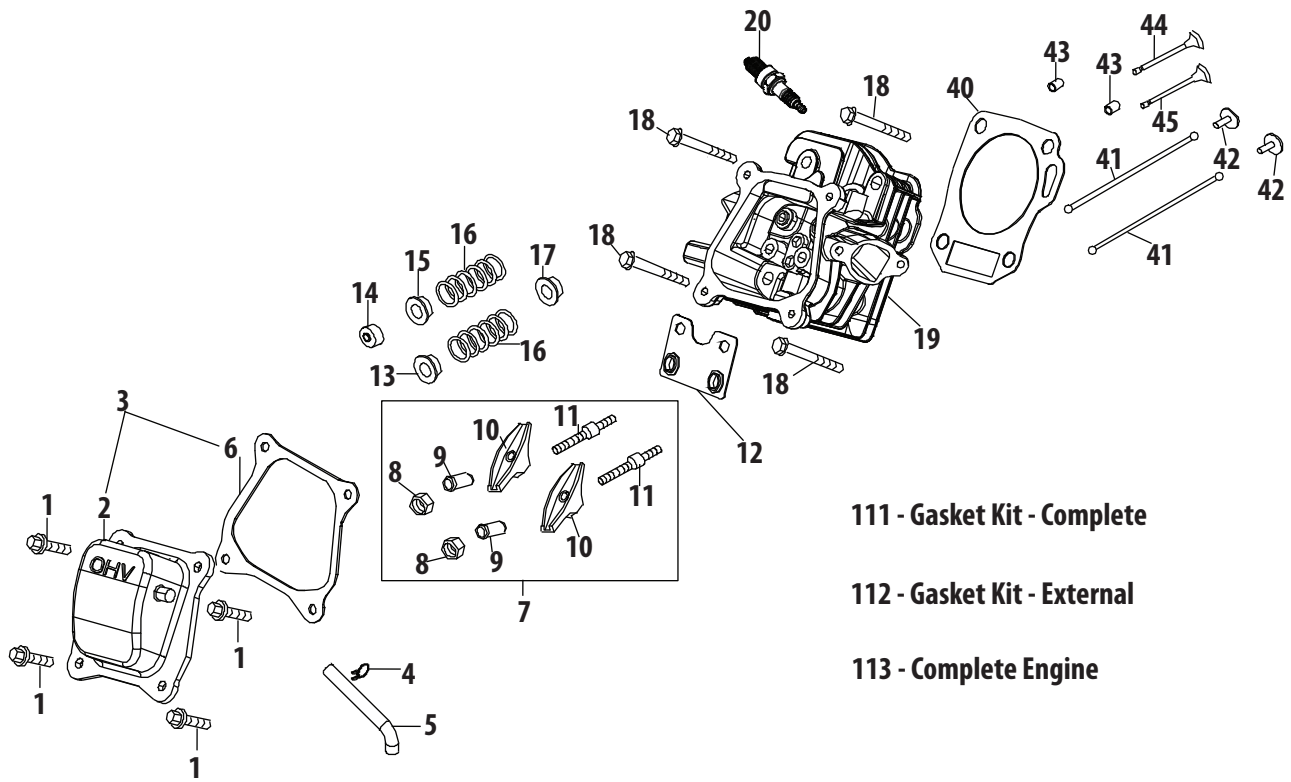

370-JUA Cylinder Head

111 - Gasket Kit - Complete

112 - Gasket Kit - External

113 - Complete Engine

370-JUA Cylinder Head

Ref.	Part Number	Description
1	710-04968	Bolt M6×16
2	951-12608	Valve Cover
3	951-12626	Valve Cover Kit
4	726-04101	Breather Hose Clamp
5	731-07059	Breather Hose
6	951-11565	Valve Cover Gasket
7	951-11892	Rocker Arm Assembly
8	751-11124	Nut, Pivot Locking
9	751-11123	Adjusting Nut ,Valve
10	951-11893	Rocker Arm
11	710-04902	Bolt, Pivot
12	951-11895	Push Rod Guide
13	951-12000	Valve Spring Retainer (Intake)
14	951-12002	Exhaust Lash Cap
15	951-12003	Valve Spring Retainer (Exhaust)
16	951-12004	Valve Spring
17	951-11894	Valve Seal (Intake)

Ref.	Part Number	Description
18	710-04933	Bolt M8×55
19	751-10722B	Cylinder Head Assembly (Incl.6-17,19,22,27-29,40,44 & 45)
20	951-10292	Spark Plug/F6Rtc
40	951-11572	Gasket, Cylinder Head
41	951-10648	Push Rod Kit
42	951-11899	Tappet
43	715-04108	Dowel Pin 10×16
44	951-10647A	Valve Kit
45	951-10647A	Valve Kit
111	751-12121A	Gasket Kit - Complete (Incl.6,22,27-29,35,40,54, 55,64,70 & 78)
112	751-12026A	Gasket Kit - External (Incl.6,22,27-29 & 35)
113	952Z370-JUA	Complete Engine