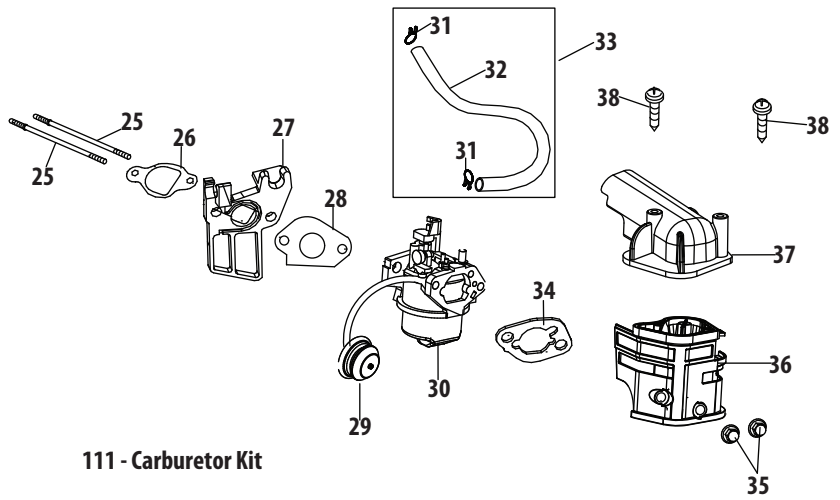

265-JU-12 Carburetor

111 - Carburetor Kit

265-JU-12 Carburetor

Ref.	Part Number	Description
25	710-05101	Stud M6×110
26	951-11567	Carburetor Insulator Gasket
27	951-11568	Carburetor Insulator
28	951-11569A	Carburetor Gasket
29	951-10639A	Primer Assembly
29	951-11824	Primer Bulb
30	951-12704B	Carburetor Assembly
31	951-11700	Fuel Hose Clamp
32	951-12613	Fuel Hose
33	951-12012	Fuel Line Kit
34	951-11571	Carburetor Gasket Plate
35	712-04213	Nut
36	951-10962	Air Cleaner Housing
37	951-10961	Air Cleaner Assembly
38	710-05275	Self-Tapping Bolt M4.2×45
111	951-14033	Carburetor Kit (Incl. k,q,r,s,t,u,v,w,y,aa)
a	710-05468	Choke Control Lever Screw
b	736-04598	Washer
c	951-12515	Choke Control Lever
d	n/a	Choke Shaft
e	n/a	Choke Plate
f	n/a	Throttle Shaft

Ref.	Part Number	Description
g	n/a	Throttle Plate
h	710-05469	Screw M3×6
i	736-04638	Lock Washer
j	n/a	Gasket, Throttle Plate
k	n/a	Idle Jet Assembly (0.34)
l	n/a	Idle Speed Adjusting Screw
m	n/a	Primer Pipe
n	951-12019	Primer Hose
o	951-11906	Hose Clamp
p	n/a	Carburetor Body
q	n/a	Float Pin
r	n/a	Emulsion Tube (P18-019)
s	951-12875	Needle Valve
t	n/a	Main Jet (#73H)
u	n/a	Needle Valve Spring
v	n/a	Float
w	951-11589	Fuel Bowl O-Ring
x	n/a	Fuel Bowl
y	951-11348	Fuel Bowl Mounting Bolt Gasket
z	710-04945	Fuel Bowl Mounting Bolt
aa	951-11349	Fuel Drain Bolt Gasket
ab	710-04938	Fuel Drain Bolt