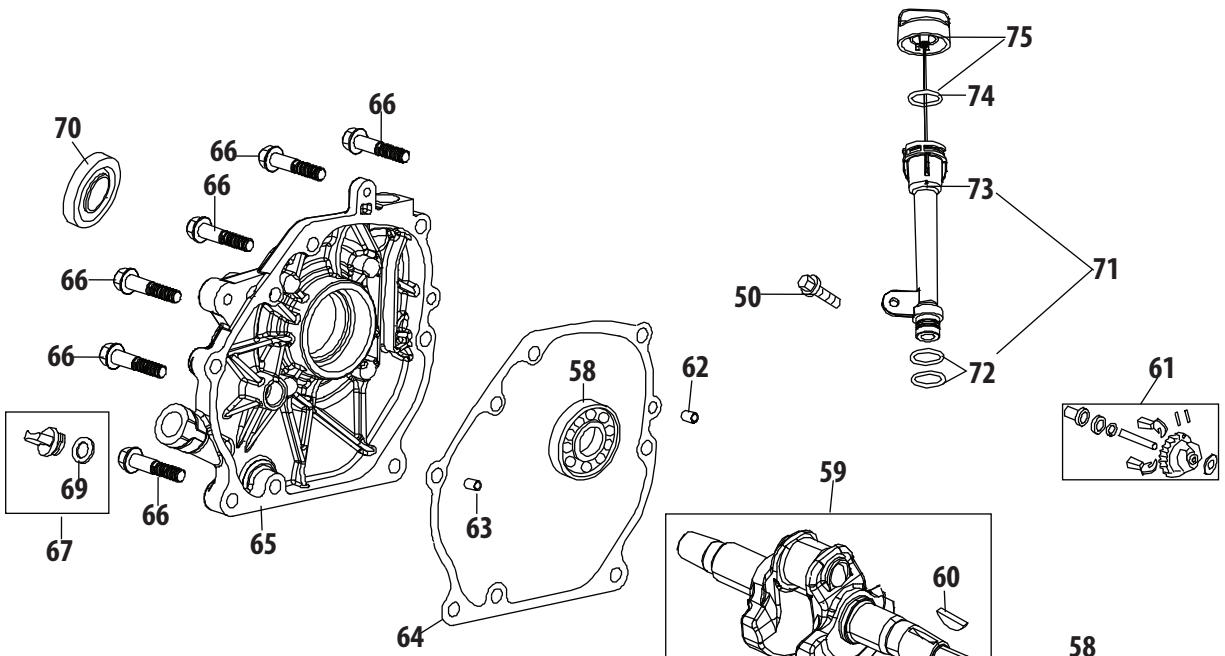

370-JUA Crankcase