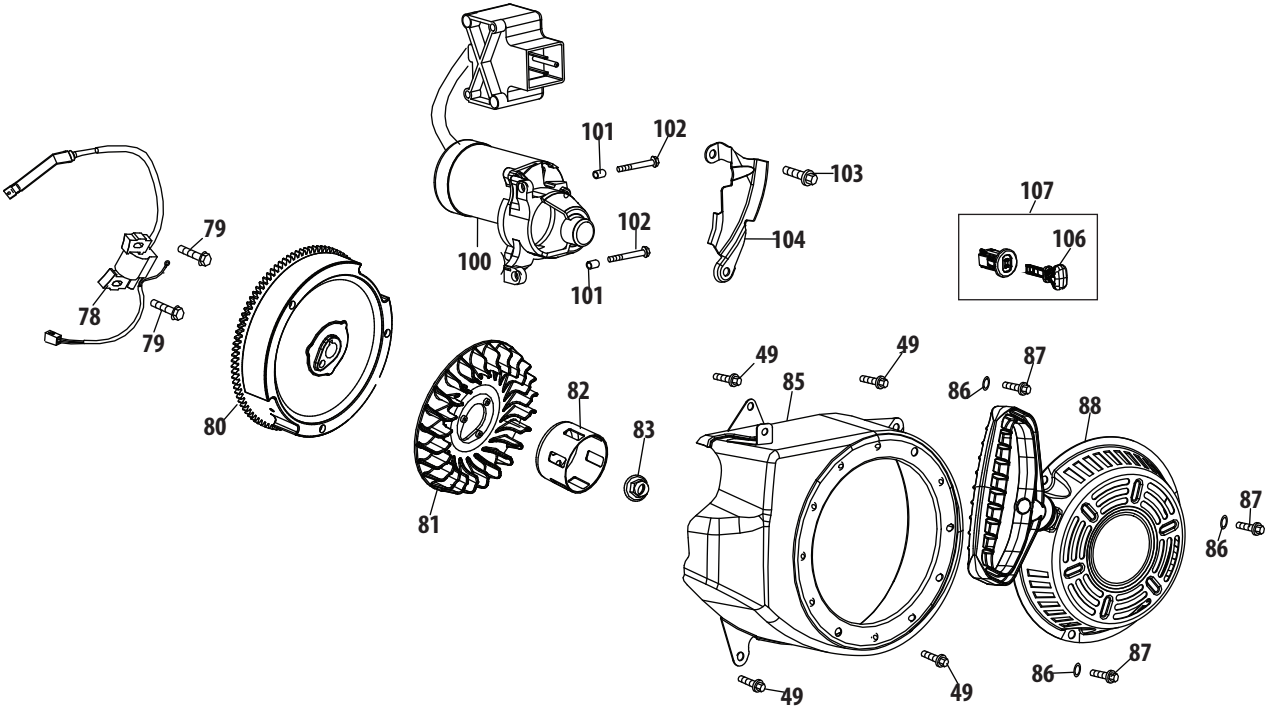

265-JU-12 Starter & Flywheel

Ref.	Part Number	Description
49	710-04915	Bolt M6x12
78	951-12013	Ignition Coil Assembly
79	710-04919	Bolt M6x25
80	951-12416	Flywheel
81	951-10934	Cooling Fan
82	951-10911	Starter Cup
83	712-04209	Nut, Special, M14x1.5
85	951-12644	Blower Housing
86	736-04455	Gasket 6

Ref.	Part Number	Description
87	710-04974	Bolt M6x10
88	951-14152	Recoil Starter
100	951-10645A	Electric Starter
101	715-04088	Dowel Pin 8x8
102	710-05182	Bolt M6x32
103	710-04915	Bolt M6x12
104	951-11109	Blower Housing Shield
106	731-05632	Key
107	951-10637	Key Switch