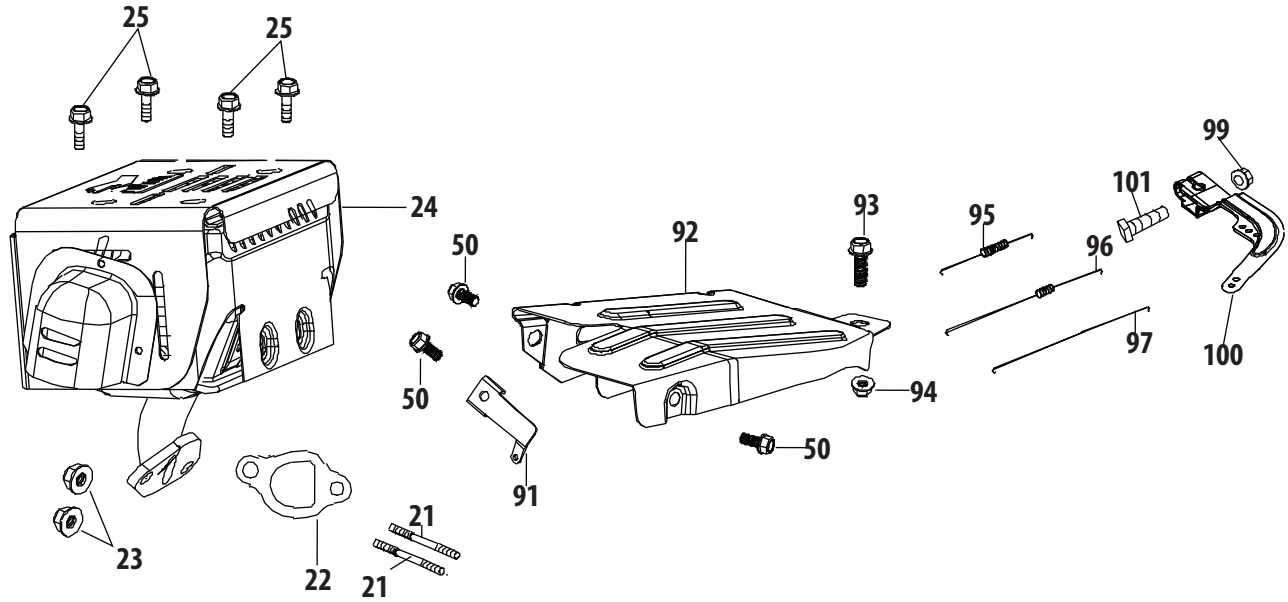

Engine Model 370-JUA Muffler

Ref.	Part Number	Description
21	710-04911	Stud M8×34
21	951-10657	Muffler Stud Assembly
22	951-11289	Exhaust Pipe Gasket
23	712-04214	Nut, M8
24	951-12010	Muffler Assembly
25	710-05002	Bolt M5×10
50	710-04915	Bolt M6×12
91	951-11104	Governor Spring Bracket
92	951-12016	Governor Shield

Ref.	Part Number	Description
93	710-04943	Bolt M6×28
94	712-05015	Nut M6
95	951-12100	Governor Spring
96	951-10664	Throttle Linkage Spring
97	951-10665	Throttle Linkage
99	712-04212	Nut M6
100	951-11106	Governor Arm
101	710-04908	Governor Arm Bolt