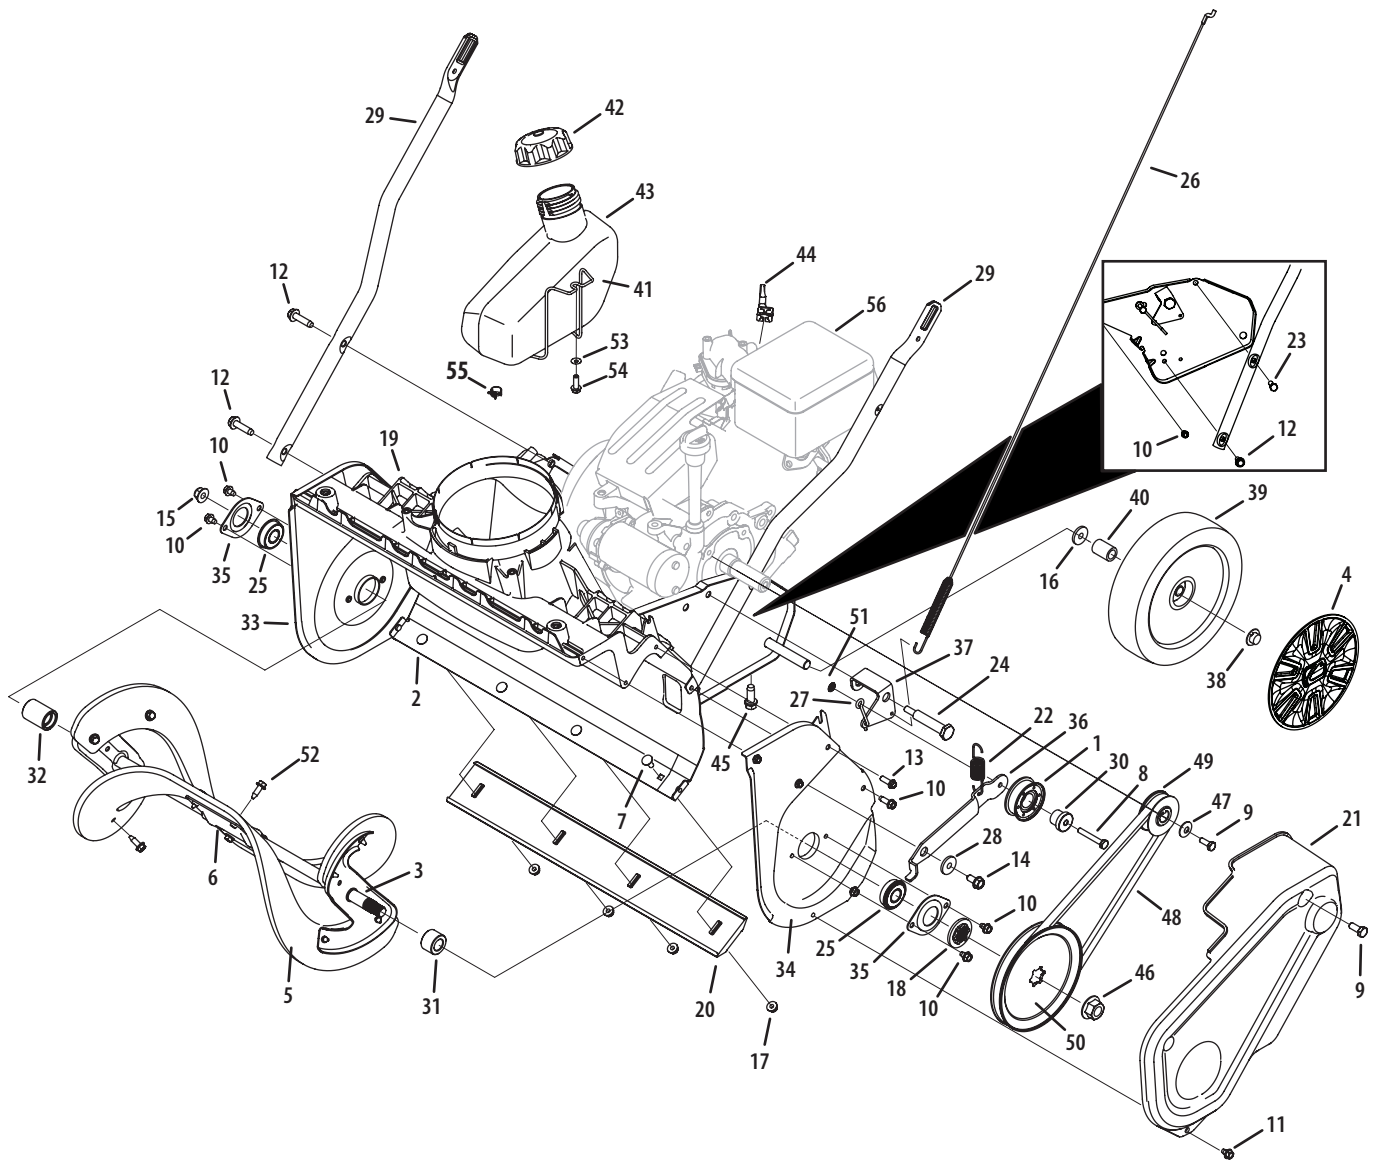

Drive System & Auger Assembly

Drive System & Auger Assembly

Ref.	Part Number	Description
1	684-04168	Idler Pulley Assembly
2	684-04398	Frame
3	984-04393	Auger Assembly Mount
4	731-08570	Hubcap
5	753-06469	Auger Replacement Kit (Inc. 2 Paddles and 12 Hex Washer Screws)
6	790-00427	Center Auger Bracket
7	710-0134	Carriage Screw, 1/4-20 x .62
8	710-0778	Hex Screw, 1/4-20 x 1.50
9	710-1245B	Hex Lock Screw, 5/16-24 x .875
10	710-0642	Hex Washer Screw, 1/4-20 x .750
11	710-0599	Hex Washer Screw, 1/4-20 x .500
12	710-0817	Hex Washer Screw, 5/16-18 x 1.250
13	710-0895	Hex Washer Screw, 1/4-15 x .750
14	710-04484	Hex Washer Screw, 5/16-18 x .75
15	712-04065	Flange Lock Nut, 3/8-16
16	936-0192	Flat Washer, .535 x .930 x .090
17	712-04064	Flange Lock Nut, 1/4-20
18	718-04836	Pulley Hub
19	931-07626B	Chute Adapter
20	731-08171	Shave Plate
21	731-07737A	Belt Cover
22	732-04748	Extension Spring, .70 x 3.035
23	710-05183	Hex Screw, 5/16-24 x 1.25
24	738-04456	Shoulder Bolt, 5/16-24 x .496 x 2.18
25	741-04517	Ball Bearing, .500 x 40mm x 12mm
26	946-04701	Clutch Cable
27	747-05360A	Drive Cable Wire Support
28	748-0234	Shoulder Spacer

Ref.	Part Number	Description
29	749-04810	Lower Handle
30	750-04571	Shoulder Spacer, .260 x .785 x .538
31	750-04758	LH Auger Spacer
32	750-05393	RH Auger Spacer
33	790-00444	RH Auger Plate
34	790-00445	LH Auger Plate
35	790-00457	Bearing Cup
36	790-00461	Idler Bracket
37	790-00426	Cable Idler Bracket
38	726-0299	Push Cap, 1/2
39	634-04665	Wheel, 8"
40	750-04432	Sleeve Spacer, .525 x .775 x .835
41	747-05513	Gas Tank Wire Support
42	751-10487A	Fuel Cap
43	751-14001	Fuel Tank
44	731-07664	Choke Extension Lever
45	710-0654A	Hex Washer Screw, 3/8-16 x 1.000
46	912-0702	Flange Nut, 7/16-20
47	736-0343	Thrust Washer, .330 x 1.25 x .120
48	954-04050A	Belt, .500 x 35.06
49	956-0416B	Pulley Half, .625 x 2.25
50	756-04443	Pulley, 1/2 x 6.00
51	726-0233	Push Nut
52	710-05058	Hex Washer Screw, 1/4-20 x .750
53	736-3092	Washer, .265 x 1.00 x .030
54	710-04065	Screw, 1/4-10 x .625
55	726-0205	Hose Clamp
56	952Z265-JU†	Replacement Engine
	952Z370-JUA††	Replacement Engine

† Model 221 HP

†† Model 221 LHP