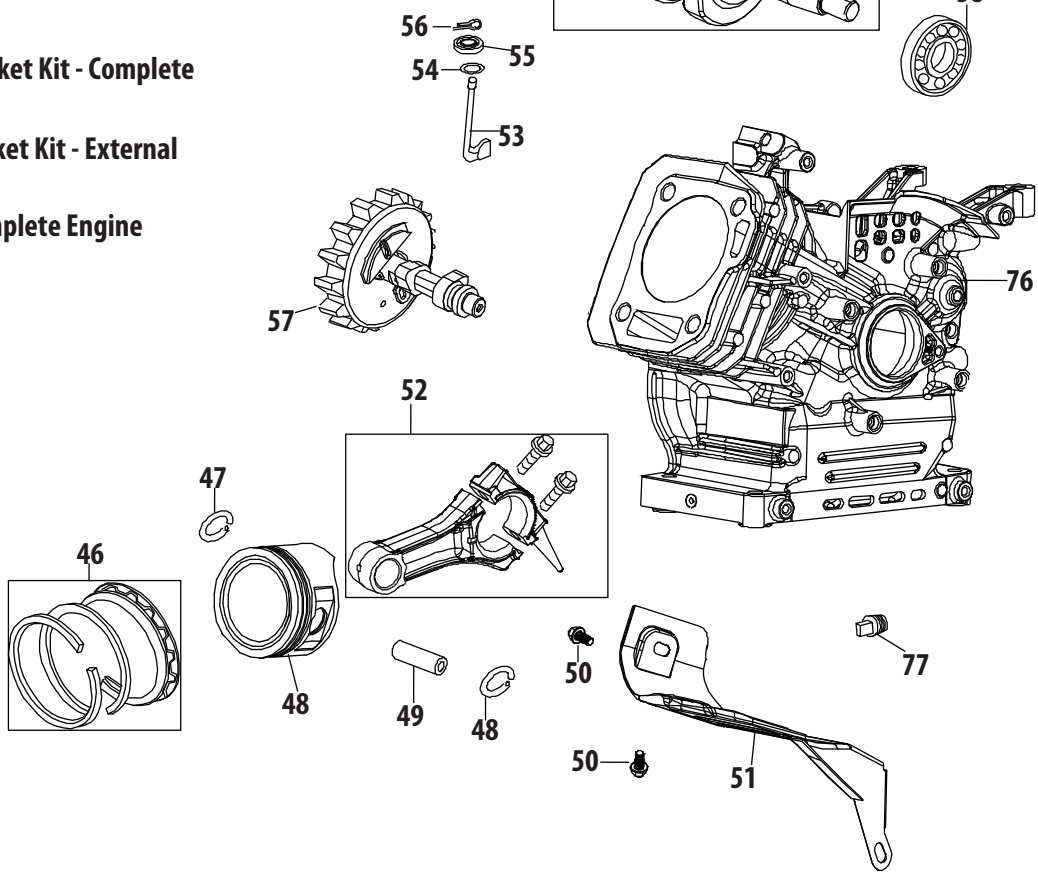

111 - Gasket Kit - Complete

112 - Gasket Kit - External

113 - Complete Engine