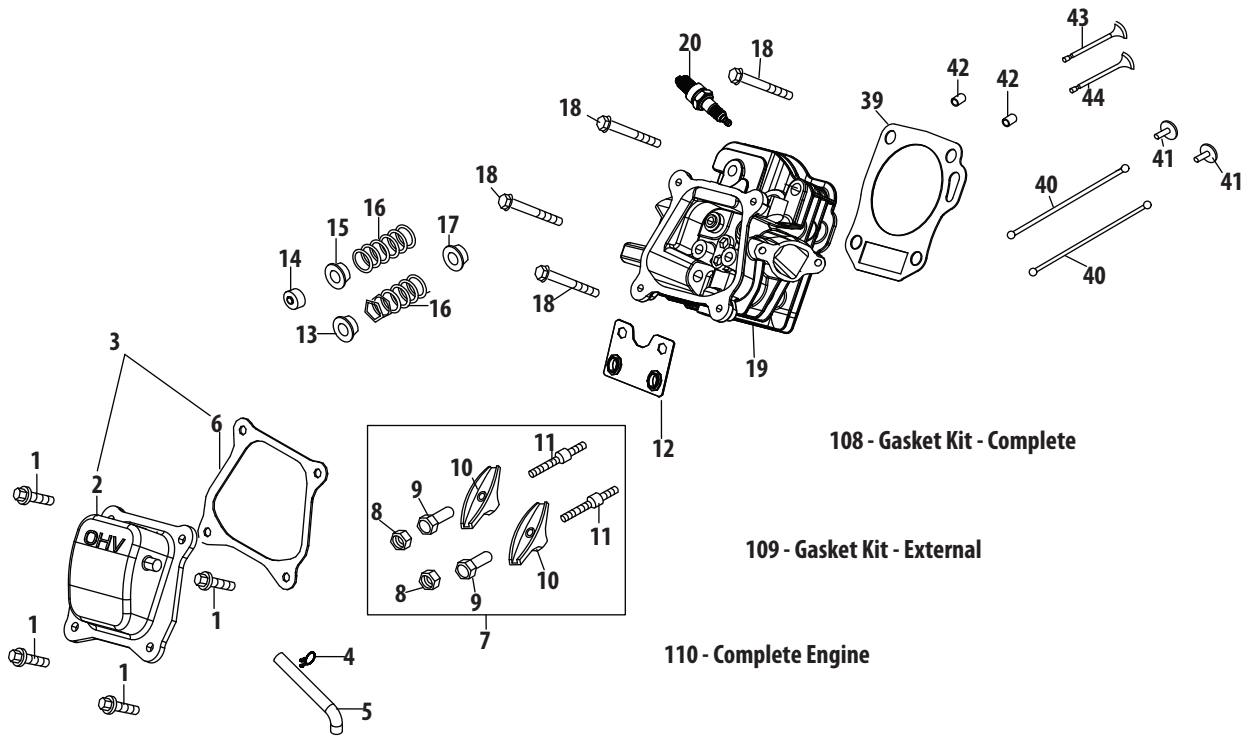

265-JU-12 Cylinder Head

Ref.	Part Number	Description
1	710-04968	Bolt M6x16
2	951-11054A	Valve Cover
3	951-12626	Valve Cover Kit
4	726-04101	Breather Hose Clamp
5	731-07059	Breather Hose
6	951-11565	Valve Cover Gasket
7	951-11892	Rocker Arm Assembly
8	751-11124	Nut, Pivot Locking
9	751-11123	Adjusting Nut ,Valve
10	951-11893	Rocker Arm
11	710-04902	Bolt, Pivot
12	951-11895	Push Rod Guide
13	951-12000	Valve Spring Retainer (Intake)
14	951-12002	Exhaust Lash Cap
15	951-12003	Valve Spring Retainer (Exhaust)
16	951-12004	Valve Spring
17	951-11894	Valve Seal (Intake)
18	710-04933	Bolt M8x55
19	951-14195	Cylinder Head Assembly (Incl. 6-17,19,22,26,28,39,43,44)
20	951-10292	Spark Plug
39	951-11898	Gasket, Cylinder Head
40	951-10648	Push Rod Kit
41	951-11899	Tappet
42	715-04108	Dowel Pin 10x16
43	951-10647A	Valve Kit
44	951-10647A	Valve Kit
108	951-12028	Gasket Kit - Complete (Incl. 6,22,26-28,34,39, 53,54,63,69,77)
109	951-12026A	Gasket Kit - External (Incl. 6,22,26-28,34)
110	952Z265-JU-12	Complete Engine