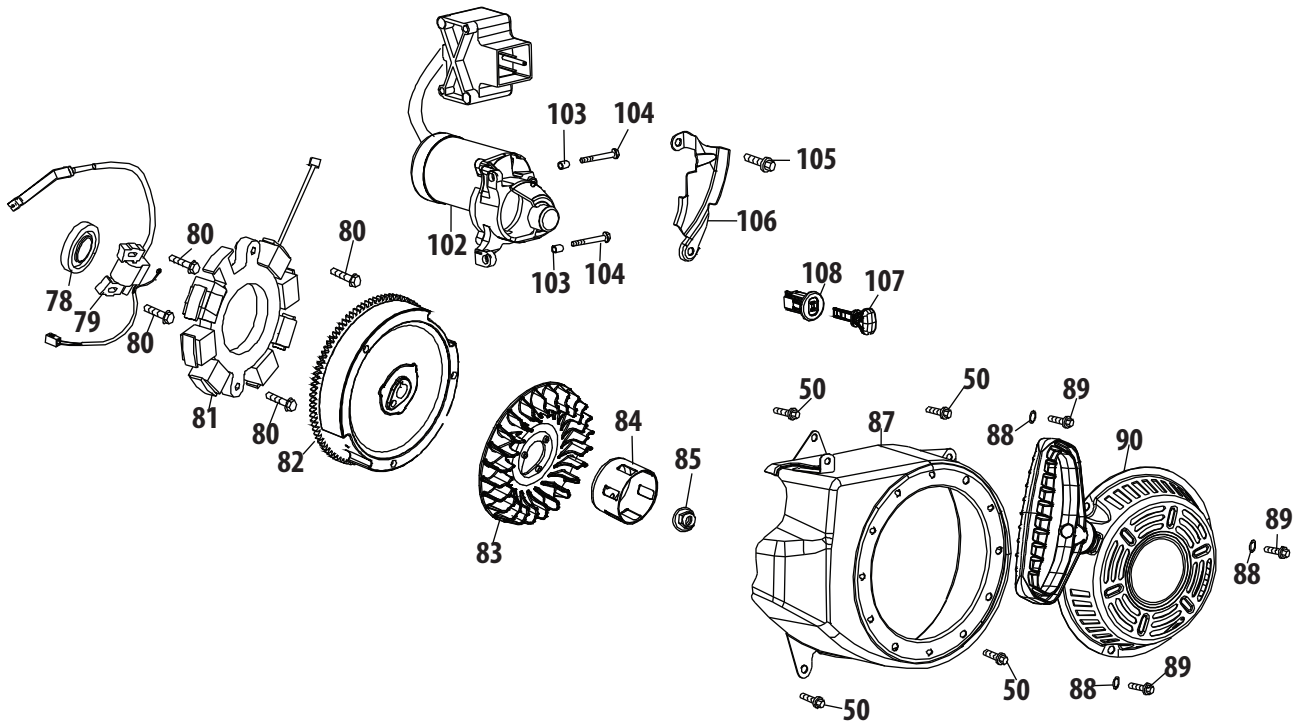

370-JUA Starter & Blower Housing

Ref.	Part Number	Description
50	710-04915	Bolt M6×12
78	951-11370	Oil Seal 25×41.25×6
79	951-12013	Ignition Coil Assembly
80	710-04919	Bolt M6×25
81	751-12050A	Alternator Assembly
82	951-12051	Flywheel
83	951-10934	Cooling Fan
84	951-10911	Starter Cup
85	712-04209	Nut, Special, M14×1.5
87	951-12644	Blower Housing

Ref.	Part Number	Description
88	951-12644	Gasket Ø6
89	710-04974	Bolt M6×10
90	751-14152	Recoil Starter
102	951-10645A	Electric Starter
103	715-04088	Dowel Pin 8×8
104	710-05182	Bolt M6×32
105	710-04915	Bolt M6×12
106	951-11109	Blower Housing Shield
107	731-05632	Key
108	951-10637	Key Switch Base