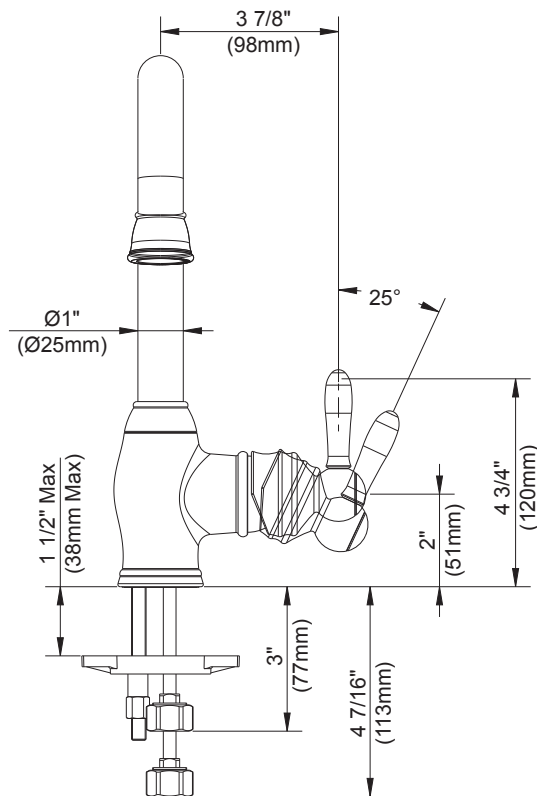

Glacier Bay Newbury Single-Handle Bar Faucet

MODEL	OMSID#	FINISH
FS1A0046BNV	302357340	Stainless
FS1A0046RBP	302357326	Oil Rub Bronze

FEATURES

- Drip Free Ceramic Cartridge
- Metal Lever Handle
- Lead Free Brass Body
- Max Flow Rate: 1.75 gpm (6.6 L/min) at 60 psi

INSTALLATION DIMENSIONS