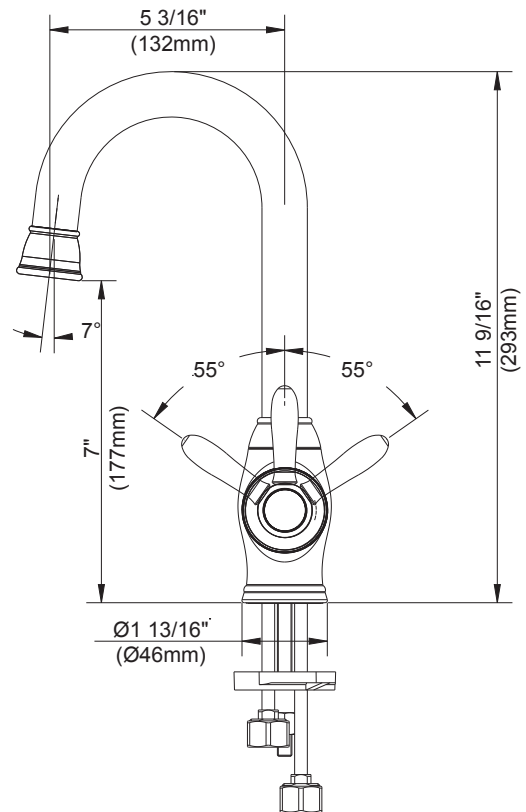

Glacier Bay Newbury Single-Handle Bar Faucet

MODEL	OMSID#	FINISH
FS1A0046BNV	302357340	Stainless
FS1A0046RBP	302357326	Oil Rub Bronze

FEATURES

- Drip Free Ceramic Cartridge
- Metal Lever Handle
- Lead Free Brass Body
- Max Flow Rate: 1.75 gpm (6.6 L/min) at 60 psi

INSTALLATION DIMENSIONS