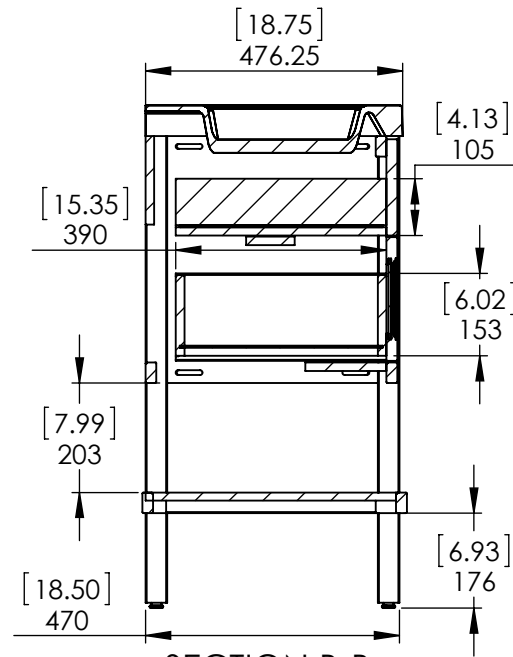

Top View

Isometric View

Front View

SECTION B-B  
SCALE 1 : 14

Wood Crafters

ITEM: **ALII36P2-TG**  
**ALII36P2-BU**  
**ALII36P2-CH**

REV **A**

Name: **Ashland 36 in Taupe**  
**Gray / Blue / Chocolate**

DRW:	JCNV	06/28/18
REV:	ING	06/28/18
APP:	R&D	06/28/18

MATERIAL: **German Beech 4/4**  
**Laminated Particle Board**

SCALE: 1:15 MODEL: **Vanity Ashland 36 / Top Oslo**

Wood Crafters

ITEM: **ALII36P2-TG**  
**ALII36P2-BU**  
**ALII36P2-CH**

REV **A**

Name: **Ashland 36 in Taupe**  
**Gray / Blue /**  
**Chocolate**

DRW:	JCNV	06/28/18
REV:	ING	06/28/18
APP:	R&D	06/28/18
SCALE:	1:15	

MATERIAL: **German Beech 4/4**  
**Laminated Particle Board**

MODEL: **Vanity Ashland 36**