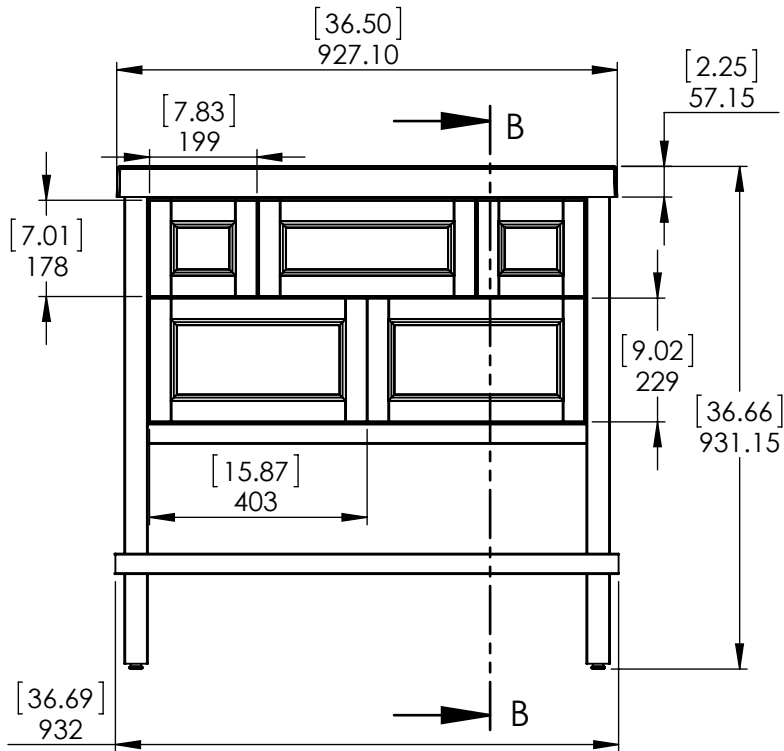

Top View

Isometric View

Front View

SECTION B-B  
SCALE 1 : 14

Wood Crafters

ITEM: **ALII36P2-TG**  
**ALII36P2-BU**  
**ALII36P2-CH**

REV **A**

Name: **Ashland 36 in Taupe**  
**Gray / Blue / Chocolate**

DRW:	JCNV	06/28/18
REV:	ING	06/28/18
APP:	R&D	06/28/18

MATERIAL: **German Beech 4/4**  
**Laminated Particle Board**

SCALE: 1:15 MODEL: **Vanity Ashland 36 / Top Oslo**

Wood Crafters

ITEM: **ALII36P2-TG**  
**ALII36P2-BU**  
**ALII36P2-CH**

REV **A**

Name: **Ashland 36 in Taupe**  
**Gray / Blue /**  
**Chocolate**

DRW:	JCNV	06/28/18
REV:	ING	06/28/18
APP:	R&D	06/28/18
SCALE:	1:15	

MATERIAL: **German Beech 4/4**  
**Laminated Particle Board**

MODEL: **Vanity Ashland 36**