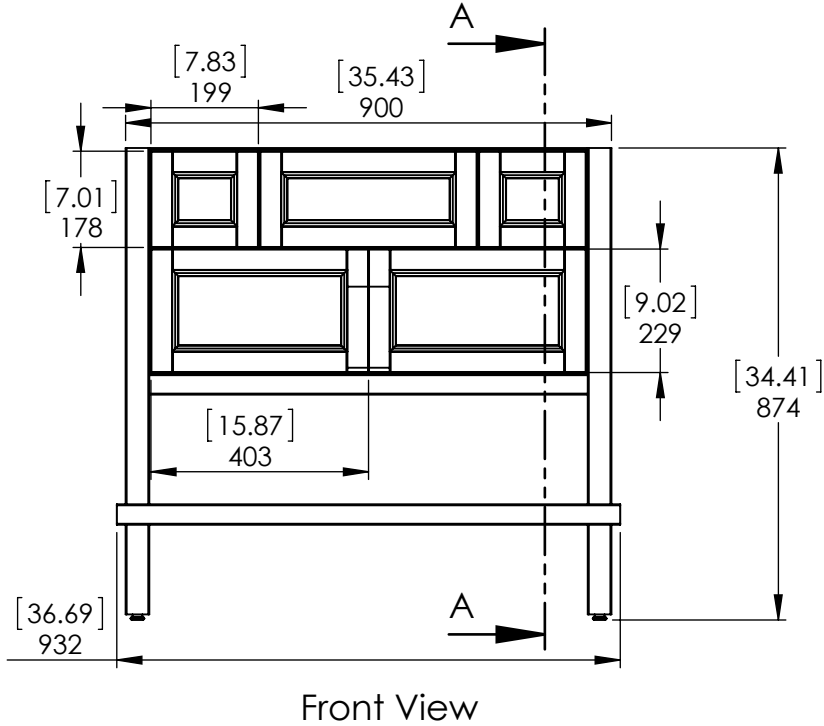

Top View

Isometric View

Front View

SECTION B-B  
SCALE 1 : 14

Wood Crafters

ITEM: **ALII36P2-TG**  
**ALII36P2-BU**  
**ALII36P2-CH**

REV **A**

Name: **Ashland 36 in Taupe**  
**Gray / Blue / Chocolate**

DRW:	JCNV	06/28/18
REV:	ING	06/28/18
APP:	R&D	06/28/18

MATERIAL: **German Beech 4/4**  
**Laminated Particle Board**

SCALE: 1:15 MODEL: **Vanity Ashland 36 / Top Oslo**

Wood Crafters

ITEM: **ALII36P2-TG**  
**ALII36P2-BU**  
**ALII36P2-CH**

MODEL: **Vanity Ashland 36**