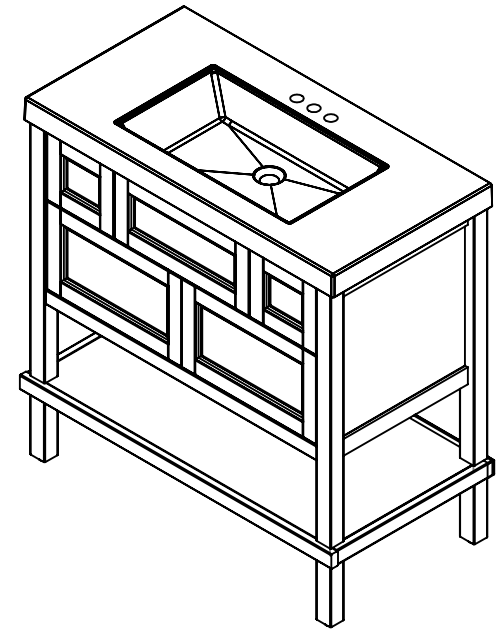

Top View

Isometric View

Front View

SECTION B-B  
SCALE 1 : 14

Wood Crafters

ITEM: **ALII36P2-TG**  
**ALII36P2-BU**  
**ALII36P2-CH**

REV **A**

Name: **Ashland 36 in Taupe**  
**Gray / Blue / Chocolate**

DRW:	JCNV	06/28/18
REV:	ING	06/28/18
APP:	R&D	06/28/18

MATERIAL: **German Beech 4/4**  
**Laminated Particle Board**

SCALE: 1:15 MODEL: **Vanity Ashland 36 / Top Oslo**

Wood Crafters

ITEM: **ALII36P2-TG**  
**ALII36P2-BU**  
**ALII36P2-CH**

MODEL: **Vanity Ashland 36**