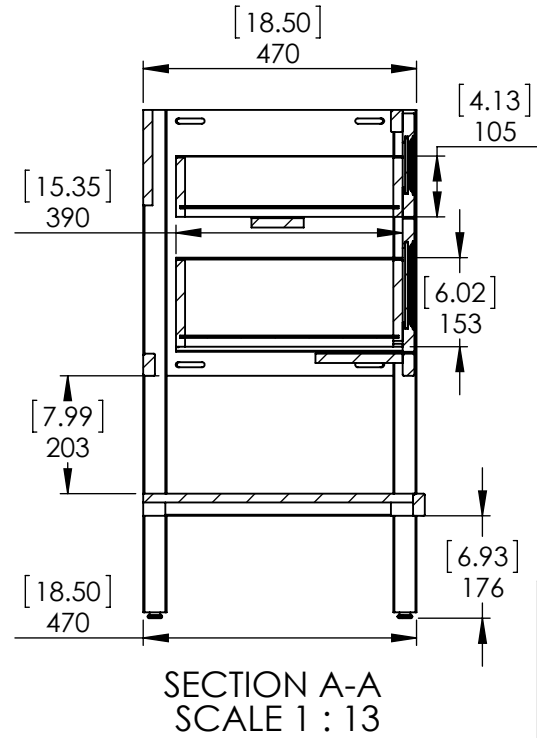

Top View

Isometric View

Front View

SECTION B-B  
SCALE 1 : 14

Wood Crafters

ITEM: **ALII36P2-TG**  
**ALII36P2-BU**  
**ALII36P2-CH**

REV **A**

Name: **Ashland 36 in Taupe**  
**Gray / Blue / Chocolate**

DRW:	JCNV	06/28/18
REV:	ING	06/28/18
APP:	R&D	06/28/18

MATERIAL: **German Beech 4/4**  
**Laminated Particle Board**

SCALE: 1:15 MODEL: **Vanity Ashland 36 / Top Oslo**

Wood Crafters

ITEM: **ALII36P2-TG**  
**ALII36P2-BU**  
**ALII36P2-CH**

REV **A**

Name: **Ashland 36 in Taupe**  
**Gray / Blue /**  
**Chocolate**

DRW:	JCNV	06/28/18
REV:	ING	06/28/18
APP:	R&D	06/28/18
SCALE:	1:15	

MATERIAL: **German Beech 4/4**  
**Laminated Particle Board**

MODEL: **Vanity Ashland 36**