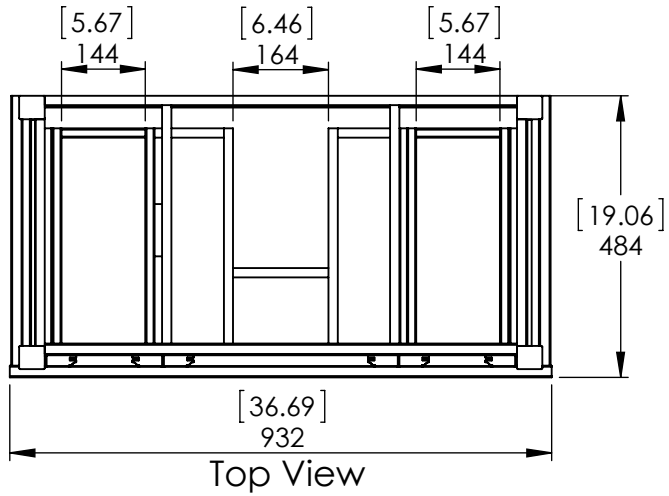

Top View

Isometric View

Front View

SECTION B-B  
SCALE 1 : 14

Wood Crafters

ITEM: **ALII36P2-TG**  
**ALII36P2-BU**  
**ALII36P2-CH**

REV **A**

Name: **Ashland 36 in Taupe**  
**Gray / Blue / Chocolate**

DRW:	JCNV	06/28/18
REV:	ING	06/28/18
APP:	R&D	06/28/18

MATERIAL: **German Beech 4/4**  
**Laminated Particle Board**

SCALE: 1:15 MODEL: **Vanity Ashland 36 / Top Oslo**

Wood Crafters

ITEM: **ALII36P2-TG**  
**ALII36P2-BU**  
**ALII36P2-CH**

MODEL: **Vanity Ashland 36**