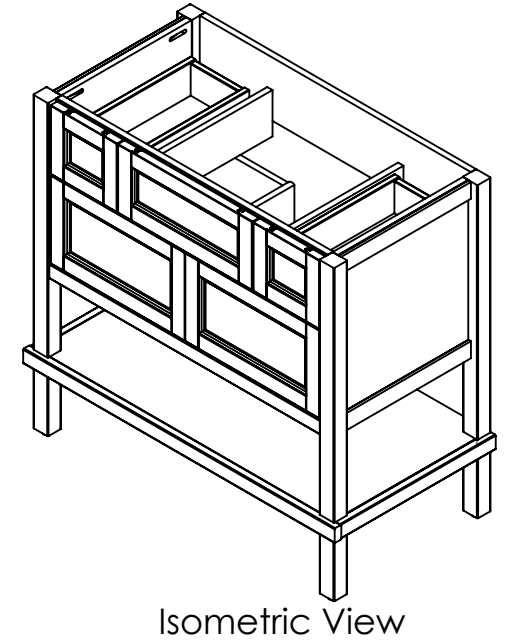

Top View

Isometric View

Front View

SECTION B-B  
SCALE 1 : 14

Wood Crafters

ITEM: **ALII36P2-TG**  
**ALII36P2-BU**  
**ALII36P2-CH**

REV **A**

Name: **Ashland 36 in Taupe**  
**Gray / Blue / Chocolate**

DRW:	JCNV	06/28/18
REV:	ING	06/28/18
APP:	R&D	06/28/18

MATERIAL: **German Beech 4/4**  
**Laminated Particle Board**

SCALE: 1:15 MODEL: **Vanity Ashland 36 / Top Oslo**

Wood Crafters

ITEM: **ALII36P2-TG**  
**ALII36P2-BU**  
**ALII36P2-CH**

MODEL: **Vanity Ashland 36**